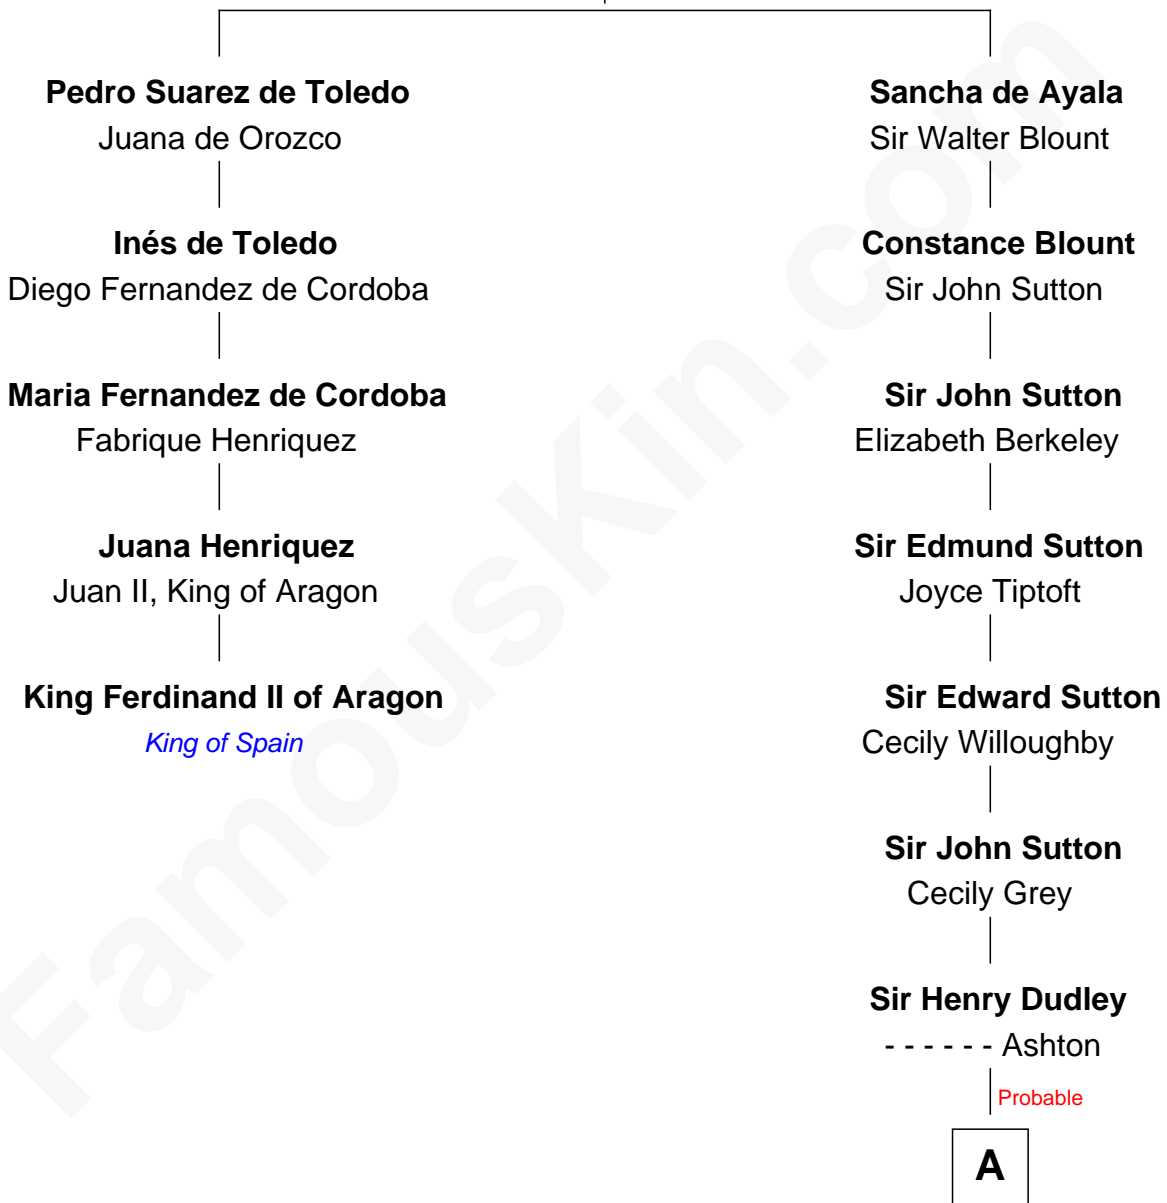

**FamousKin.com**  
**Relationship Chart of**  
**King Ferdinand II of Aragon**  
*1st King of a united Spain*

4th cousin 12 times removed of

**John Brown**  
*American Abolitionist*

**Diego Gomez de Toledo**  
 Inez Alfonsa de Ayala