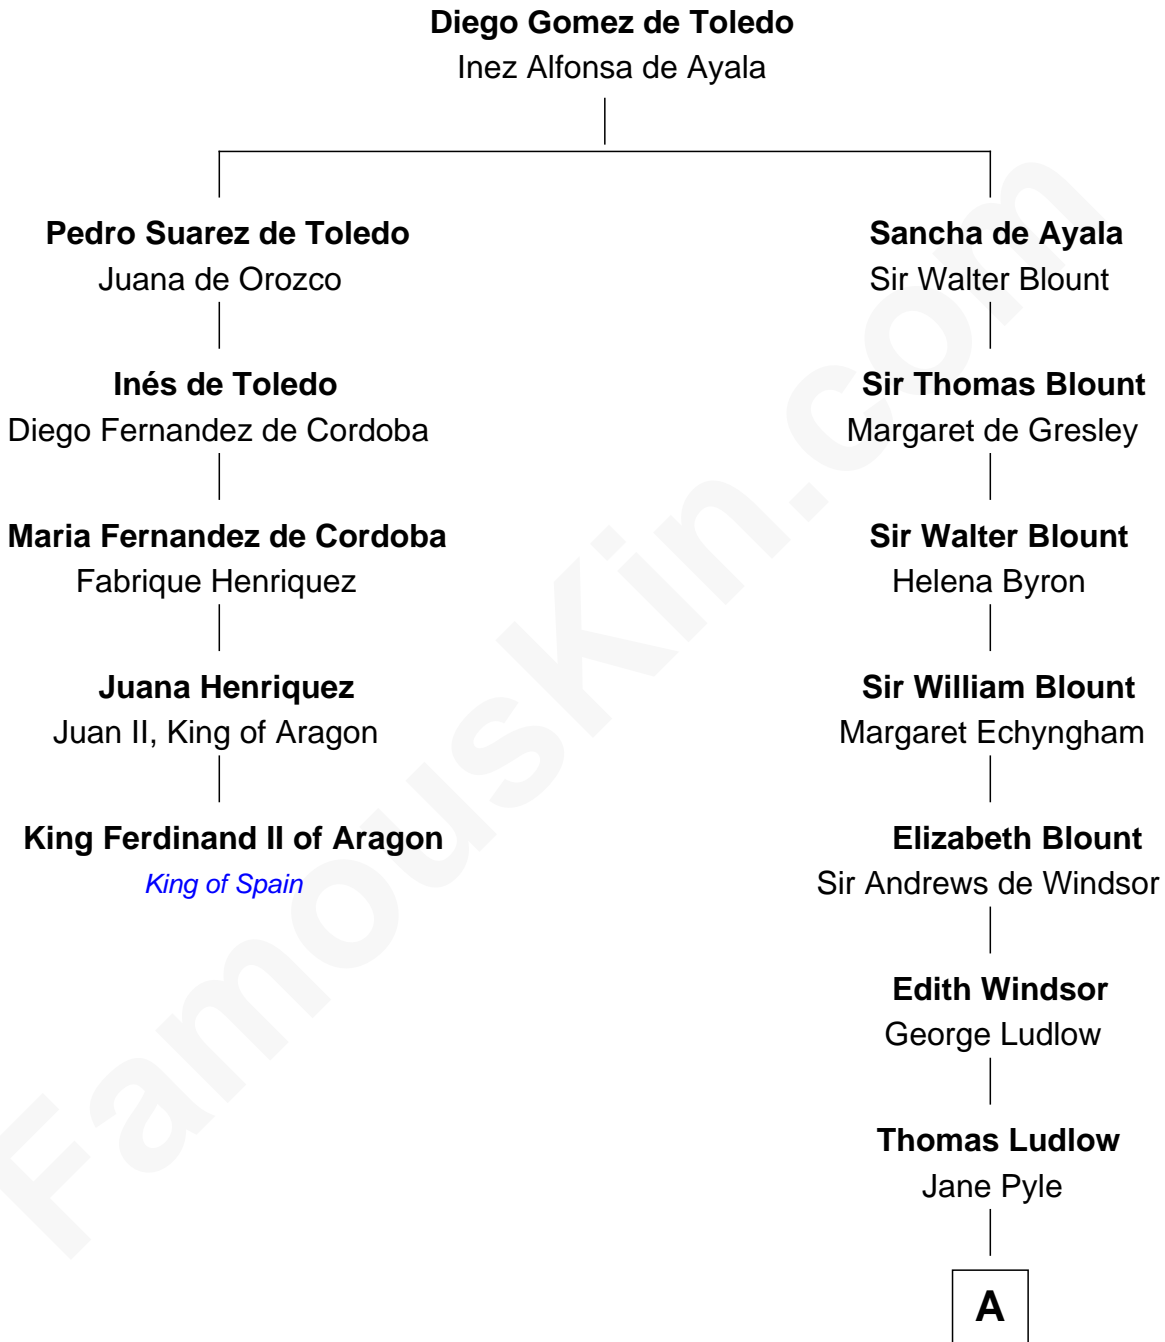

FamousKin.com

Relationship Chart of King Ferdinand II of Aragon

1st King of a united Spain

4th cousin 9 times removed of

General Robert E. Lee

Confederate Army - U.S. Civil War

A

Gabriel Ludlow