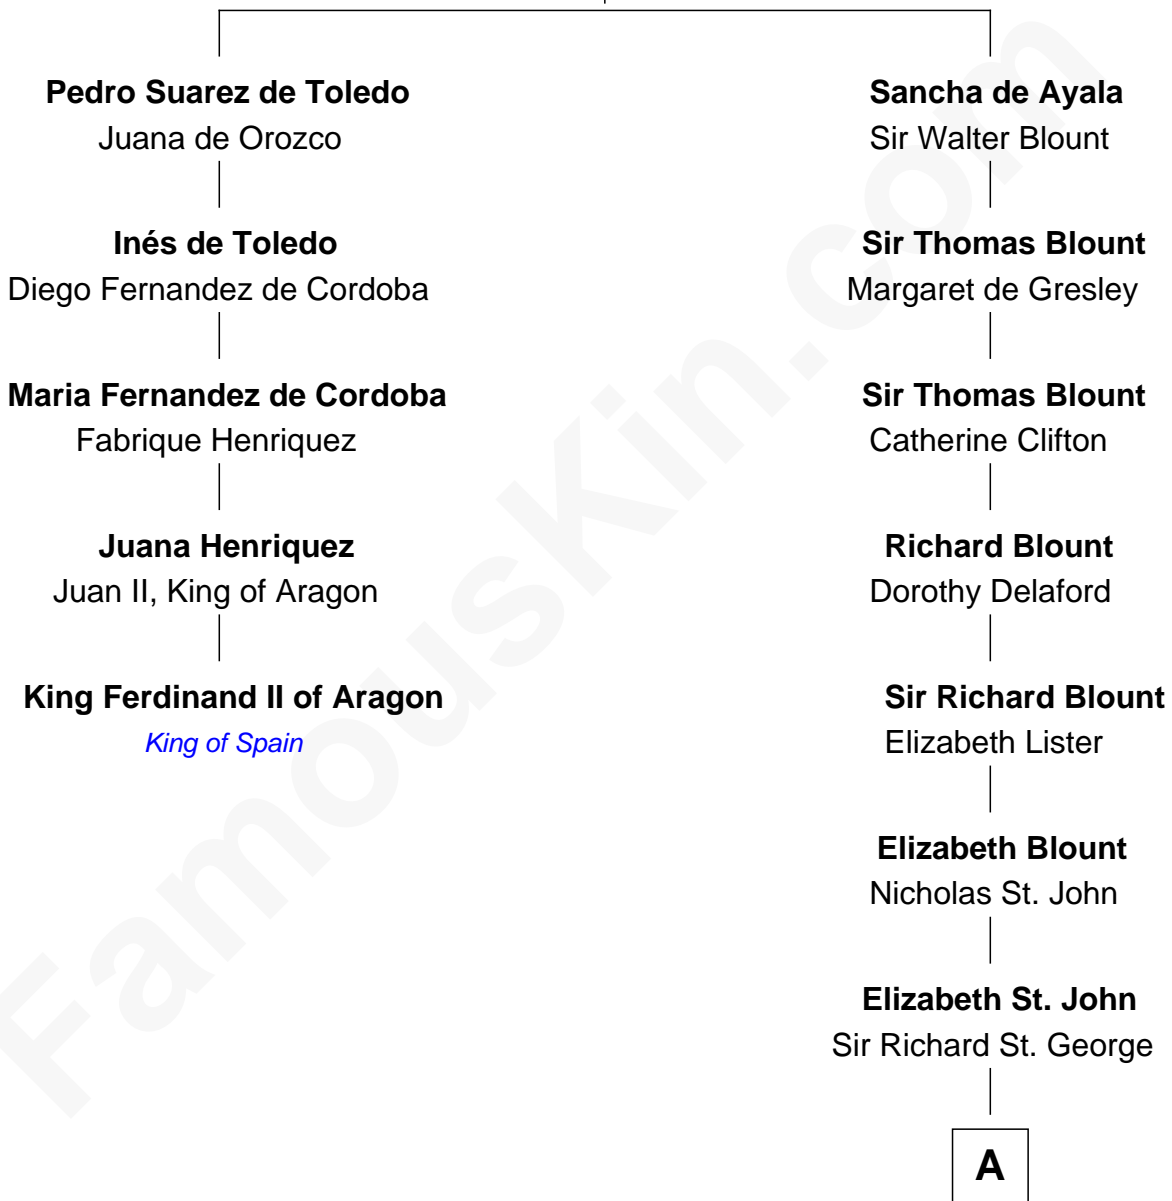

FamousKin.com

Relationship Chart of King Ferdinand II of Aragon

1st King of a united Spain

4th cousin 11 times removed of

Olivia De Havilland

Movie Actress

Diego Gomez de Toledo

Inez Alfonsa de Ayala

A

Sir George St. George

Catherine Gifford

Mary St. George

Richard Coote

Laetitia Coote

Robert Molesworth

William Molesworth