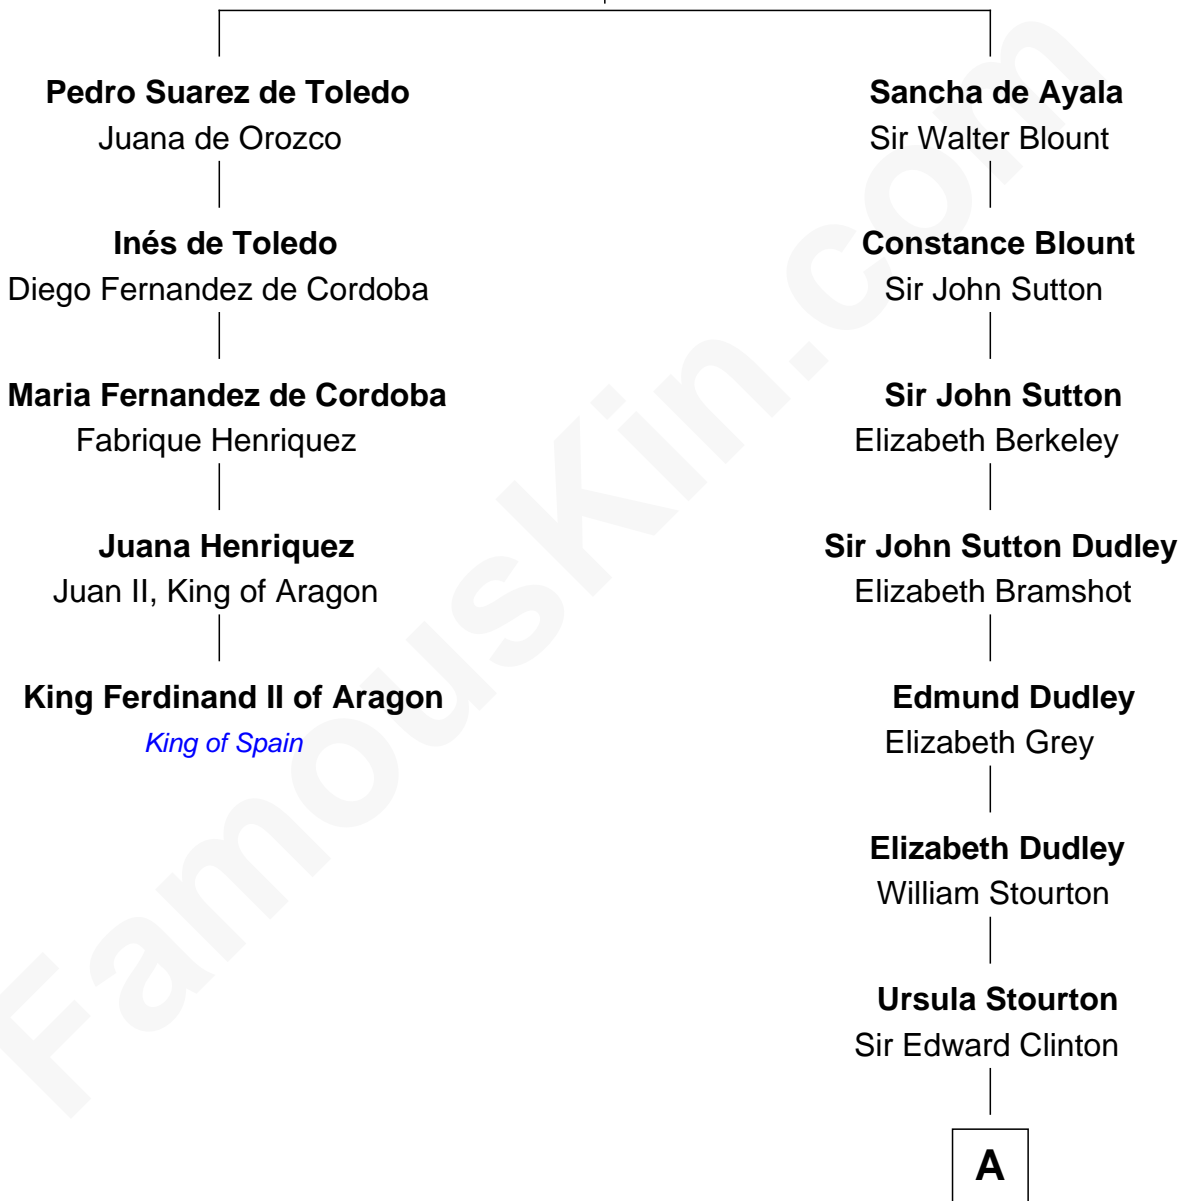

## Relationship Chart of King Ferdinand II of Aragon

*1st King of a united Spain*

4th cousin 8 times removed of

**George Clinton**

*4th U.S. Vice President*

**Diego Gomez de Toledo**

Inez Alfonsa de Ayala

**A**

—  
**Sir Henry Clinton**

Elizabeth Morrison

—  
**Sir Henry Clinton alias Fynes**

Elizabeth Hickman

—  
**William Clinton**

Elizabeth Kennedy

—  
**James Clinton**

Elizabeth Smith

—  
**Charles Clinton**

Elizabeth Denniston

—  
**George Clinton**

*4th U.S. Vice President*