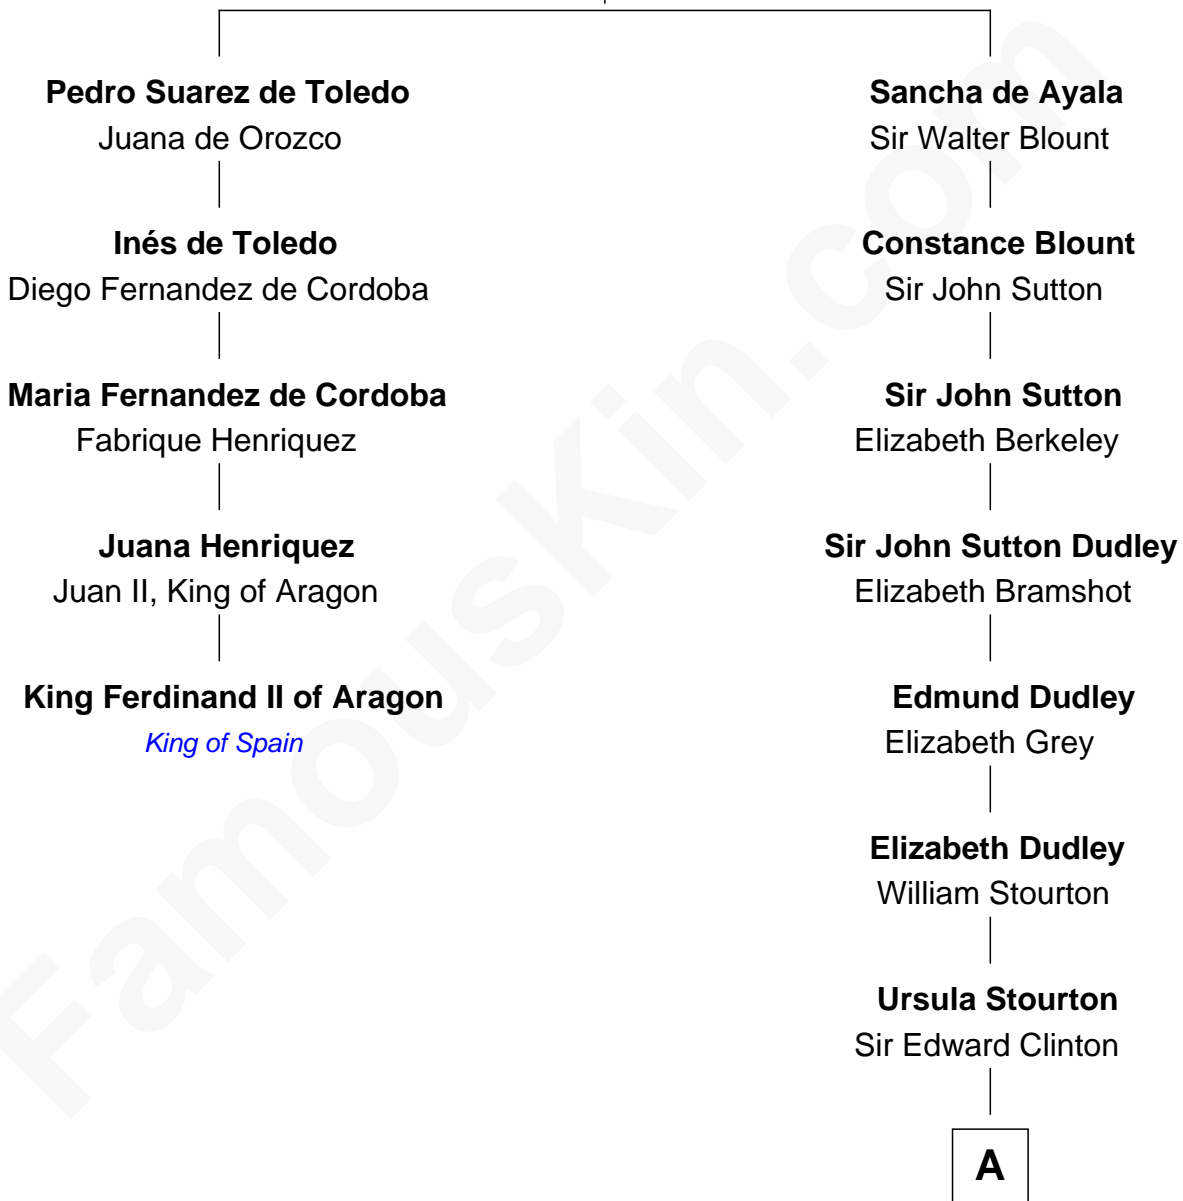

FamousKin.com
Relationship Chart of
King Ferdinand II of Aragon

1st King of a united Spain

4th cousin 9 times removed of

DeWitt Clinton

6th Governor of New York

Diego Gomez de Toledo

Inez Alfonsa de Ayala

A

Sir Henry Clinton

Elizabeth Morrison

Sir Henry Clinton alias Fynes

Elizabeth Hickman

William Clinton

Elizabeth Kennedy

James Clinton

Elizabeth Smith

Charles Clinton

Elizabeth Denniston

Gen. James Clinton

Mary DeWitt

DeWitt Clinton

6th Governor of New York