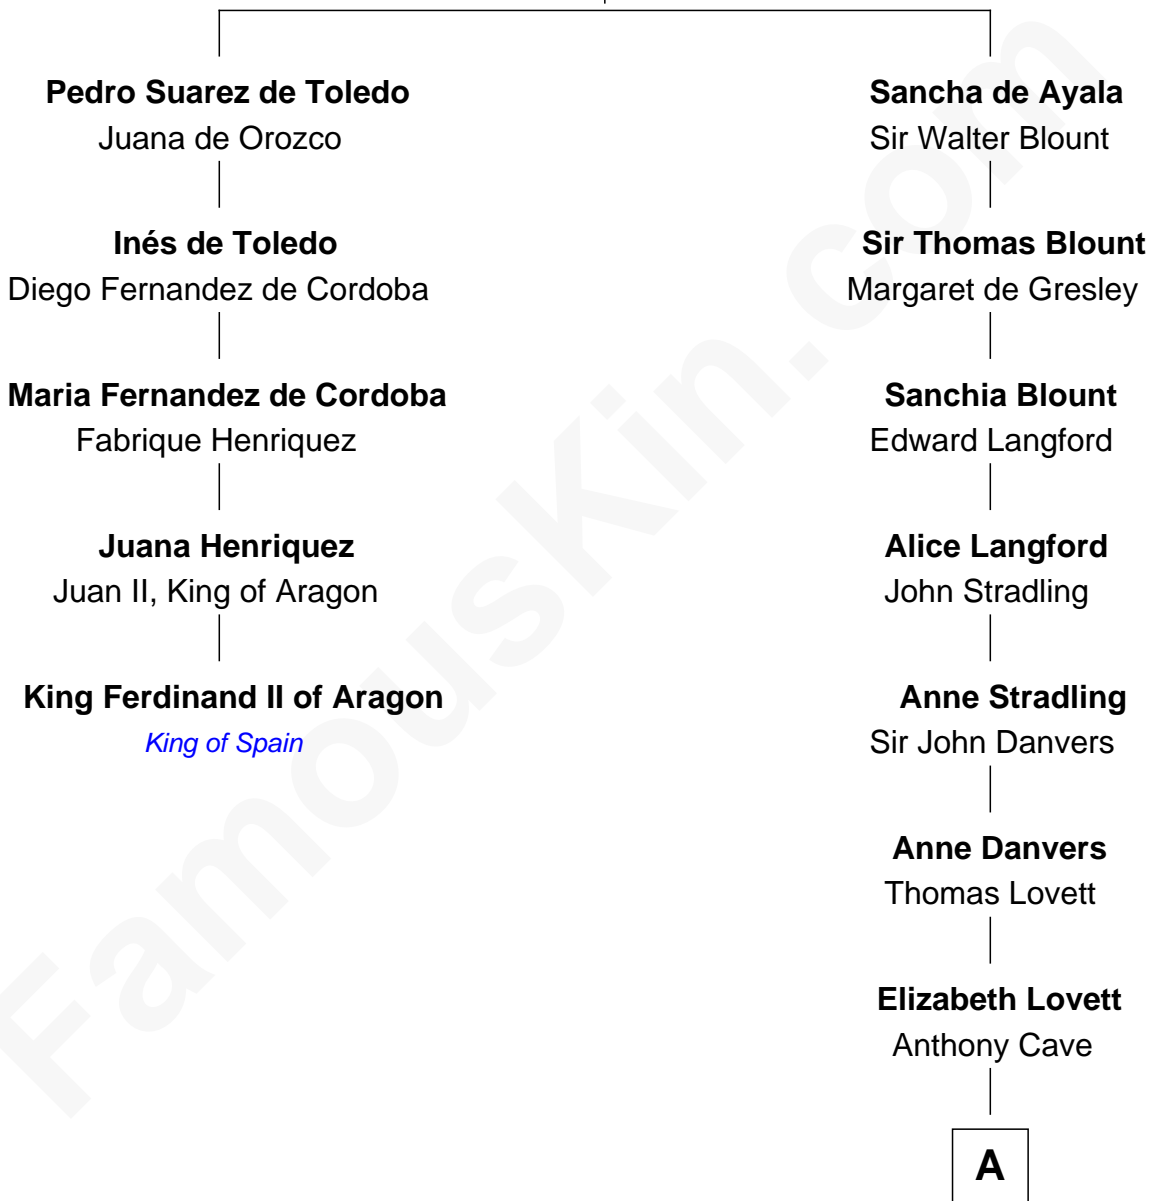

## Relationship Chart of King Ferdinand II of Aragon

*1st King of a united Spain*

4th cousin 15 times removed of

**John McCain**

*U.S. Senator from Arizona*

**Diego Gomez de Toledo**

Inez Alfonsa de Ayala

**A**