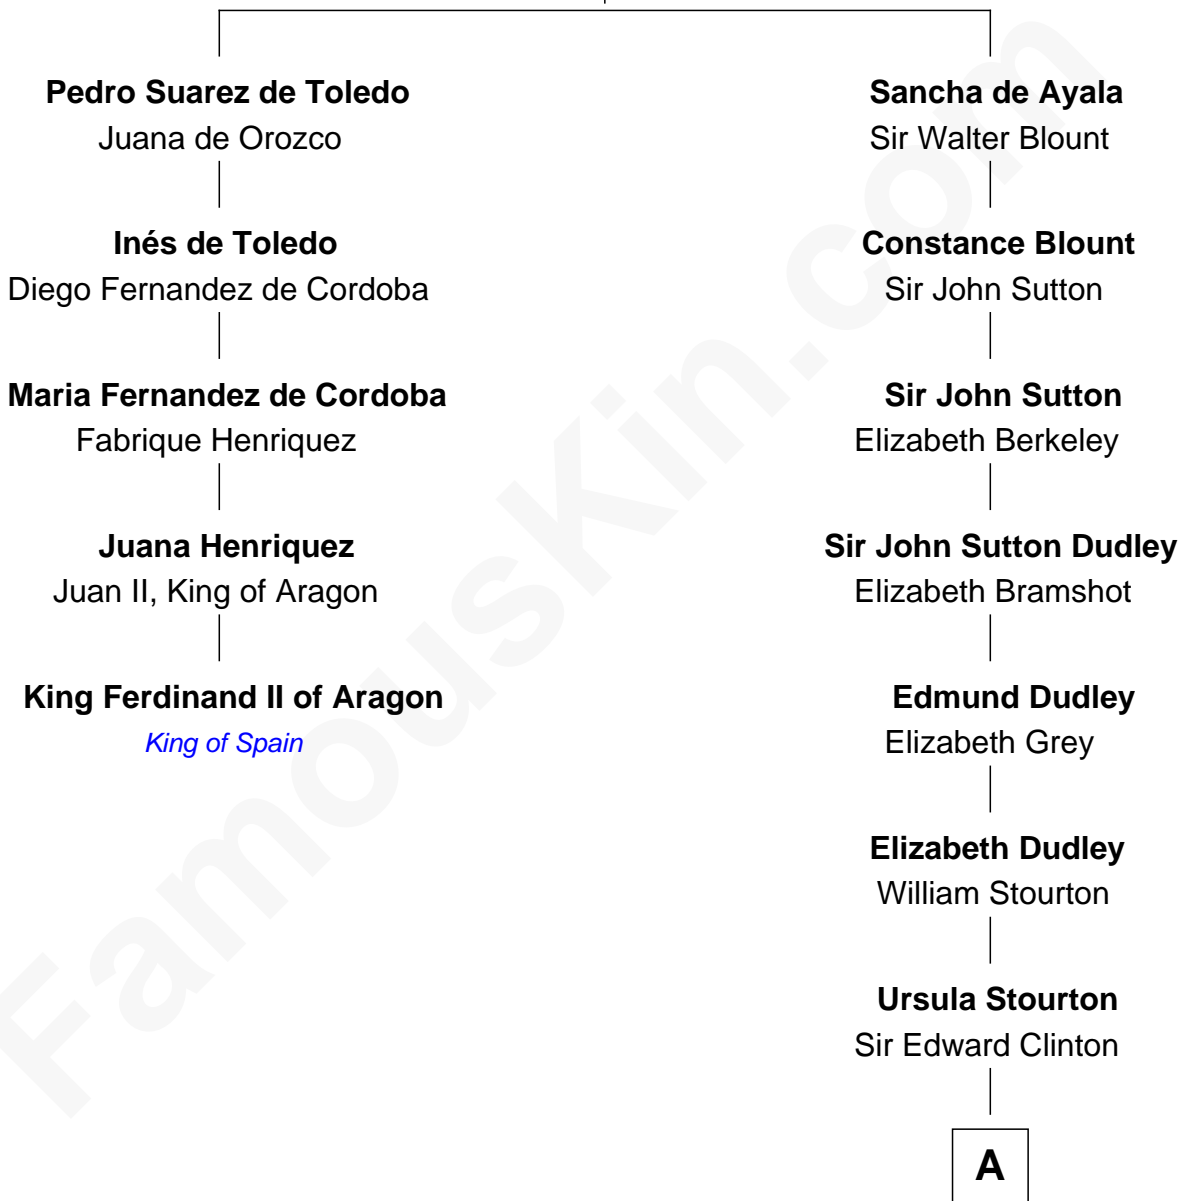

FamousKin.com
Relationship Chart of
King Ferdinand II of Aragon
1st King of a united Spain

4th cousin 16 times removed of
King Charles III
King of the United Kingdom

Diego Gomez de Toledo
 Inez Alfonsa de Ayala

B

Cecilia Nina Cavendish-Bentinck

Claude George Bowes-Lyon

Elizabeth Bowes-Lyon

George VI, King of the United Kingdom

Elizabeth II, Queen of the United Kingdom

Prince Philip of Edinburgh

King Charles III

King of the United Kingdom