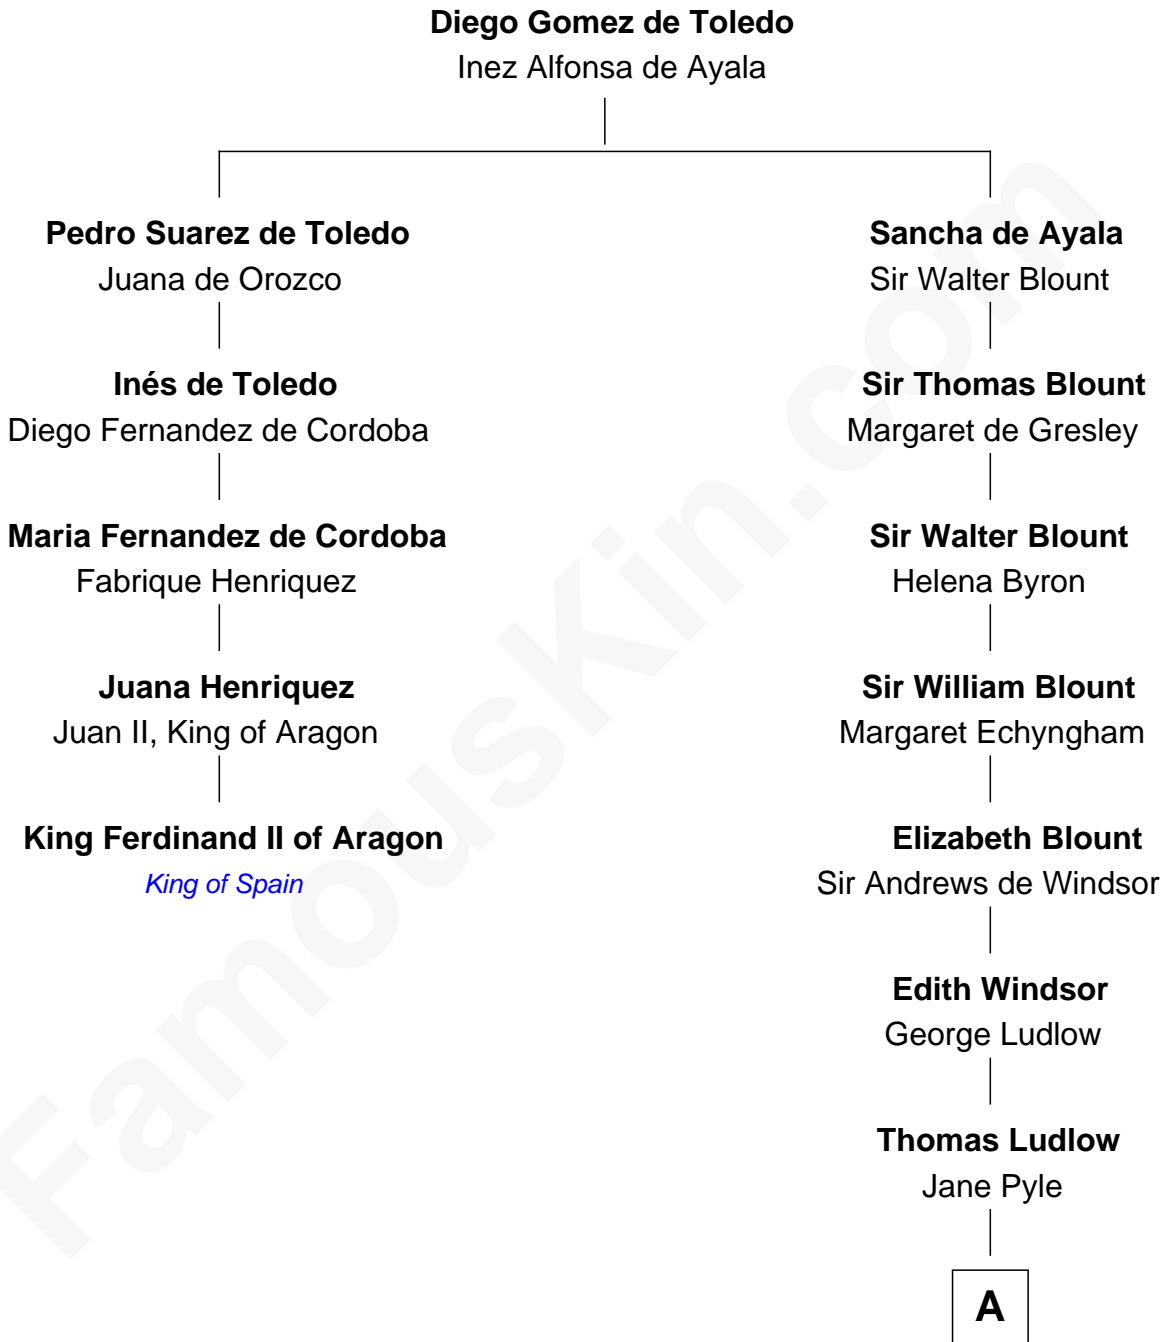

FamousKin.com
Relationship Chart of
King Ferdinand II of Aragon
1st King of a united Spain

4th cousin 15 times removed of
Mary Chapin Carpenter
Singer and Songwriter

A

Gabriel Ludlow

Phillis - - - - -

Sarah Ludlow

Col. John Carter

Col. Robert Carter

Judith Armistead

Elizabeth Carter

Nathaniel Burwell

Lewis Burwell

Mary Willis

Rebecca Lewis Burwell