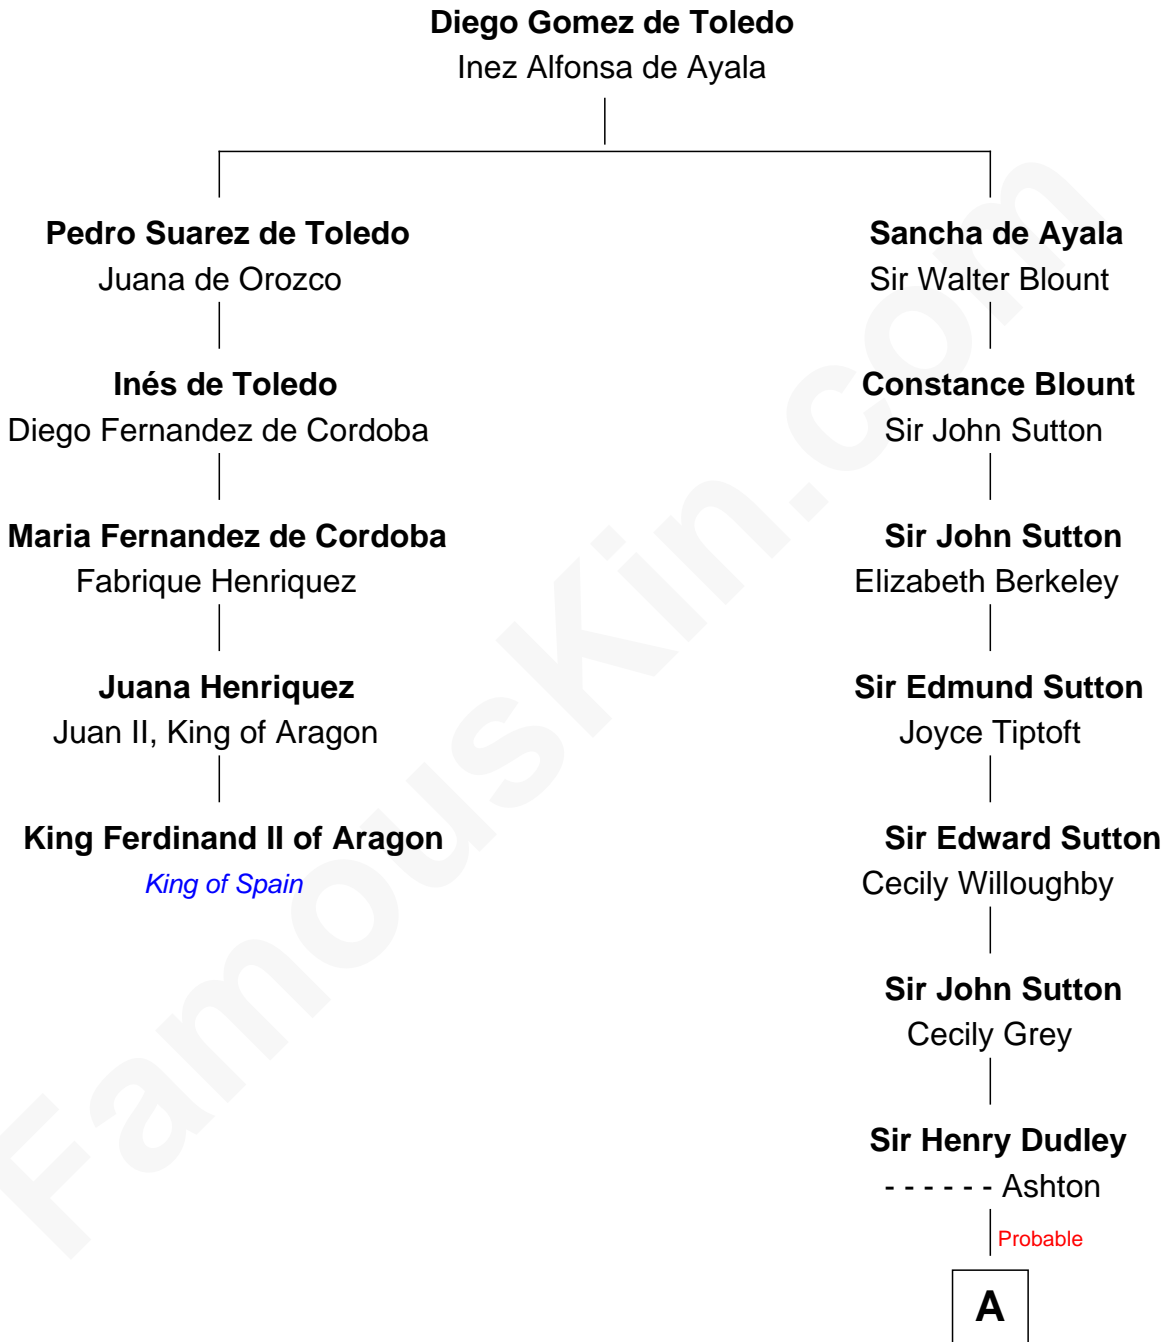

FamousKin.com

Relationship Chart of King Ferdinand II of Aragon

1st King of a united Spain

4th cousin 12 times removed of

Oliver Wendell Holmes, Jr.

U.S. Supreme Court Justice

A

Roger Dudley
Susanna Thorne

Gov. Thomas Dudley
Dorothy York

Anne Dudley
Gov. Simon Bradstreet

Samuel Bradstreet
Mercy Tyng

Mercy Bradstreet
Dr. James Oliver

Sarah Oliver
Jacob Wendell

Oliver Wendell
Mary Jackson

Sarah Wendell
Rev. Abiel Holmes