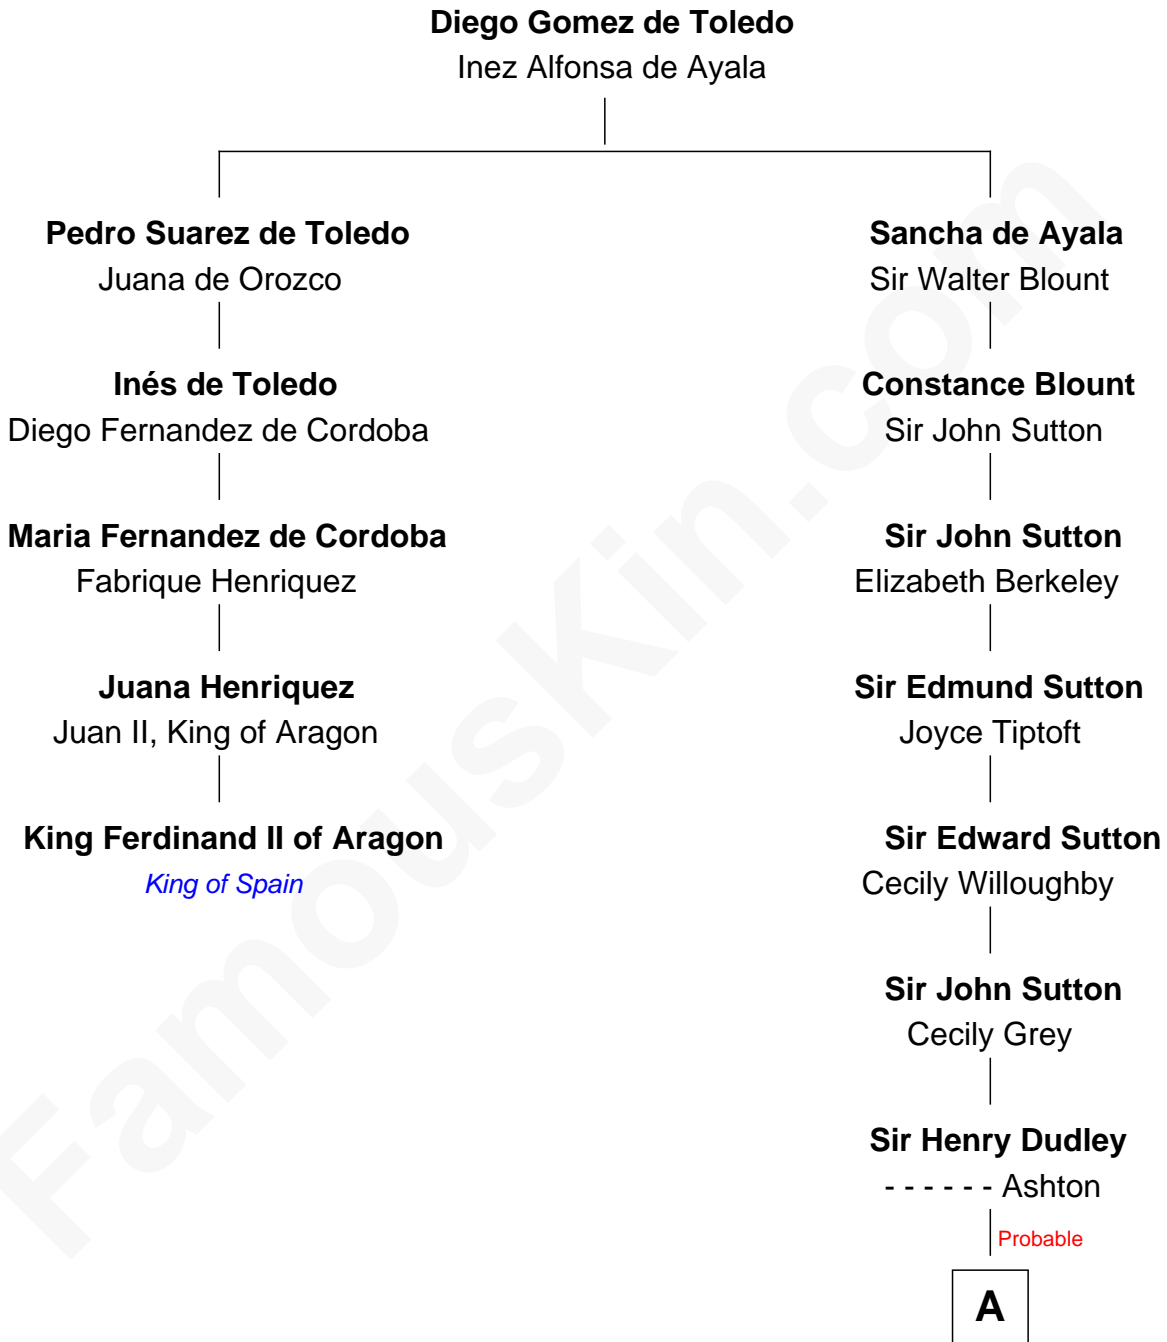

FamousKin.com

Relationship Chart of King Ferdinand II of Aragon

1st King of a united Spain

4th cousin 4 times removed of

Gov. Thomas Dudley

(1576 - 1653) Great Migration Immigrant 1630

A

Roger Dudley
Susanna Thorne

Gov. Thomas Dudley
Great Migration Immigrant 1630

FamousKin.com