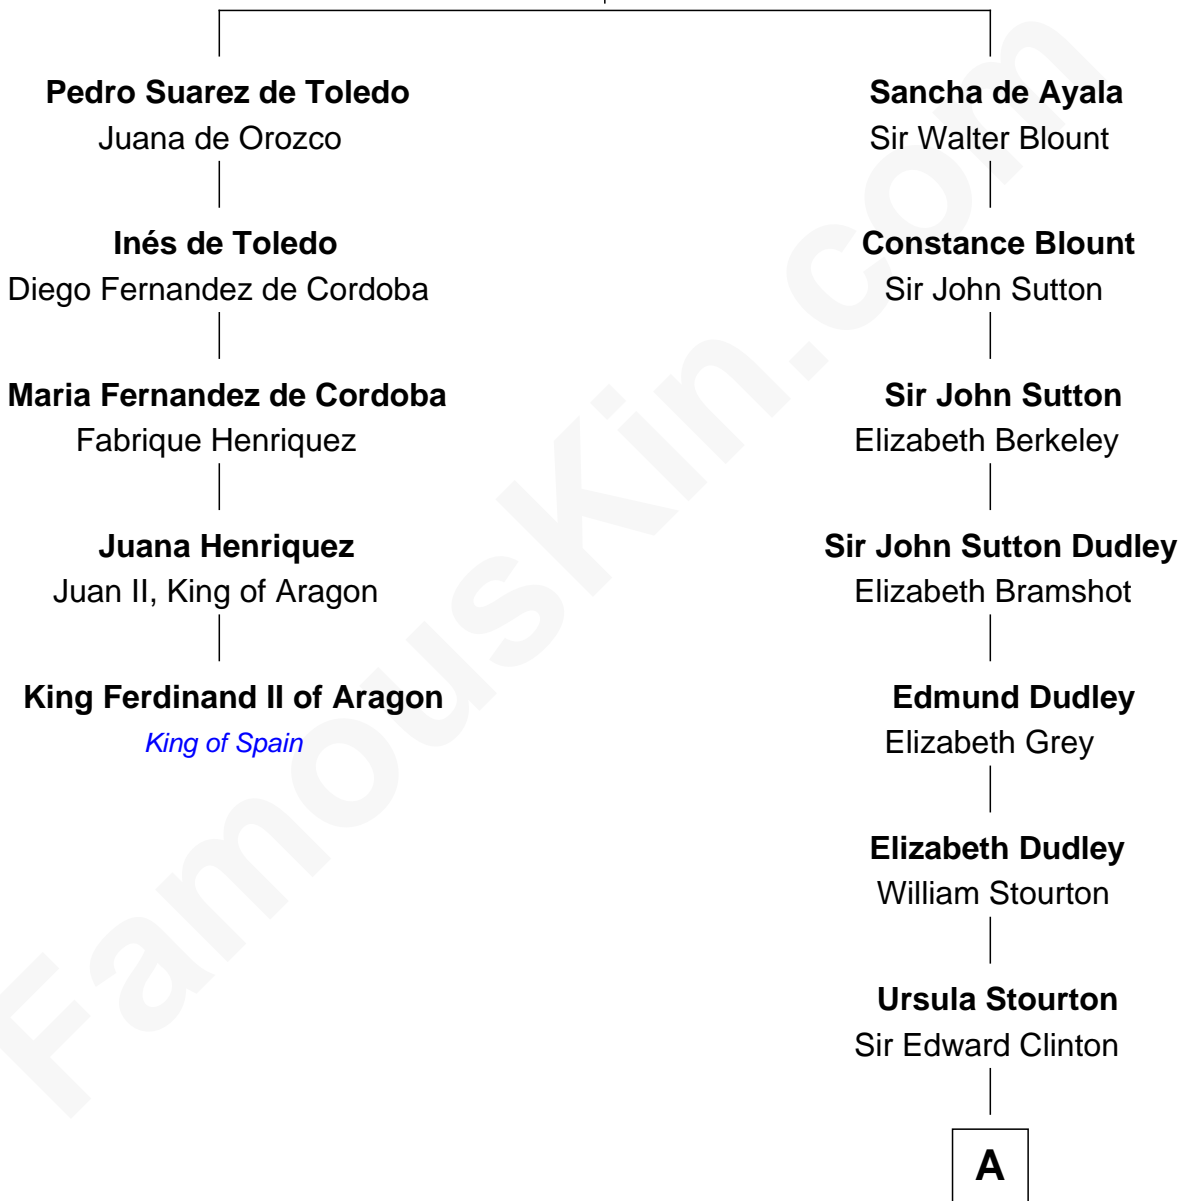

FamousKin.com

Relationship Chart of King Ferdinand II of Aragon

1st King of a united Spain

4th cousin 15 times removed of

Queen Elizabeth II

Queen of the United Kingdom

Diego Gomez de Toledo

Inez Alfonsa de Ayala

B

Cecilia Nina Cavendish-Bentinck

Claude George Bowes-Lyon

Elizabeth Bowes-Lyon

George VI, King of the United Kingdom

Queen Elizabeth II

Queen of the United Kingdom

FamousKin.com