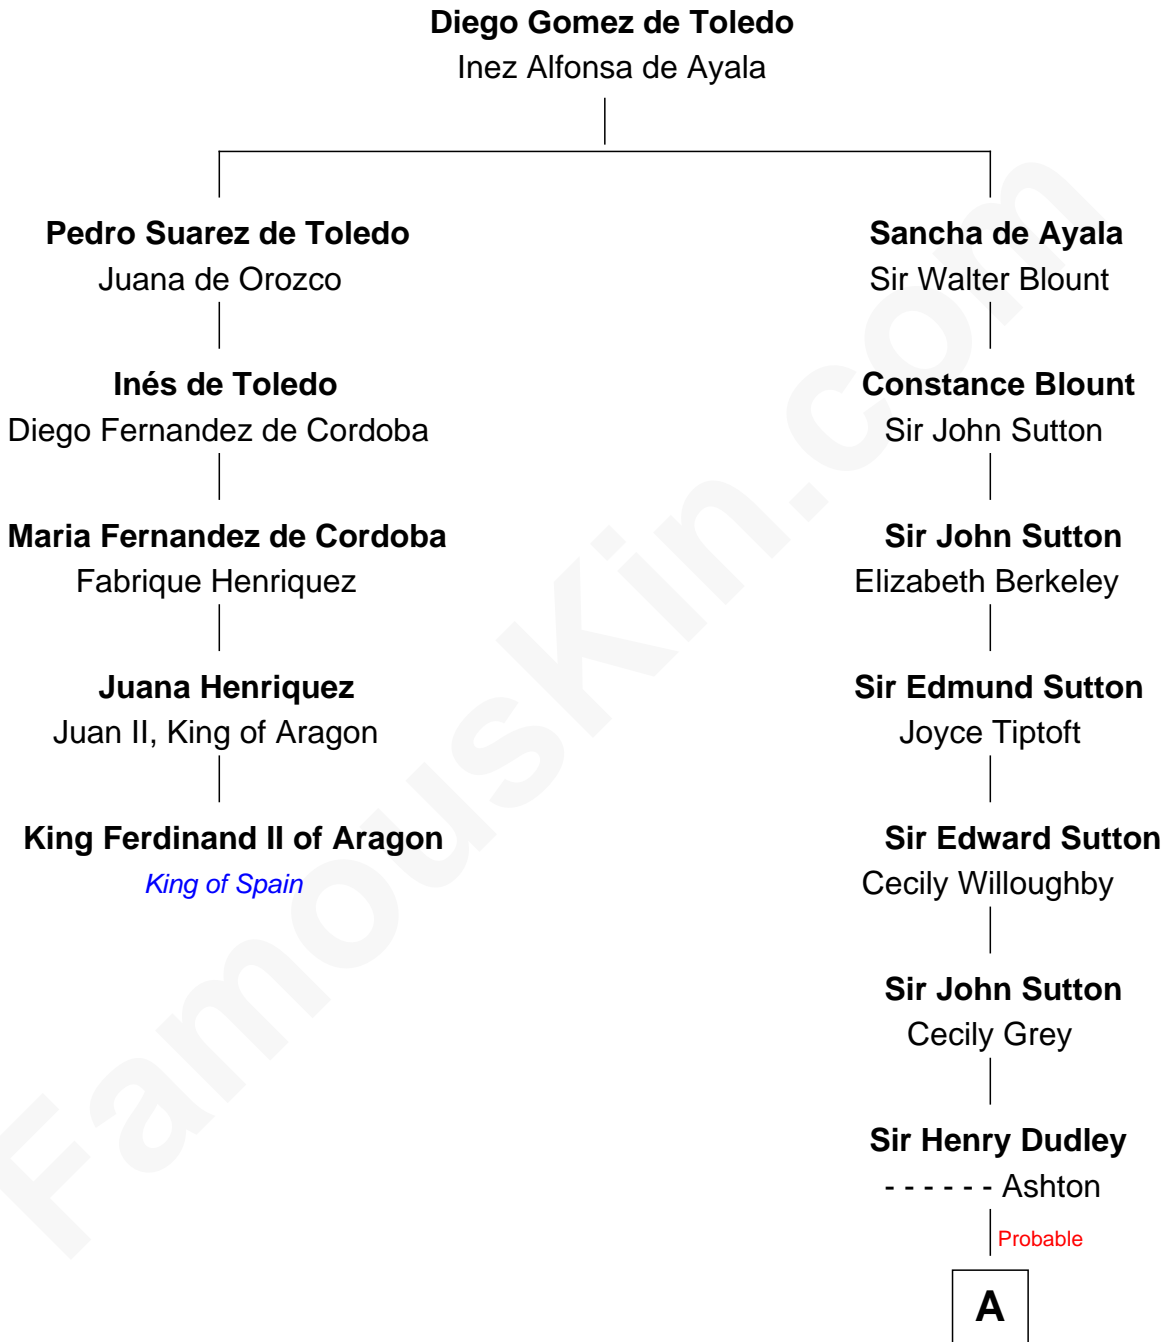

# FamousKin.com

## Relationship Chart of King Ferdinand II of Aragon

*1st King of a united Spain*

4th cousin 10 times removed of

**Jane (Appleton) Pierce**

*First Lady of President Franklin Pierce*

**A**

**Roger Dudley**  
Susanna Thorne