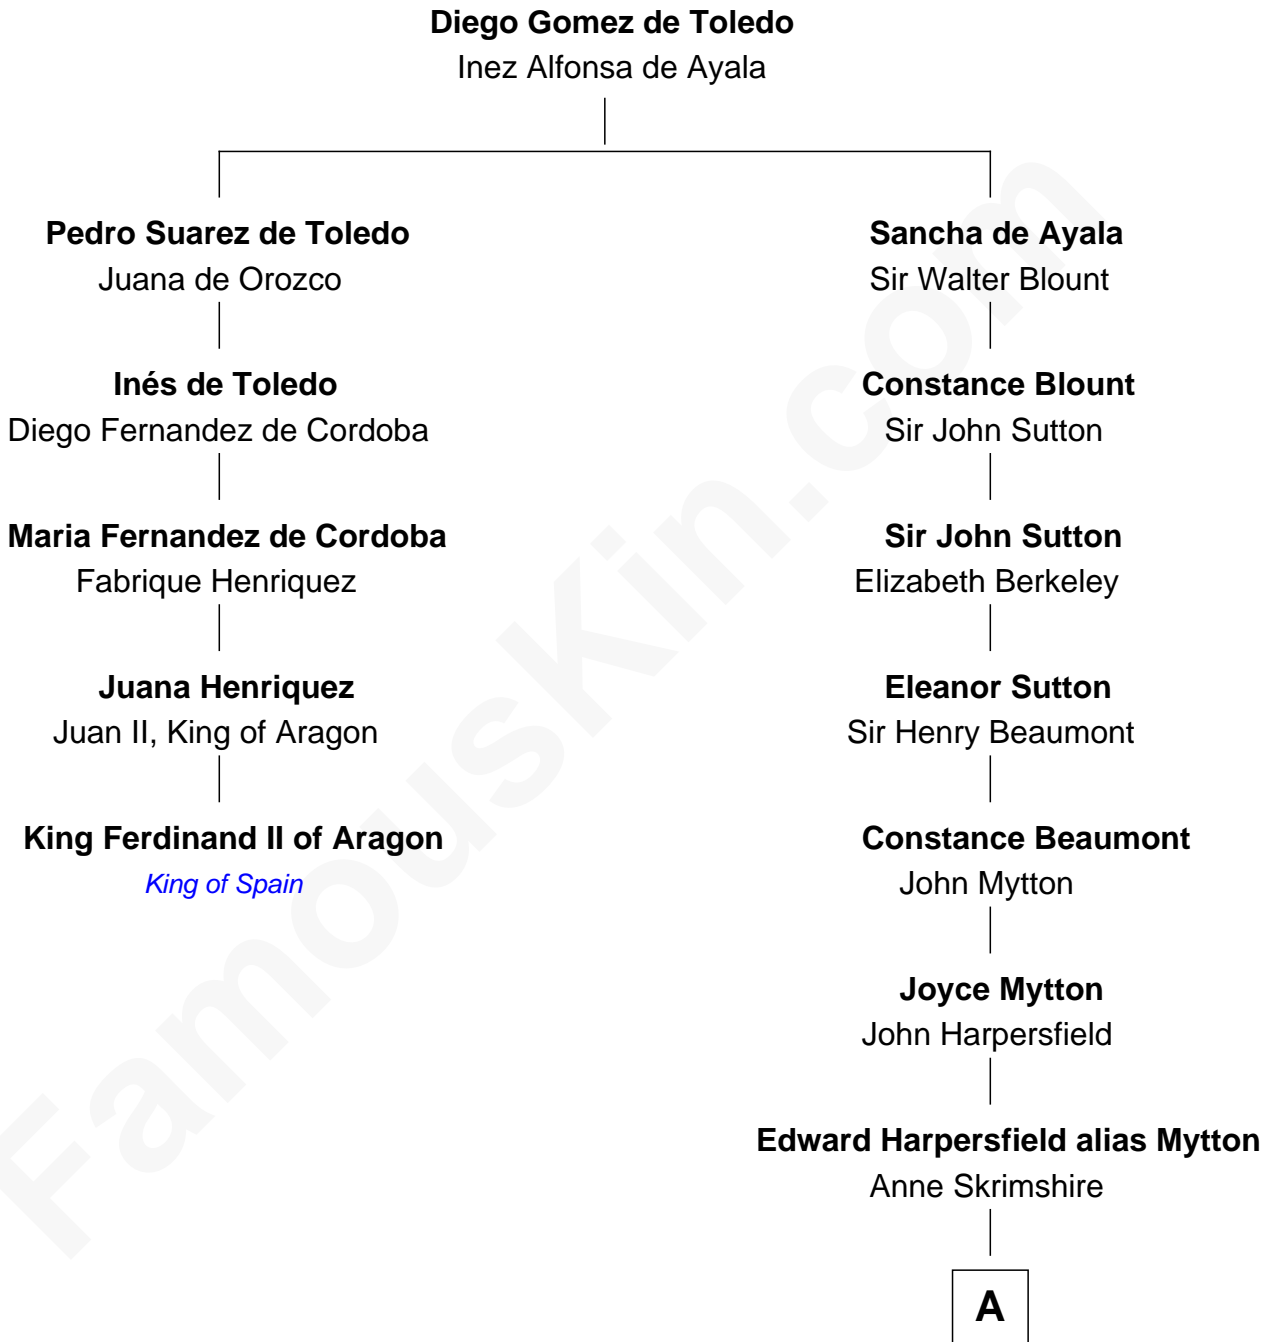

# FamousKin.com

## Relationship Chart of King Ferdinand II of Aragon

*1st King of a united Spain*

4th cousin 16 times removed of

**Gerald Ford**

*38th U.S. President*

**A**

**Katherine Mytton**

Roger Marshall

**Elizabeth Marshall**

Thomas Lewis

**Judith Lewis**

James Gibbins

**Hannah Gibbins**

**Mary Hibbert**

Joseph Jewett

**Nathan Jewett**

Deborah Lord

**David Jewett**

Sarah Selden

**Elizabeth Jewett**

Anselm Comstock

**Elizabeth Comstock**

Daniel Butler

**George Selden Butler**