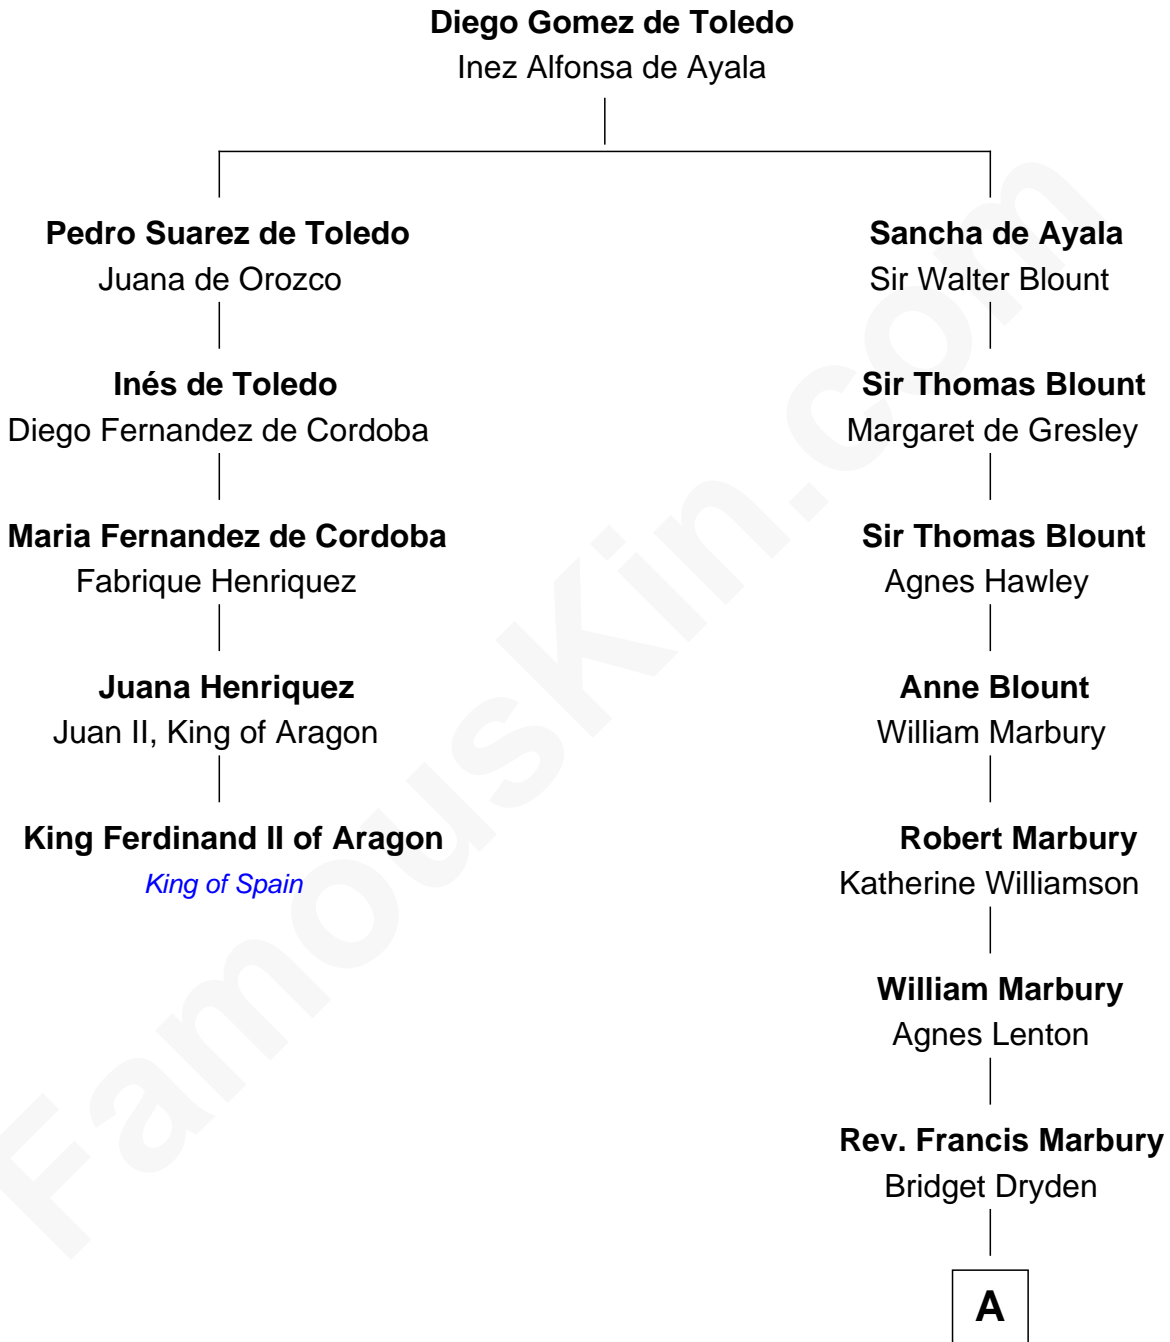

FamousKin.com

Relationship Chart of King Ferdinand II of Aragon

1st King of a united Spain

4th cousin 11 times removed of

Henry Clay Folger

Founder of Folger Shakespeare Library and Chairman of Standard Oil

A

Catherine Marbury

Richard Scott

Mary Scott

Christopher Holder

Mary Holder

Peleg Slocum

Peleg Slocum

Eliza Jane Clark

Henry Clay Folger

Chairman of Standard Oil