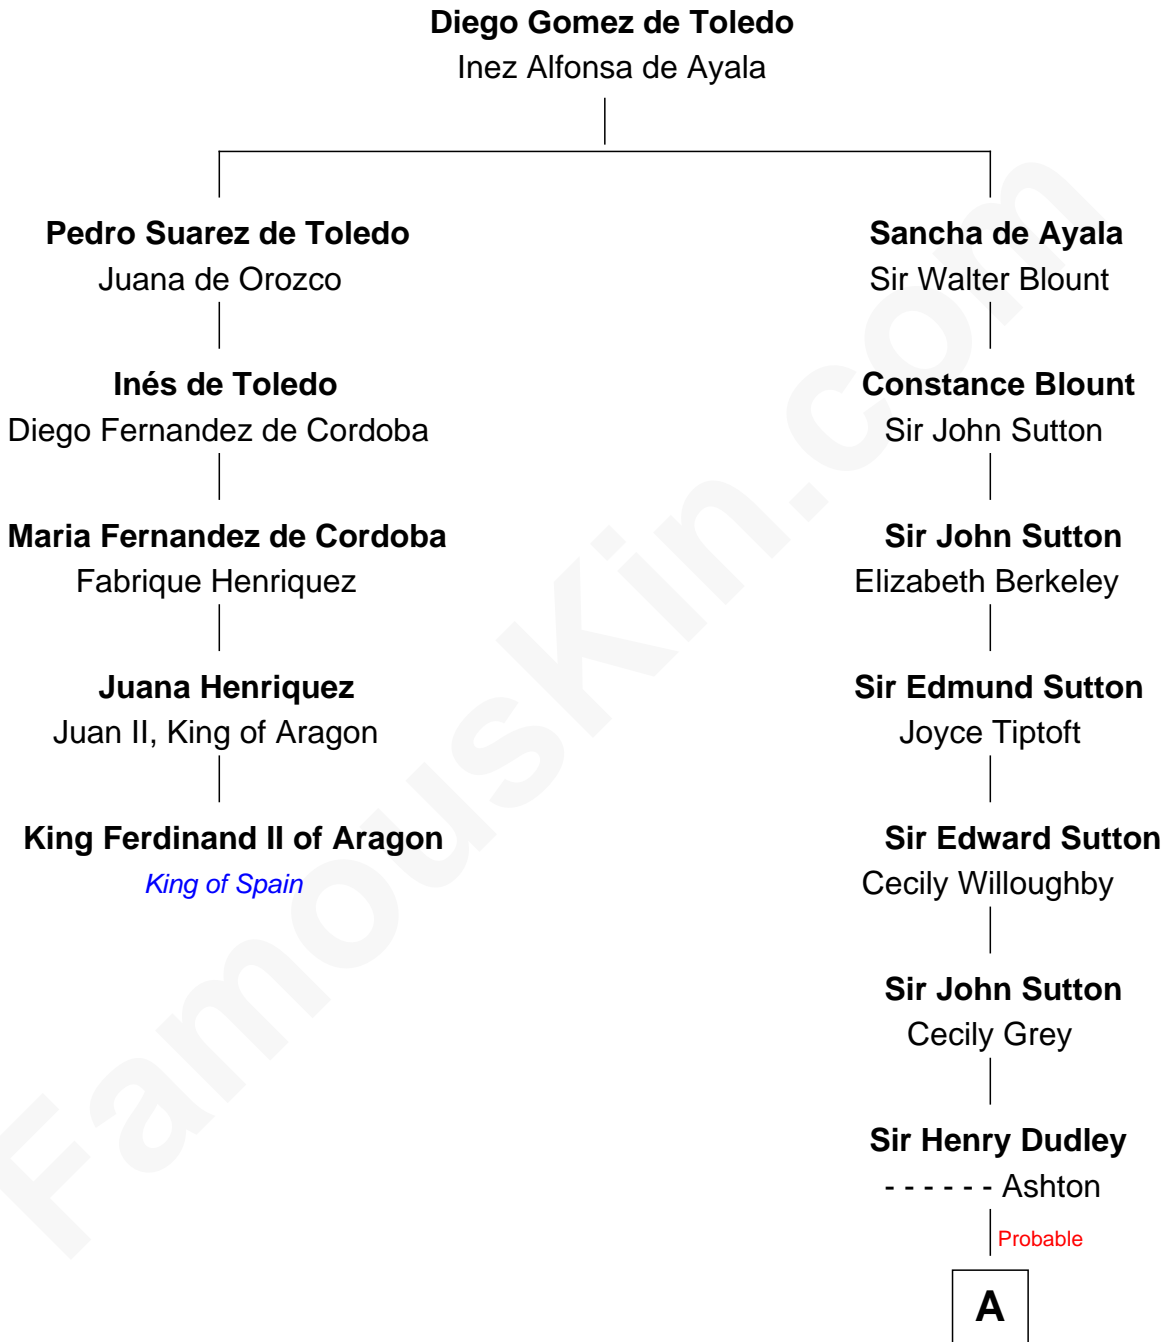

FamousKin.com

Relationship Chart of King Ferdinand II of Aragon

1st King of a united Spain

4th cousin 13 times removed of

Dr. H. H. Holmes

Serial Killer aka "Devil in the White City"

A

Roger Dudley
Susanna Thorne

Gov. Thomas Dudley
Dorothy York

Rev. Samuel Dudley
Mary Byley

Mary Dudley
Dr. Samuel Hardy

Theophilus Hardy
Sarah Follett

Mary Hardy
Richard Smith

Sarah Smith
Edward Scribner Mudgett

Samuel Mudgett
Mary Morrill

Scribner Mudgett
Nancy Prescott

Levi Horton Mudgett
Theodate Page Price

Dr. H. H. Holmes
Serial Killer Dr. H. H. Holmes