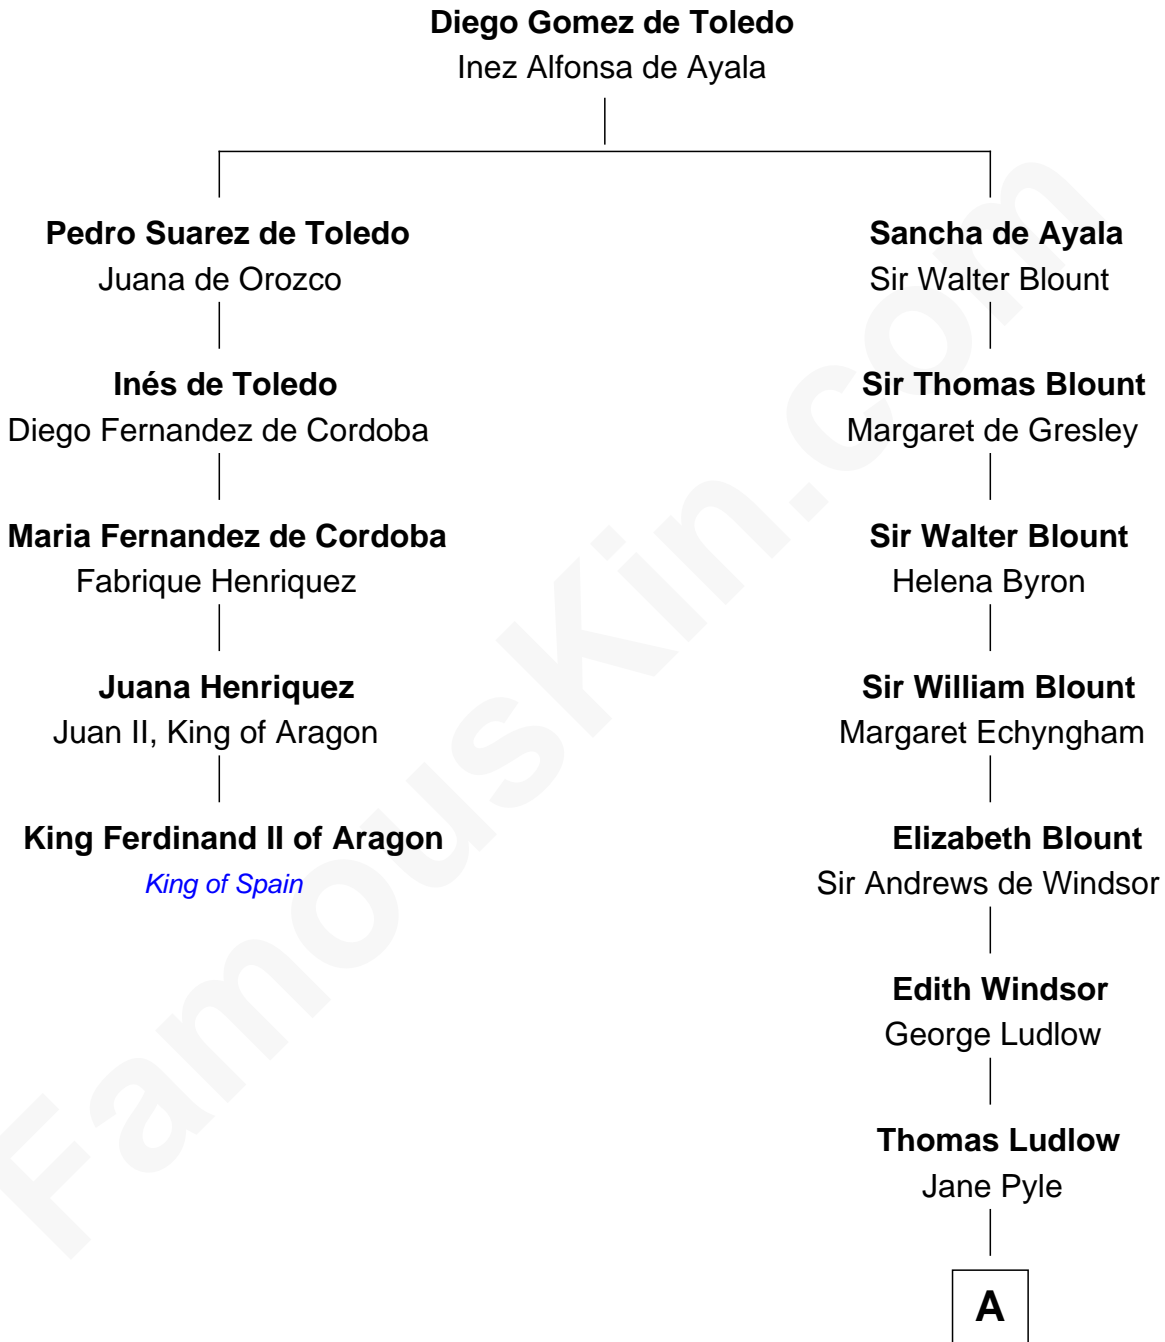

FamousKin.com
Relationship Chart of
King Ferdinand II of Aragon

1st King of a united Spain

4th cousin 12 times removed of

Eleanor Roosevelt

First Lady of President Franklin D. Roosevelt

A

Thomas Ludlow

Jane Bennett