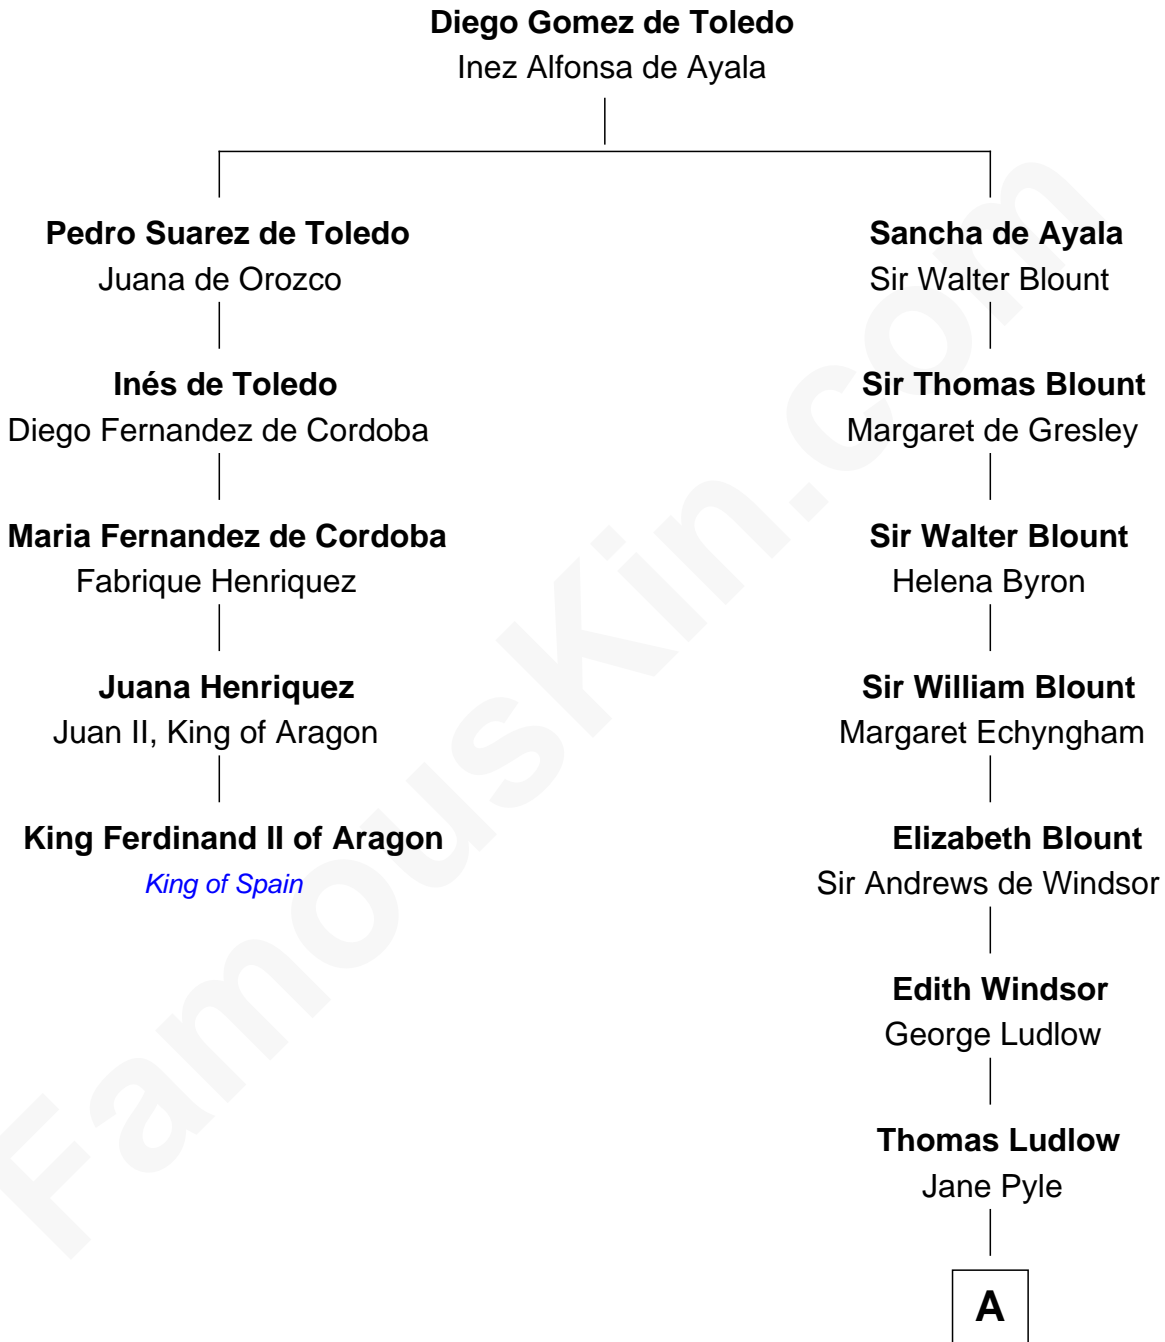

FamousKin.com

Relationship Chart of King Ferdinand II of Aragon

1st King of a united Spain

4th cousin 7 times removed of

Carter Braxton

Signer of the Declaration of Independence

A

Gabriel Ludlow

Phillis - - - - -

Sarah Ludlow

Col. John Carter

Col. Robert Carter

Elizabeth Landon

Mary Carter

George Braxton

Carter Braxton