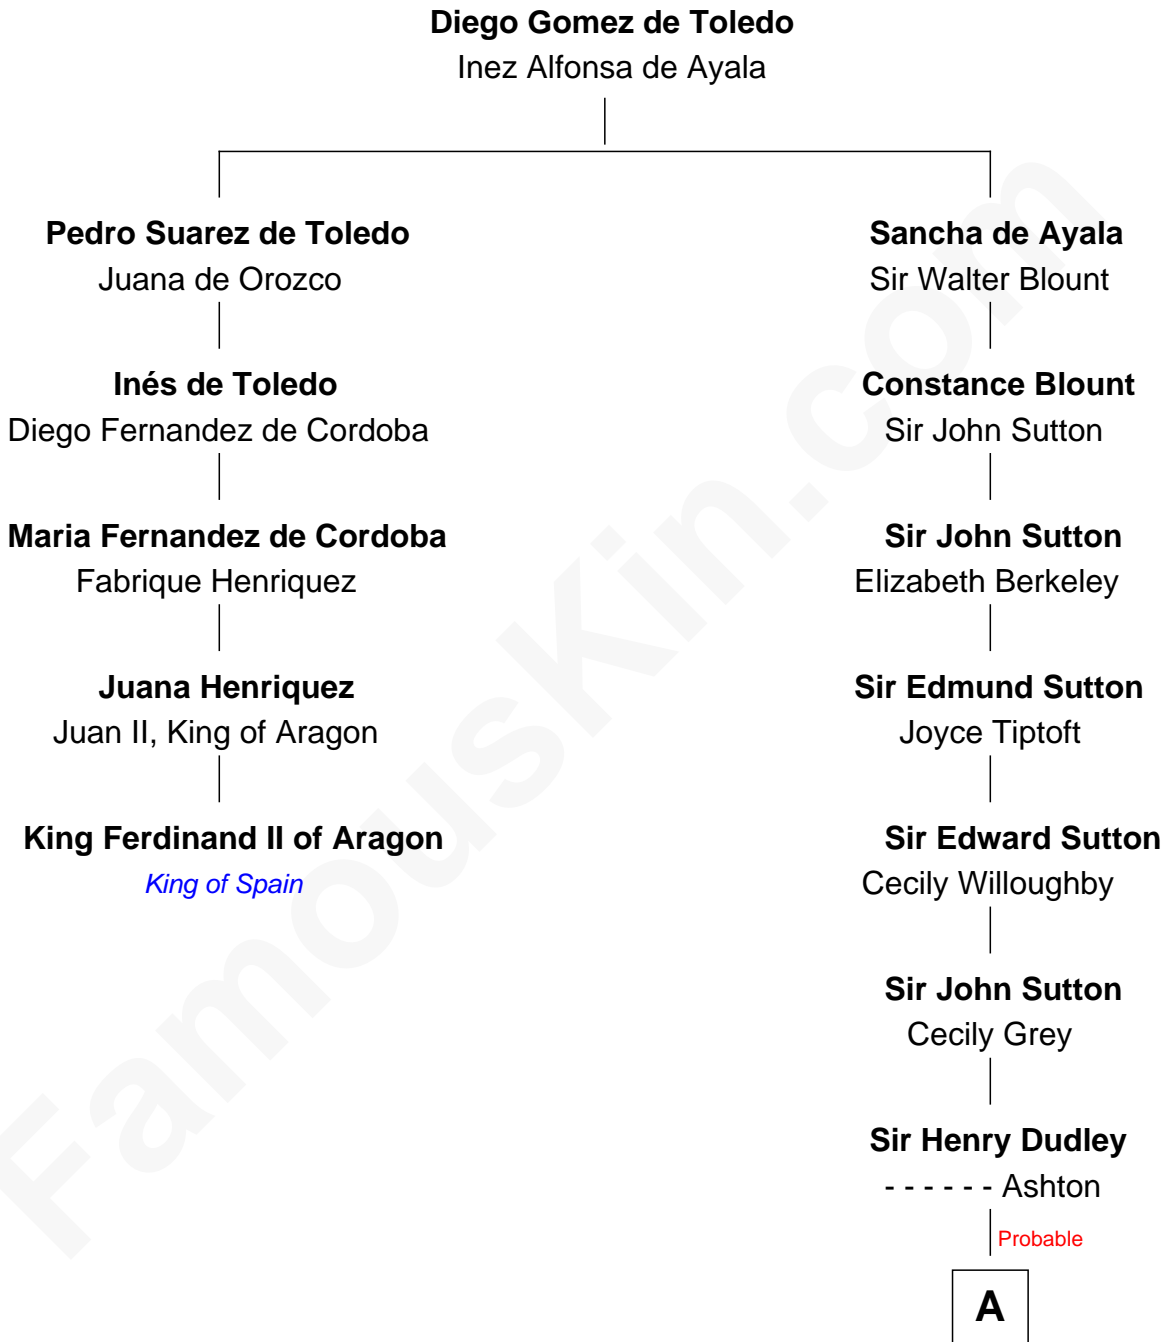

FamousKin.com
Relationship Chart of
King Ferdinand II of Aragon
1st King of a united Spain

4th cousin 12 times removed of

Seth Low

Mayor of New York City President of Columbia University

A

Roger Dudley
Susanna Thorne

Gov. Thomas Dudley
Dorothy York

Anne Dudley
Gov. Simon Bradstreet

John Bradstreet
Sarah Perkins

Dorothy Bradstreet
Samuel Clark

Dorothy Clark
Elijah Porter

Thomas Porter
Ruth Allen

Mary Porter
Seth Low

Abiel Abbot Low
Ellen Almira Dow