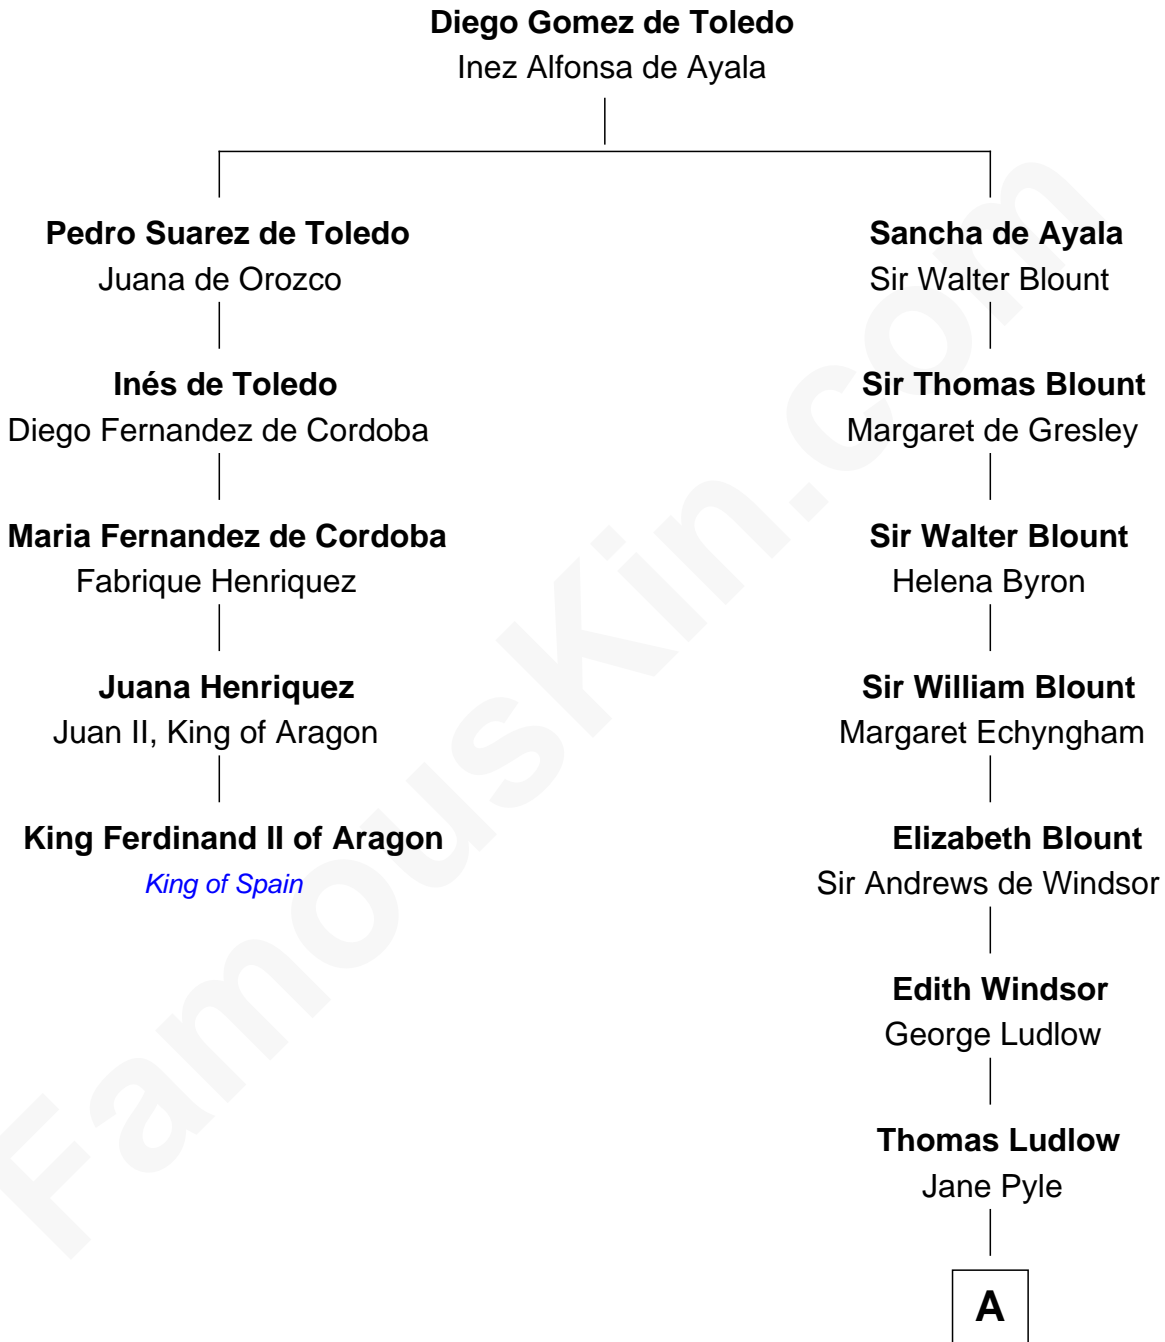

# FamousKin.com

## Relationship Chart of King Ferdinand II of Aragon

*1st King of a united Spain*

4th cousin 15 times removed of

**Jordan Peele**

*TV and Movie Actor*

**A**

**Roger Ludlow**

Mary Cogan