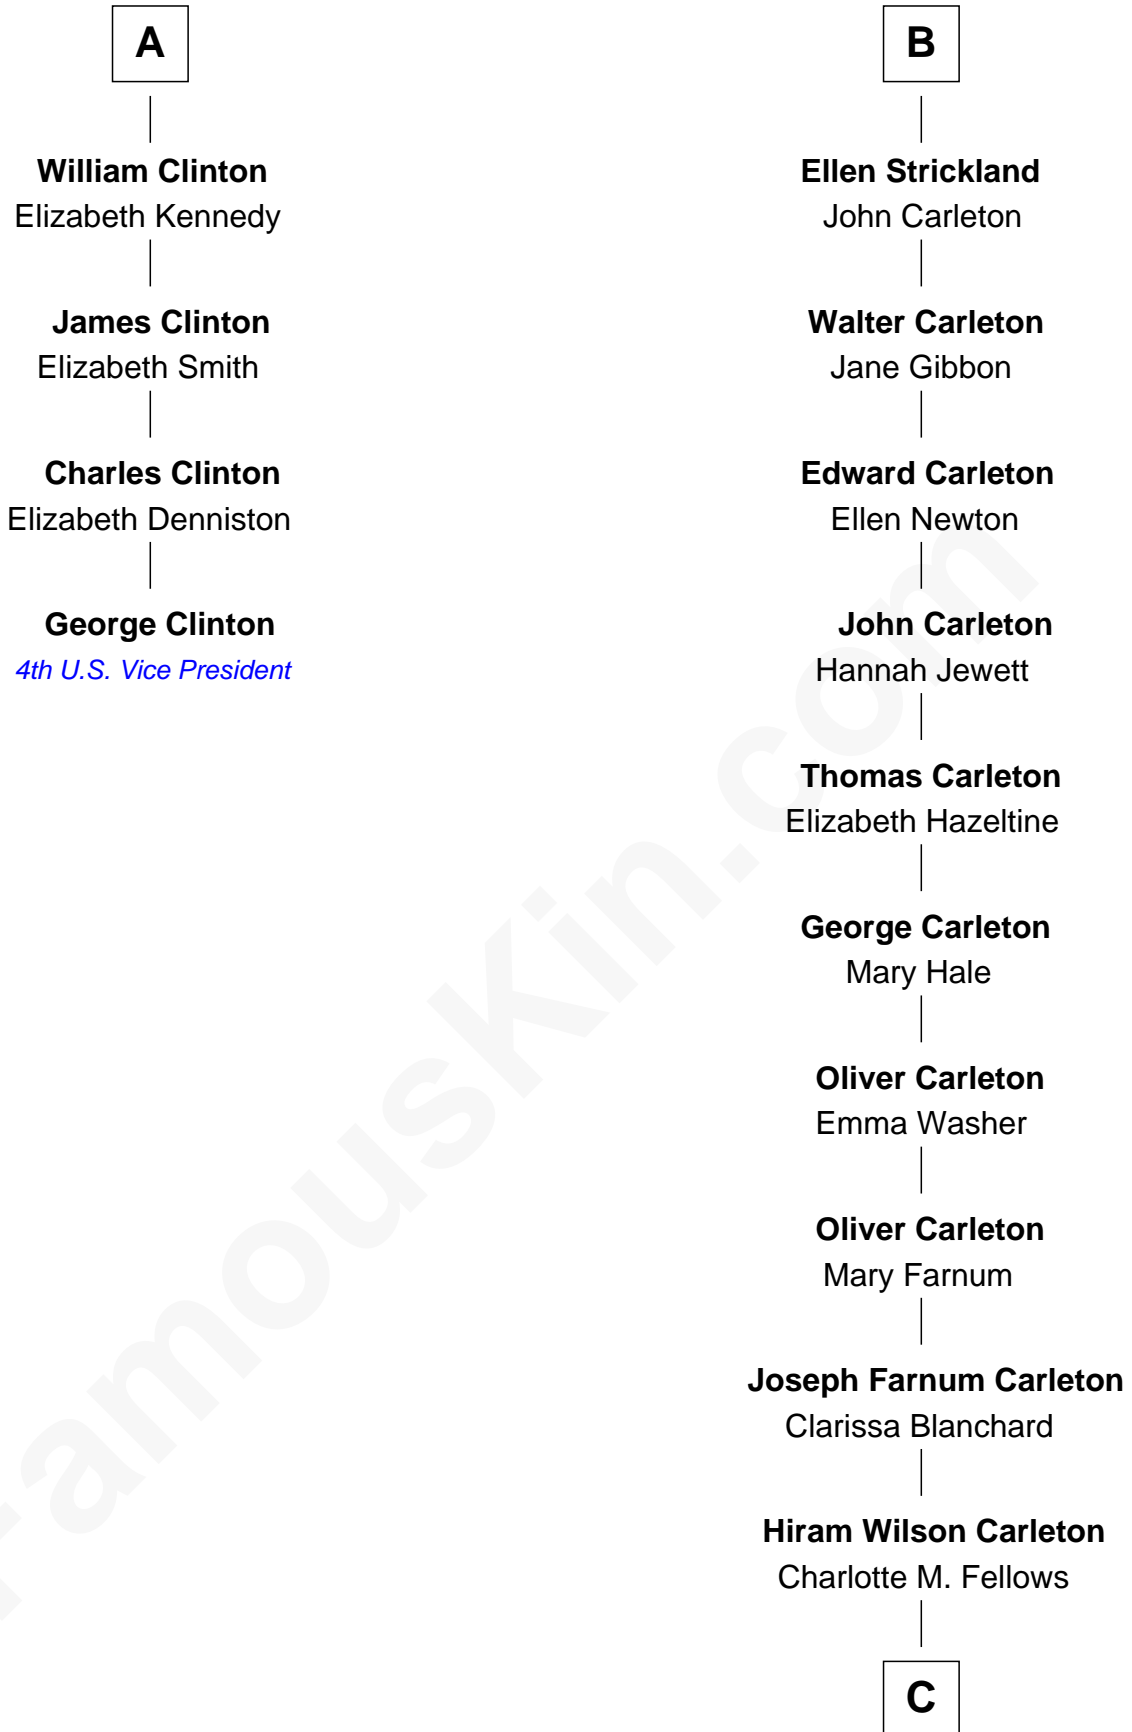

FamousKin.com Relationship Chart of

George Clinton

4th U.S. Vice President

10th cousin 10 times removed of

Mickey Rourke

Movie Actor

C

Joseph Clinton Carleton

Maud Alice Fitts

Hazel May Carleton

Leonard Ernest Cameron

Annette Elizabeth Cameron

Philip Andrew Rourke

Mickey Rourke

Movie Actor