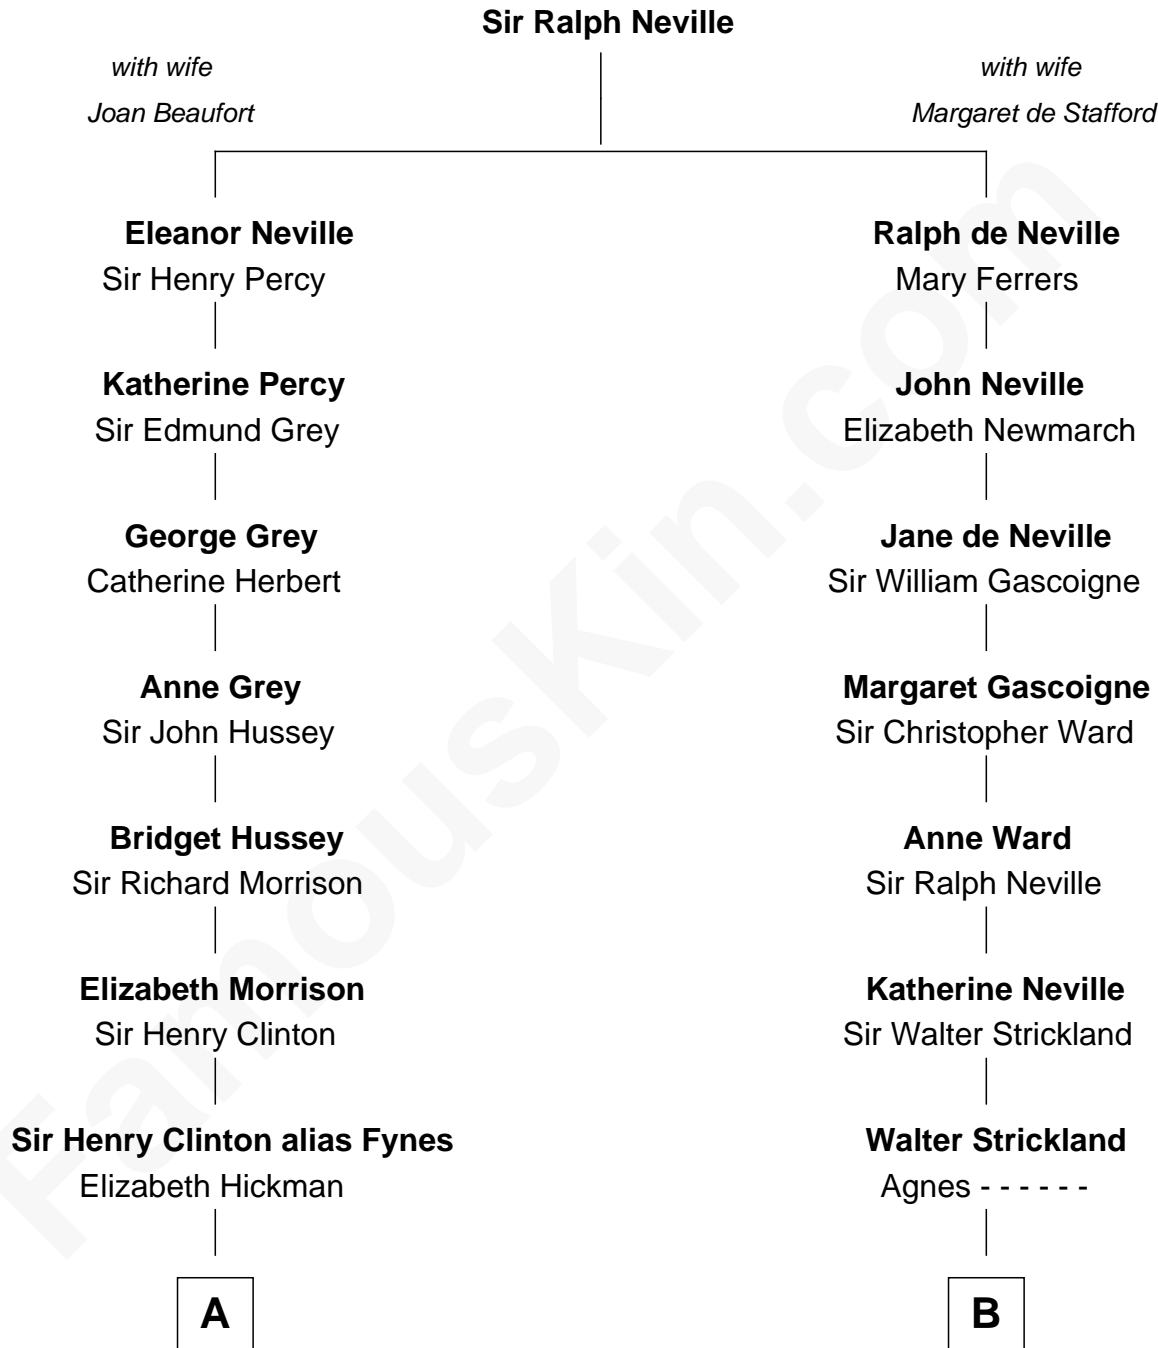

FamousKin.com Relationship Chart of

George Clinton

4th U.S. Vice President

10th cousin 10 times removed of

Mickey Rourke

Movie Actor

C

Joseph Clinton Carleton

Maud Alice Fitts

Hazel May Carleton

Leonard Ernest Cameron

Annette Elizabeth Cameron

Philip Andrew Rourke

Mickey Rourke

Movie Actor