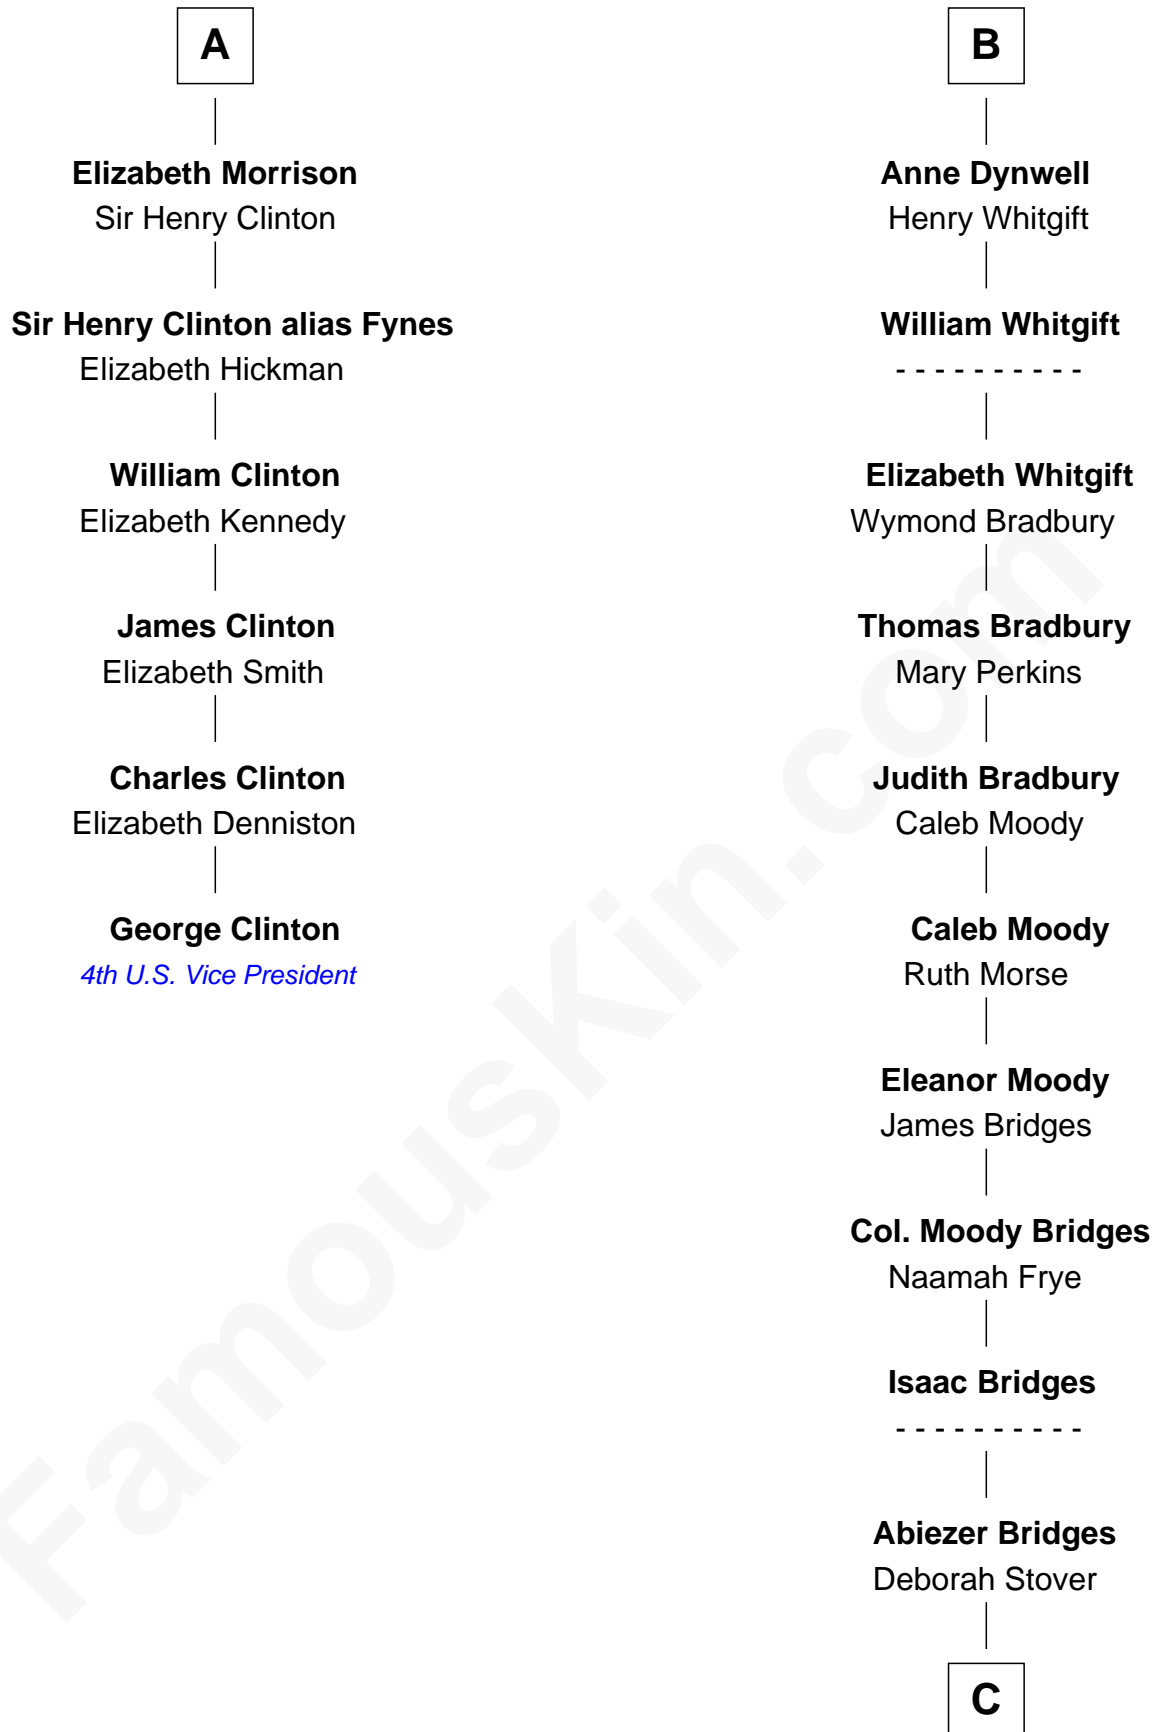

FamousKin.com Relationship Chart of

George Clinton

4th U.S. Vice President

12th cousin 8 times removed of

Owen Brewster

54th Governor of Maine

C

Rev. Otis Bridges

Margaret Owen

Owen W. Bridges

Lydia A. - - - - -

Carrie S. Bridges

William Edmund Brewster

Owen Brewster

54th Governor of Maine

FamousKin.com