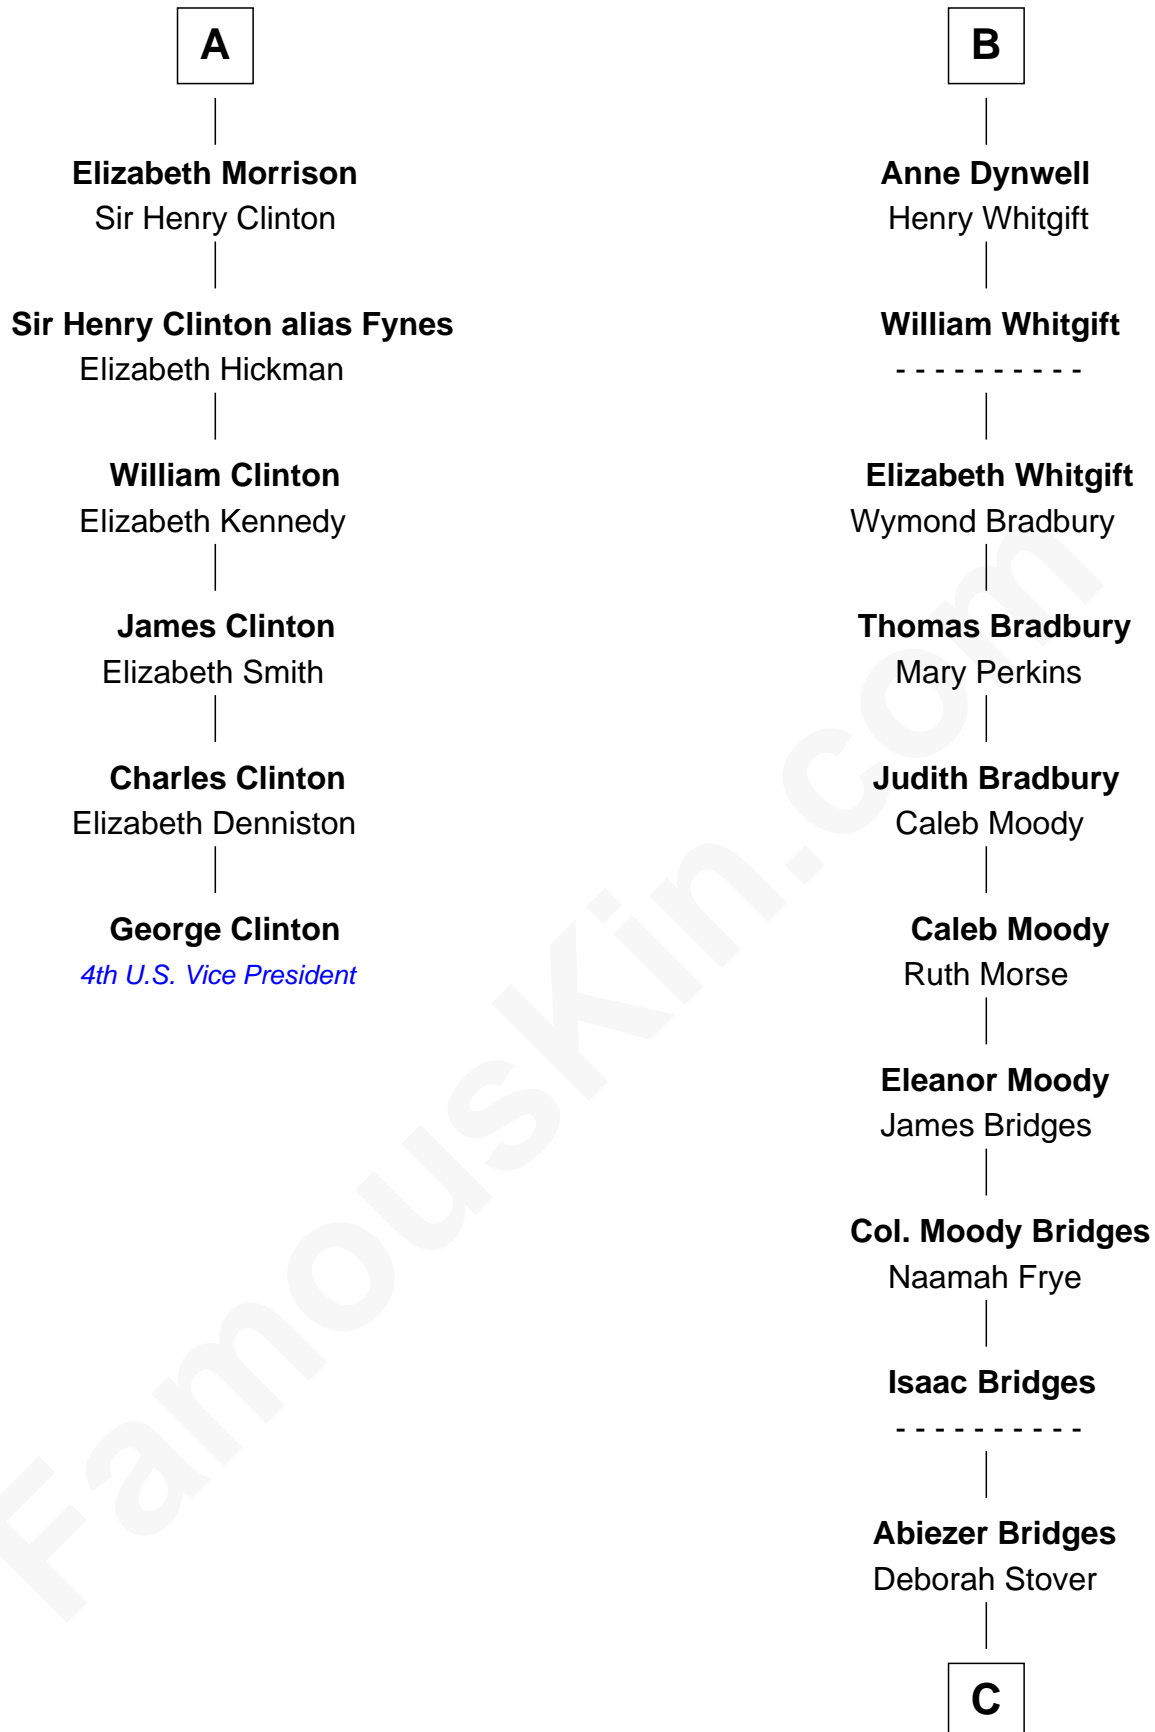

FamousKin.com Relationship Chart of

George Clinton

4th U.S. Vice President

12th cousin 8 times removed of

Owen Brewster

54th Governor of Maine

Sir William de Ros
Margery de Badlesmere

Thomas de Ros
Beatrice de Stafford

Margaret de Ros
Sir Reynold Grey

Sir John Grey
Constance de Holand

Sir Edmund Grey
Katherine Percy

George Grey
Catherine Herbert

Anne Grey
Sir John Hussey

Bridget Hussey
Sir Richard Morrison

A

Maud de Roos
John de Welles

John de Welles
Eleanor de Mowbray

Eudo de Welles
Maud de Greystoke

Sir Lionel de Welles
Joan de Waterton

Margaret de Welles
Sir Thomas Dymoke

Jane Dymoke
John Fulnetby

Katherine Fulnetby
William Dynwell

B

C

Rev. Otis Bridges

Margaret Owen

Owen W. Bridges

Lydia A. - - - - -

Carrie S. Bridges

William Edmund Brewster

Owen Brewster

54th Governor of Maine