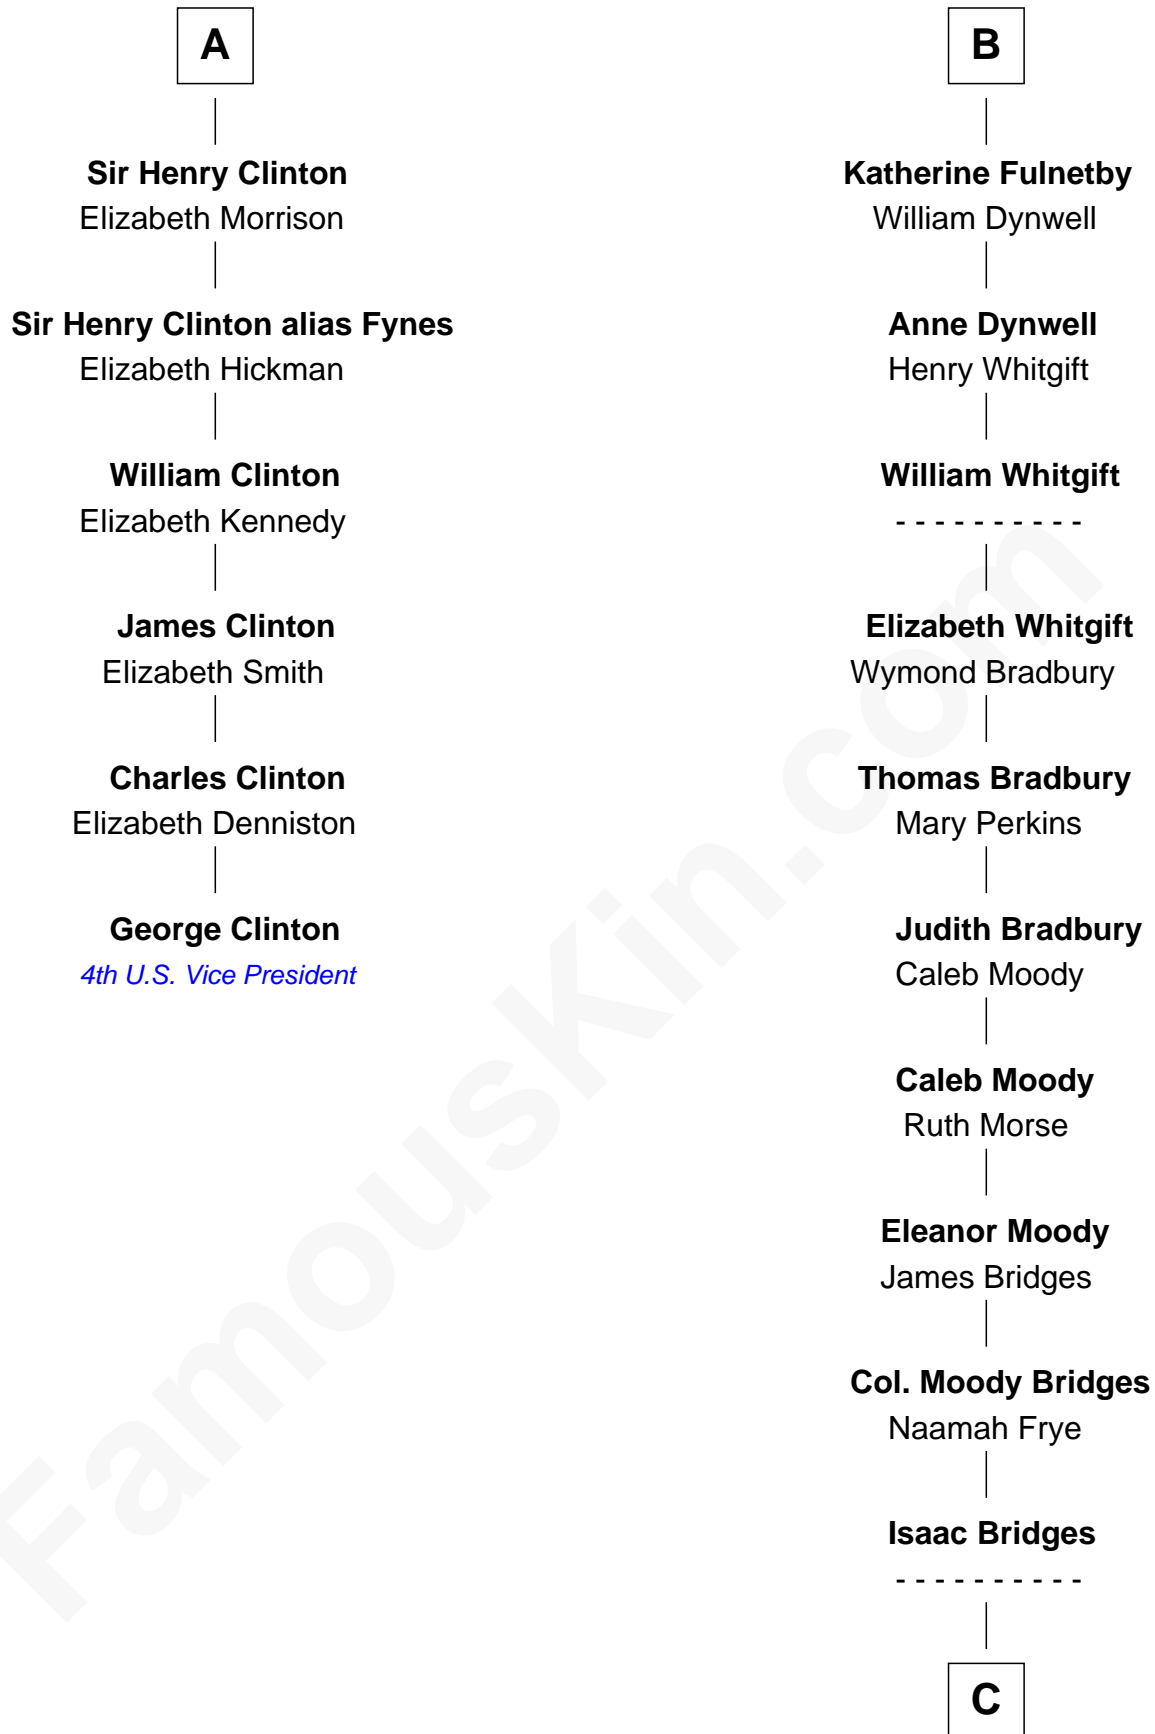

FamousKin.com Relationship Chart of

George Clinton

4th U.S. Vice President

12th cousin 9 times removed of

Owen Brewster

54th Governor of Maine

Sir Maurice de Berkeley

Eve la Zouche

Sir Robert de Clifford

Sir Roger de Clifford

Maud de Beauchamp

Katherine de Clifford

Sir Ralph de Greystoke

Maud de Greystoke

Eudo de Welles

Sir Lionel de Welles

Joan de Waterton

Margaret de Welles

Sir Thomas Dymoke

Jane Dymoke

John Fulnetby

B

C

Abiezer Bridges

Deborah Stover

Rev. Otis Bridges

Margaret Owen

Owen W. Bridges

Lydia A. -----

Carrie S. Bridges

William Edmund Brewster

Owen Brewster