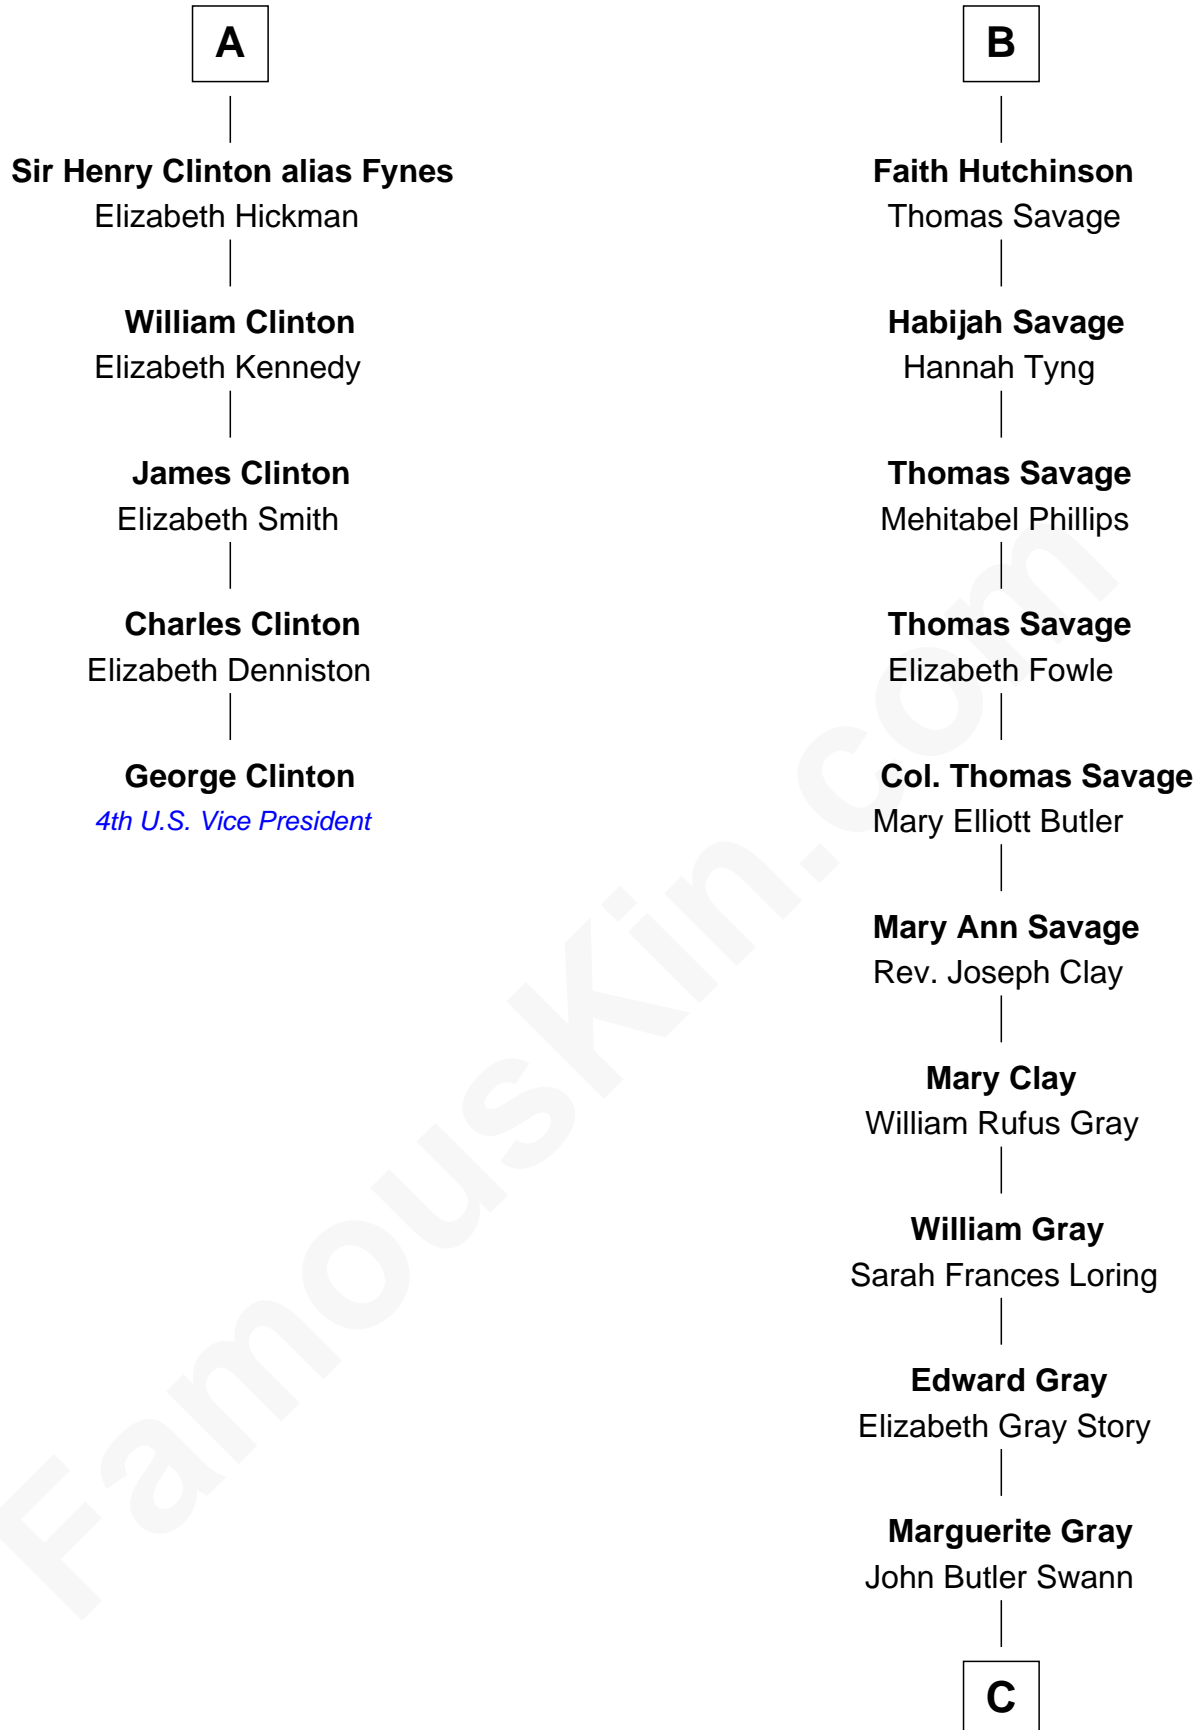

FamousKin.com Relationship Chart of

George Clinton

4th U.S. Vice President

11th cousin 7 times removed of

Story Musgrave

NASA Astronaut

Sir Walter Blount

Sancha de Ayala

C

—
Marguerite Swann

Percy Musgrave

—
Story Musgrave

NASA Astronaut

FamousKin.com