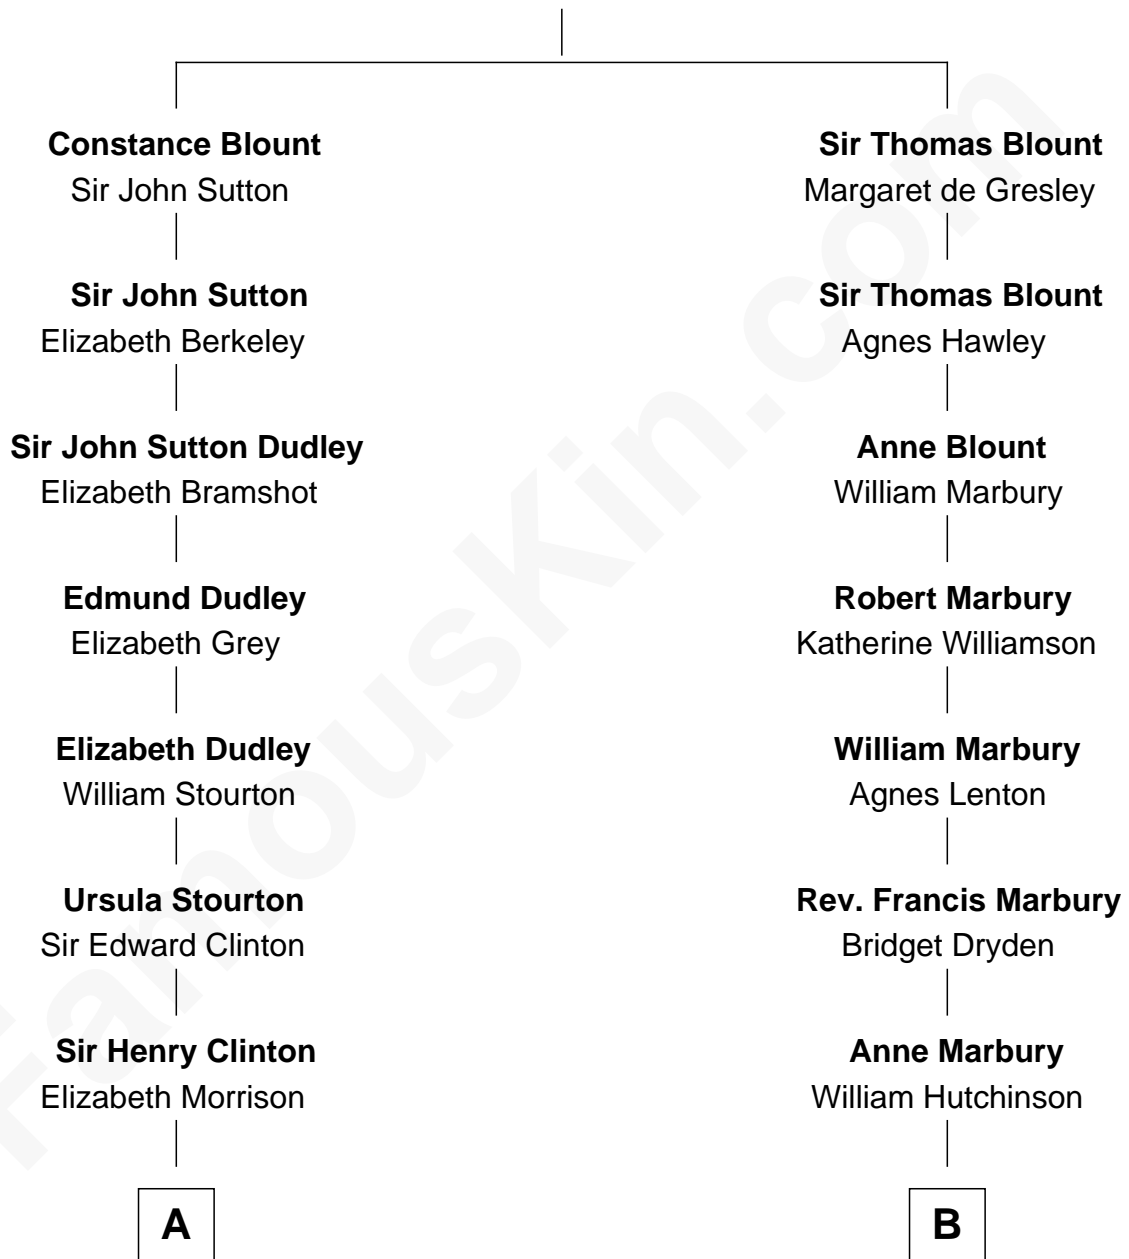

FamousKin.com Relationship Chart of

George Clinton

4th U.S. Vice President

11th cousin 7 times removed of

Story Musgrave

NASA Astronaut

Sir Walter Blount

Sancha de Ayala

C

—
Marguerite Swann

Percy Musgrave

—
Story Musgrave

NASA Astronaut

FamousKin.com