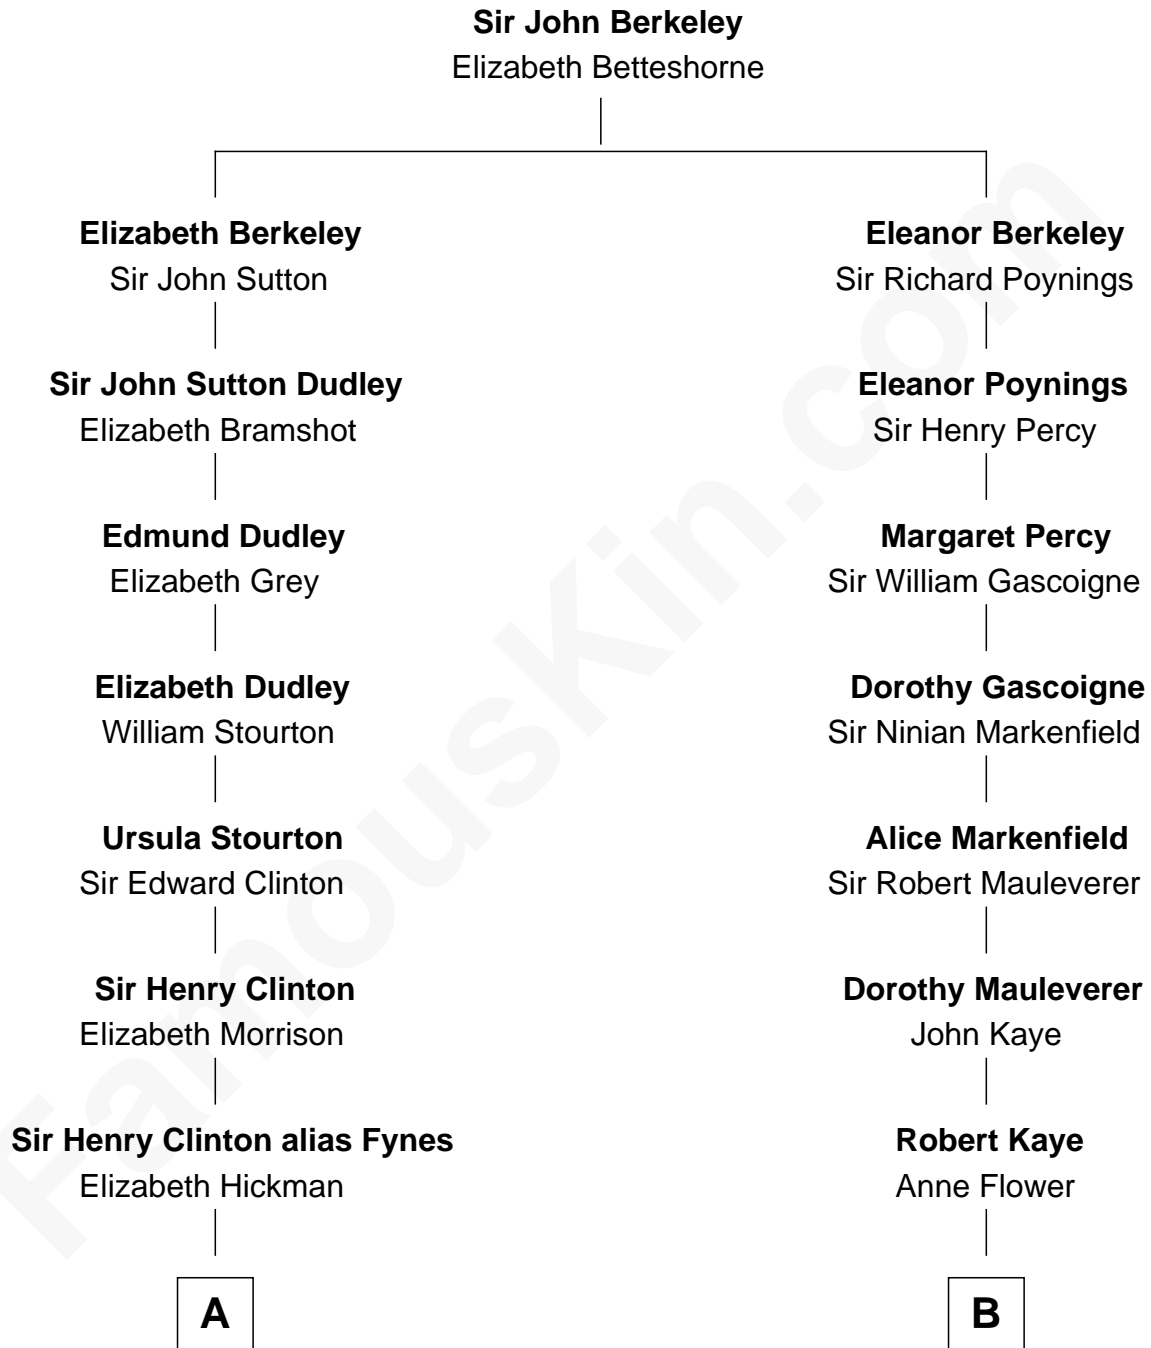

# FamousKin.com Relationship Chart of

**George Clinton**

*4th U.S. Vice President*

10th cousin 9 times removed of

**Story Musgrave**

*NASA Astronaut*

**C**

**Marguerite Gray**  
John Butler Swann

**Marguerite Swann**  
Percy Musgrave

**Story Musgrave**  
*NASA Astronaut*

FamousKin.com