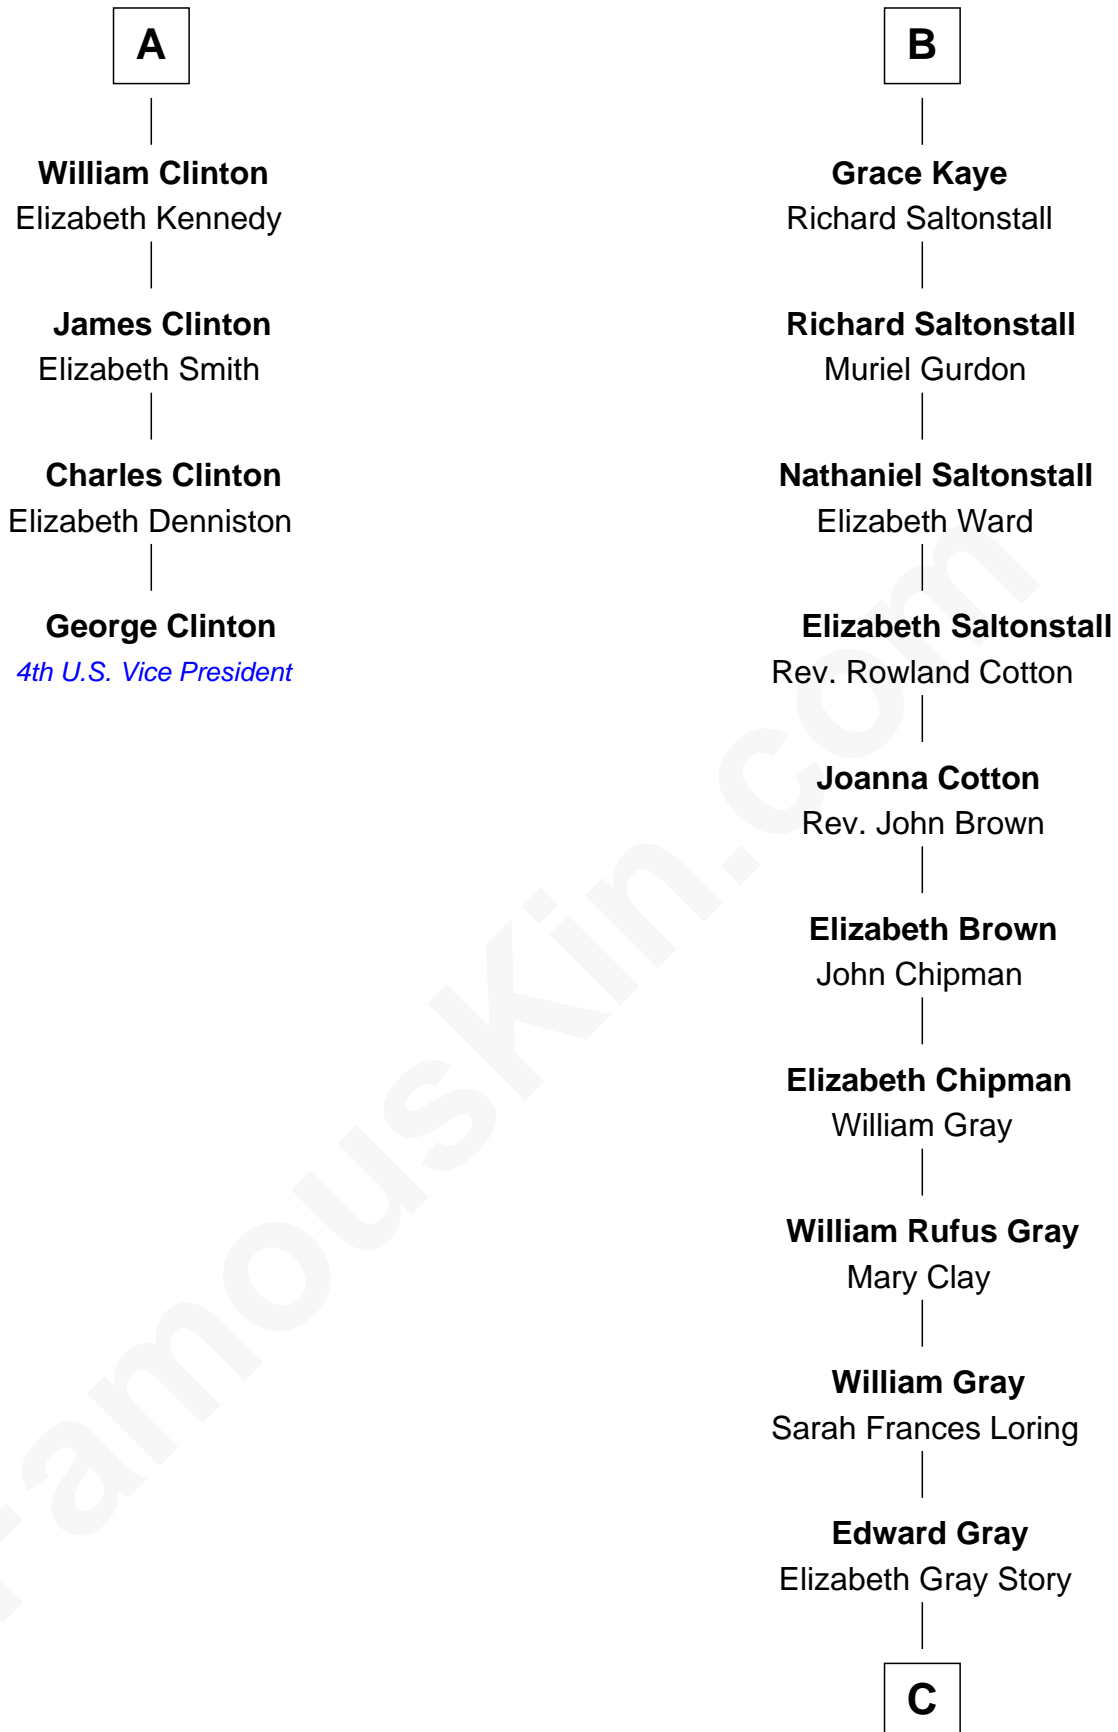

# FamousKin.com Relationship Chart of

**George Clinton**

*4th U.S. Vice President*

10th cousin 9 times removed of

**Story Musgrave**

*NASA Astronaut*

**C**

**Marguerite Gray**  
John Butler Swann

**Marguerite Swann**  
Percy Musgrave

**Story Musgrave**  
*NASA Astronaut*

FamousKin.com