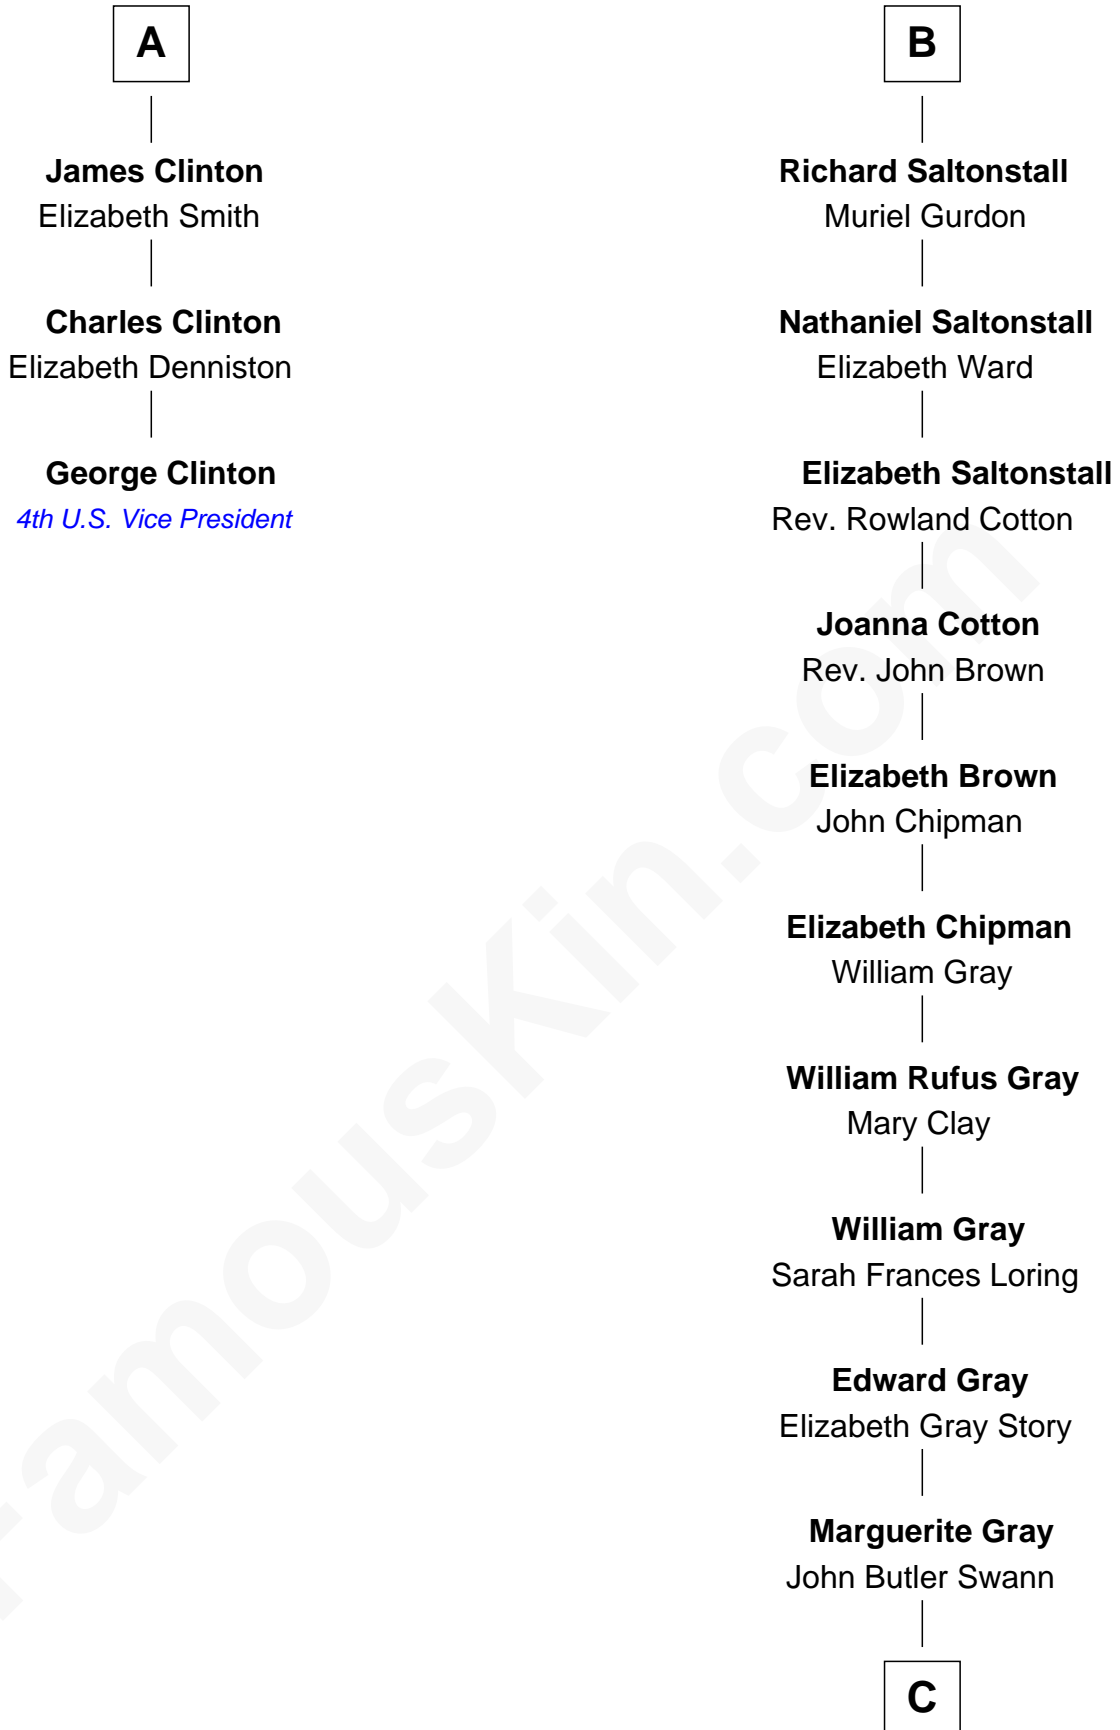

# FamousKin.com Relationship Chart of

**George Clinton**

*4th U.S. Vice President*

9th cousin 9 times removed of

**Story Musgrave**

*NASA Astronaut*

**Sir Henry Percy**  
Eleanor Neville

**Katherine Percy**  
Sir Edmund Grey

**George Grey**  
Catherine Herbert

**Anne Grey**  
Sir John Hussey

**Bridget Hussey**  
Sir Richard Morrison

**Elizabeth Morrison**  
Sir Henry Clinton

**Sir Henry Clinton alias Fynes**  
Elizabeth Hickman

**William Clinton**  
Elizabeth Kennedy

**A**

**Sir Henry Percy**  
Eleanor Poynings

**Margaret Percy**  
Sir William Gascoigne

**Dorothy Gascoigne**  
Sir Ninian Markenfield

**Alice Markenfield**  
Sir Robert Mauleverer

**Dorothy Mauleverer**  
John Kaye

**Robert Kaye**  
Anne Flower

**Grace Kaye**  
Richard Saltonstall

**B**

**C**

—  
**Marguerite Swann**

Percy Musgrave

—  
**Story Musgrave**