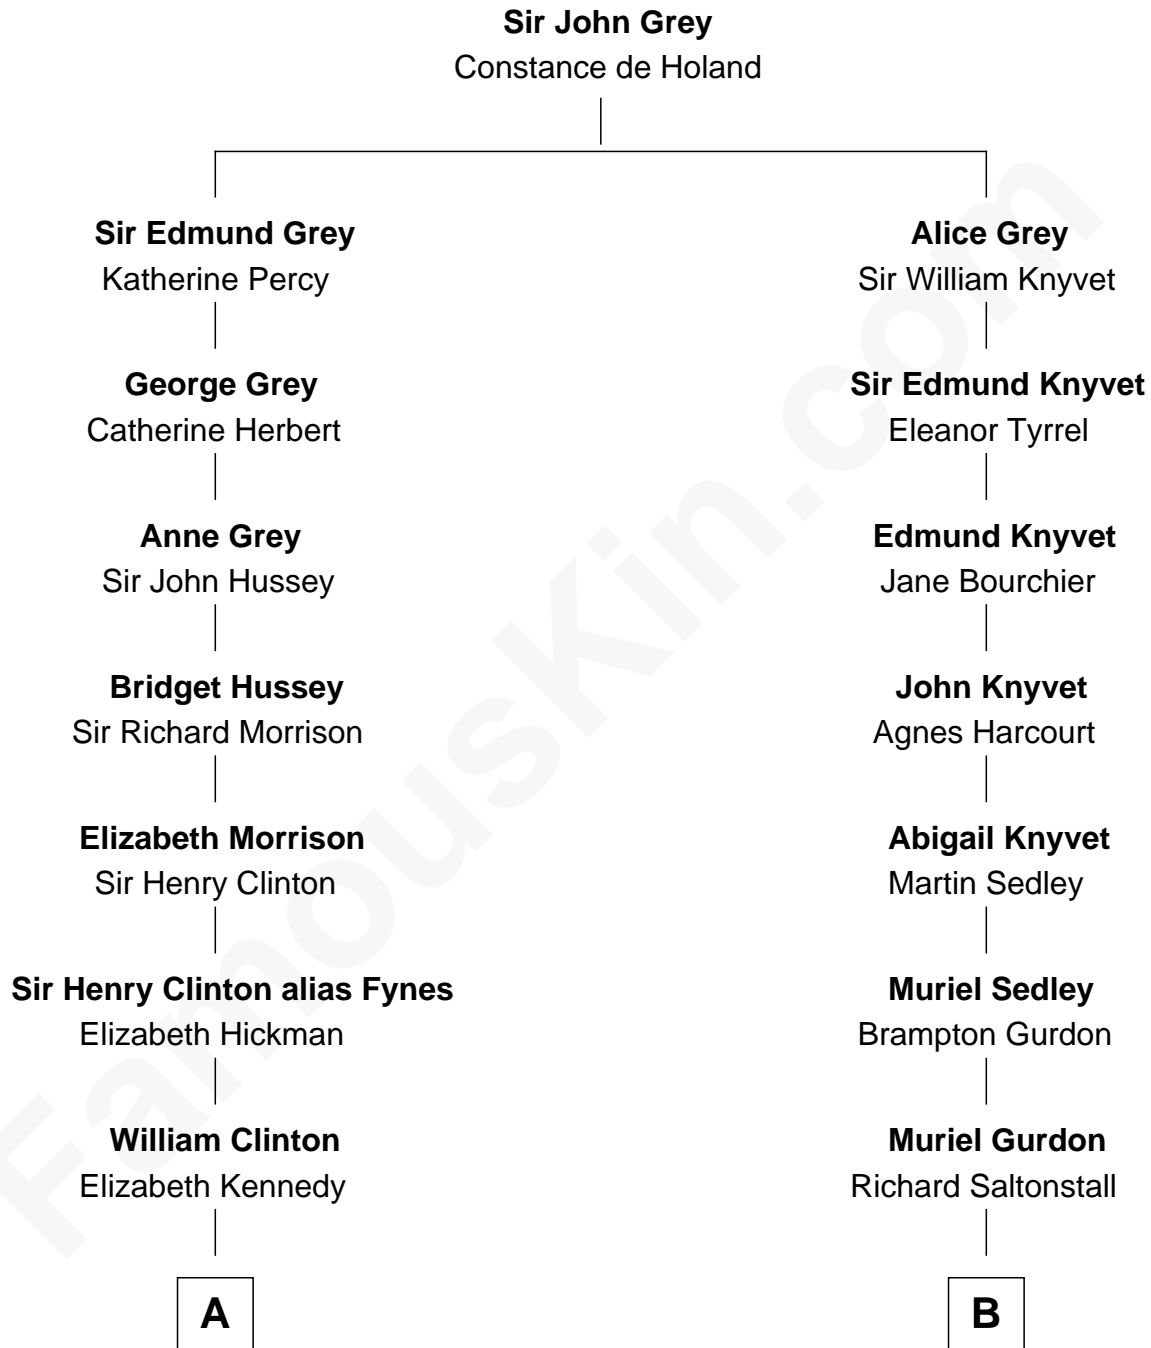

FamousKin.com Relationship Chart of

George Clinton

4th U.S. Vice President

9th cousin 4 times removed of

Horace Gray

U.S. Supreme Court Justice

A

James Clinton
Elizabeth Smith

Charles Clinton
Elizabeth Denniston

George Clinton
4th U.S. Vice President

B

Nathaniel Saltonstall
Elizabeth Ward

Elizabeth Saltonstall
Rev. Rowland Cotton

Joanna Cotton
Rev. John Brown

Elizabeth Brown
John Chipman

Elizabeth Chipman
William Gray

Horace Gray
Harriet Upham

Horace Gray
U.S. Supreme Court Justice