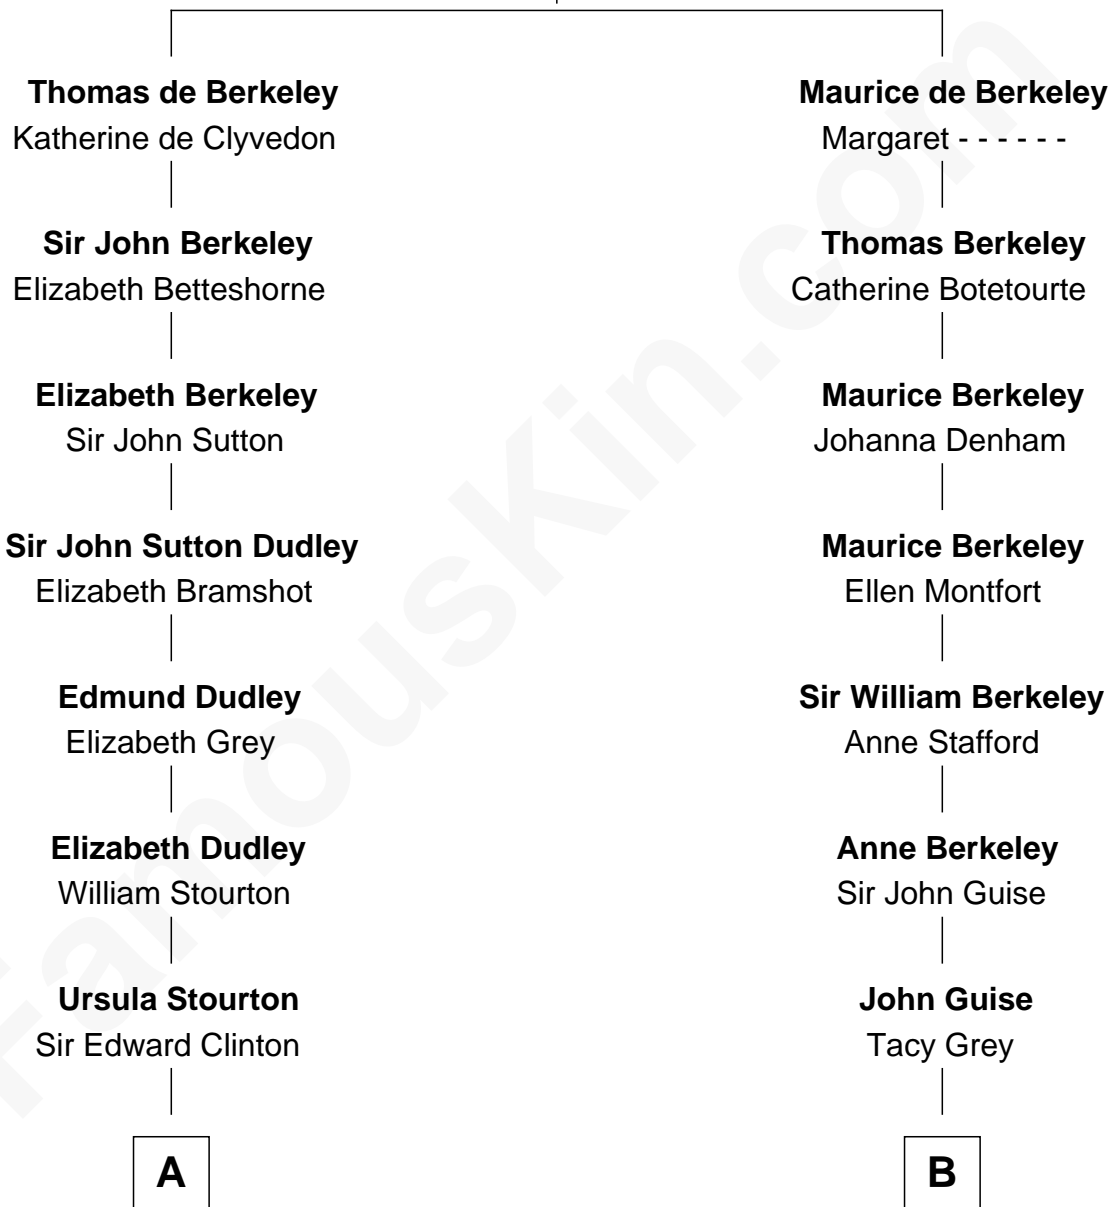

# FamousKin.com Relationship Chart of

**George Clinton**

*4th U.S. Vice President*

12th cousin 9 times removed of

**Linda Hunt**

*TV and Movie Actress*

**Sir Maurice de Berkeley**

Eve la Zouche

**C**

**Charles Edwin Hunt**

Marcia E. Phillips

**Charles Phillips Hunt**

Ella Maria Read

**Charles Edwin Hunt**

Louise Phipps Davy

**Raymond Davy Hunt**