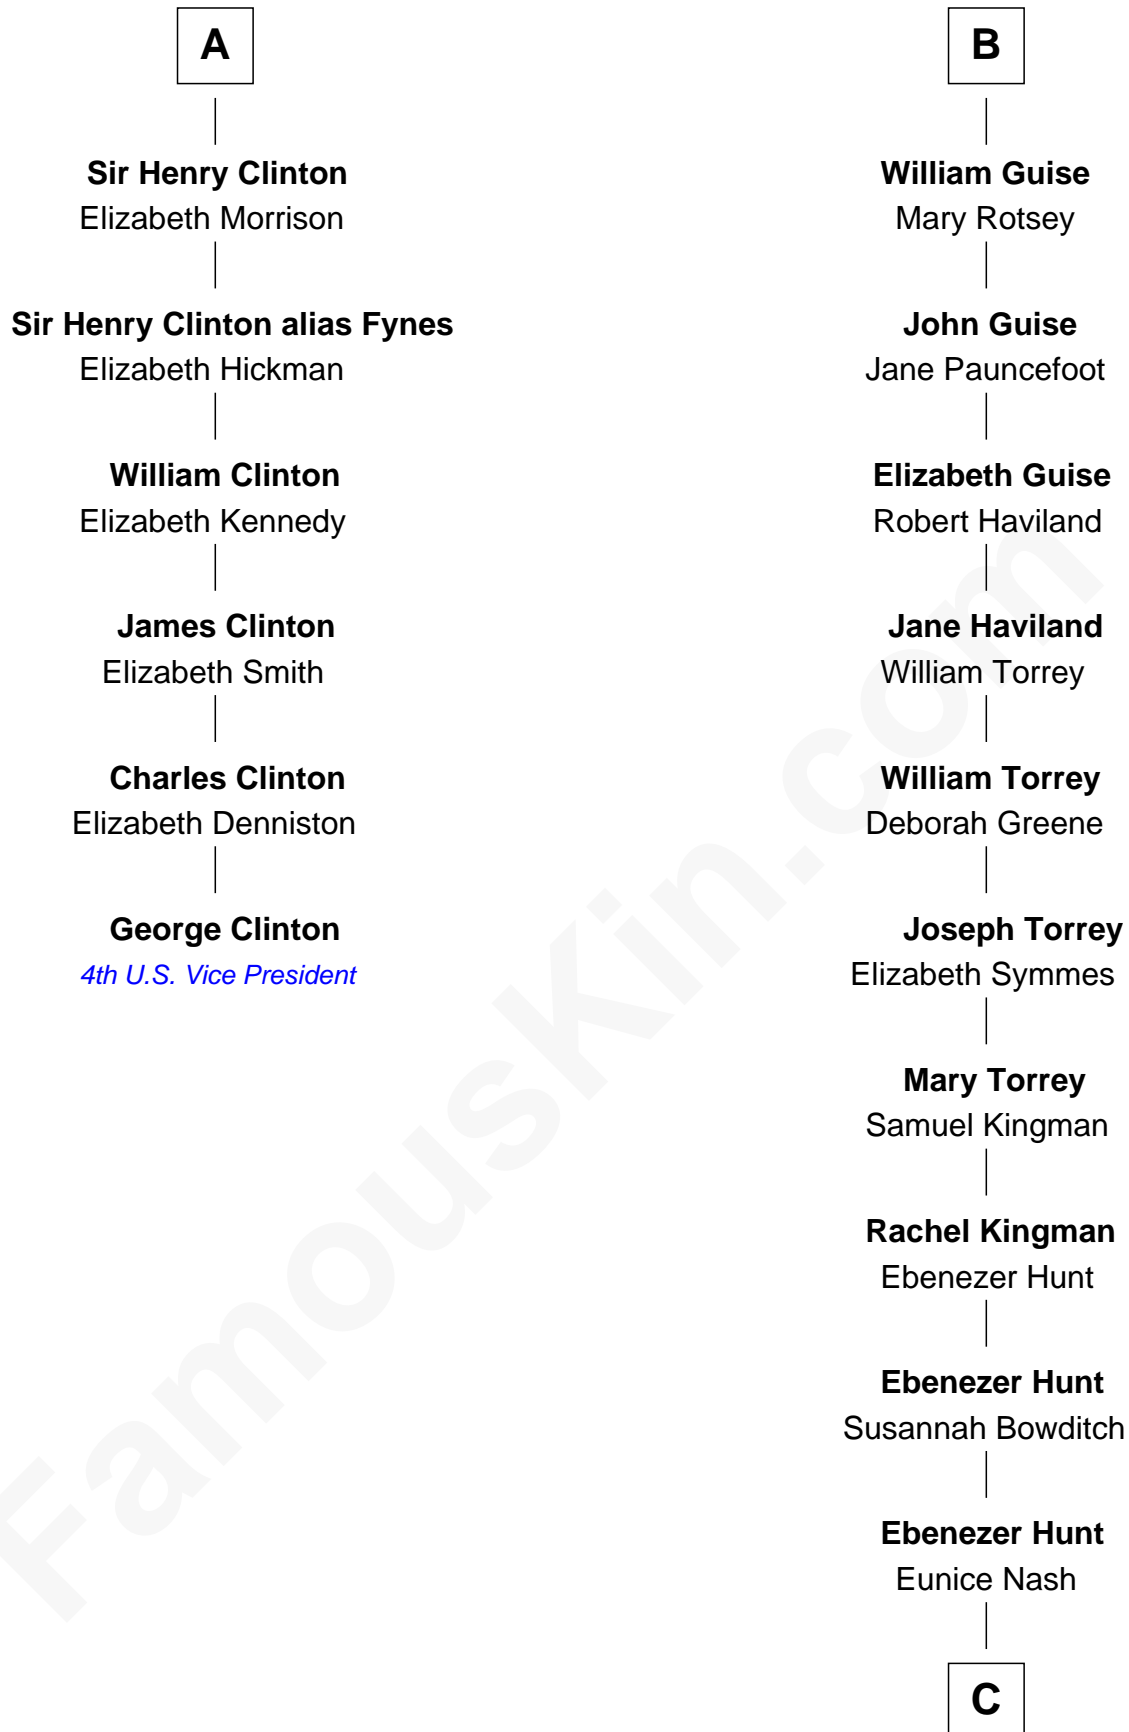

# FamousKin.com Relationship Chart of

**George Clinton**

*4th U.S. Vice President*

12th cousin 9 times removed of

**Linda Hunt**

*TV and Movie Actress*

**Sir Maurice de Berkeley**

Eve la Zouche

**C**

**Charles Edwin Hunt**

Marcia E. Phillips

**Charles Phillips Hunt**

Ella Maria Read

**Charles Edwin Hunt**

Louise Phipps Davy

**Raymond Davy Hunt**