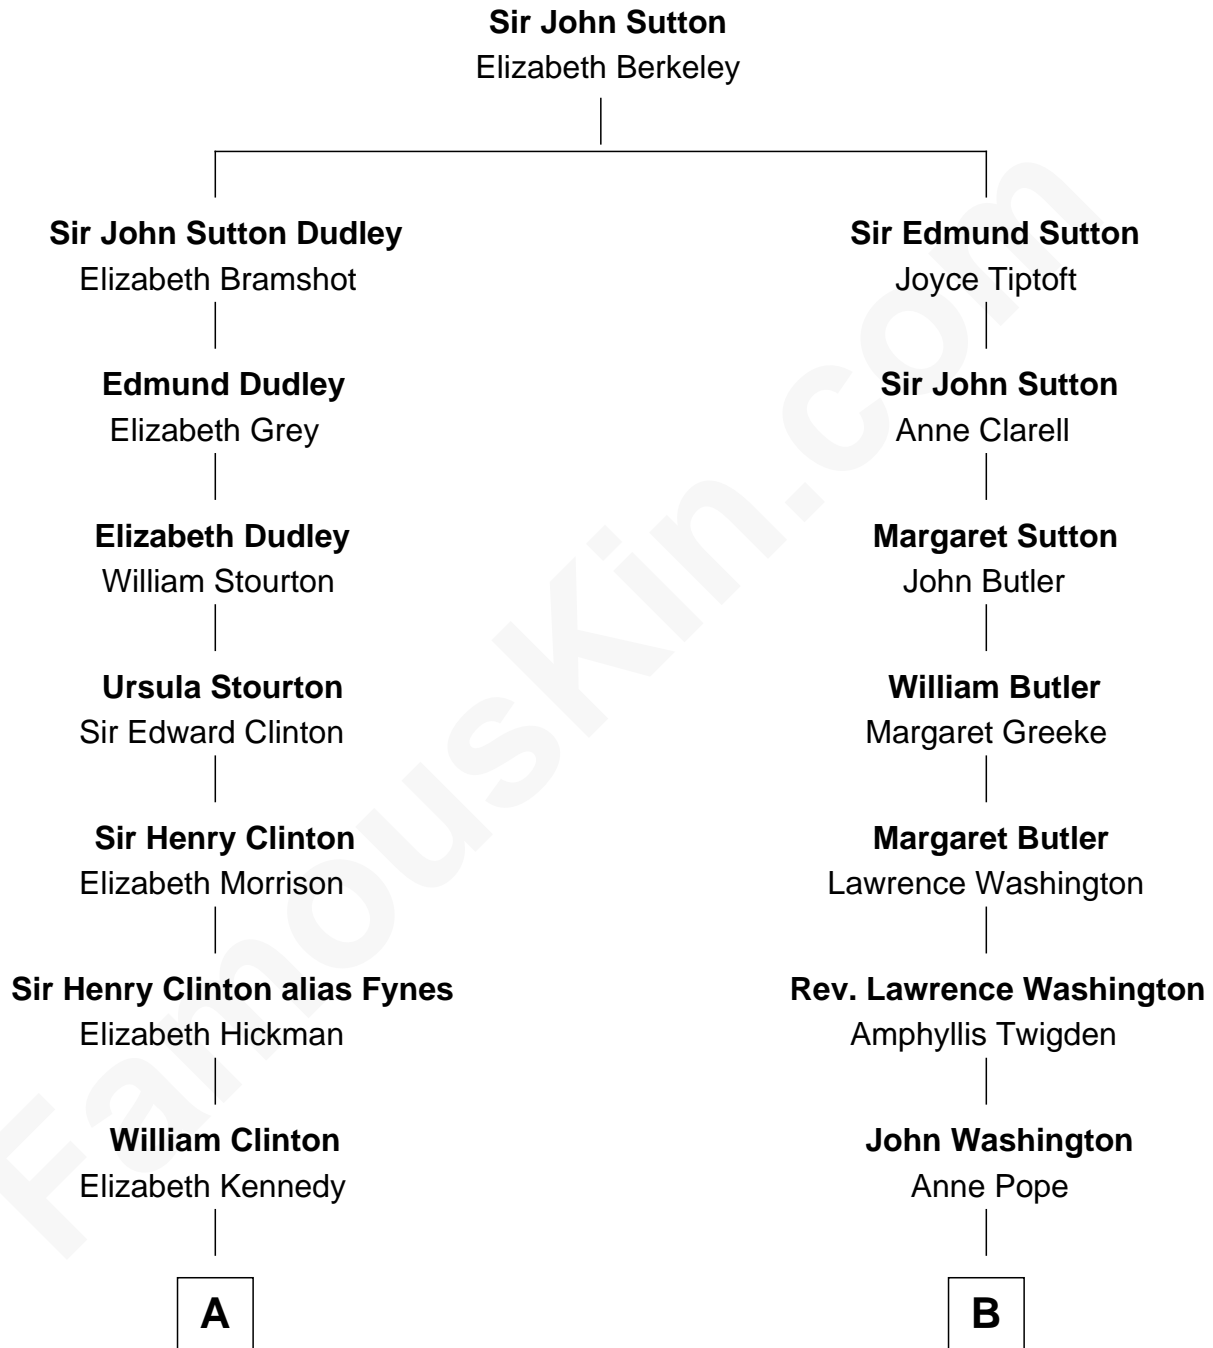

FamousKin.com Relationship Chart of

George Clinton

4th U.S. Vice President

9th cousin 6 times removed of

General George S. Patton

U.S. Army - World War II

A

James Clinton
Elizabeth Smith

Charles Clinton
Elizabeth Denniston

George Clinton
4th U.S. Vice President

B

Lawrence Washington
Mildred Warner

Mildred Washington
Roger Gregory

Frances Gregory
Francis Thornton

William Thornton
Martha Stuart

William Thorton
Eleanor Thompson

Susanna Thompson Thorton
Andrew Glassell

Susan Thornton Glassell
George Smith Patton

George Smith Patton
Ruth Wilson

General George S. Patton
U.S. Army - World War II