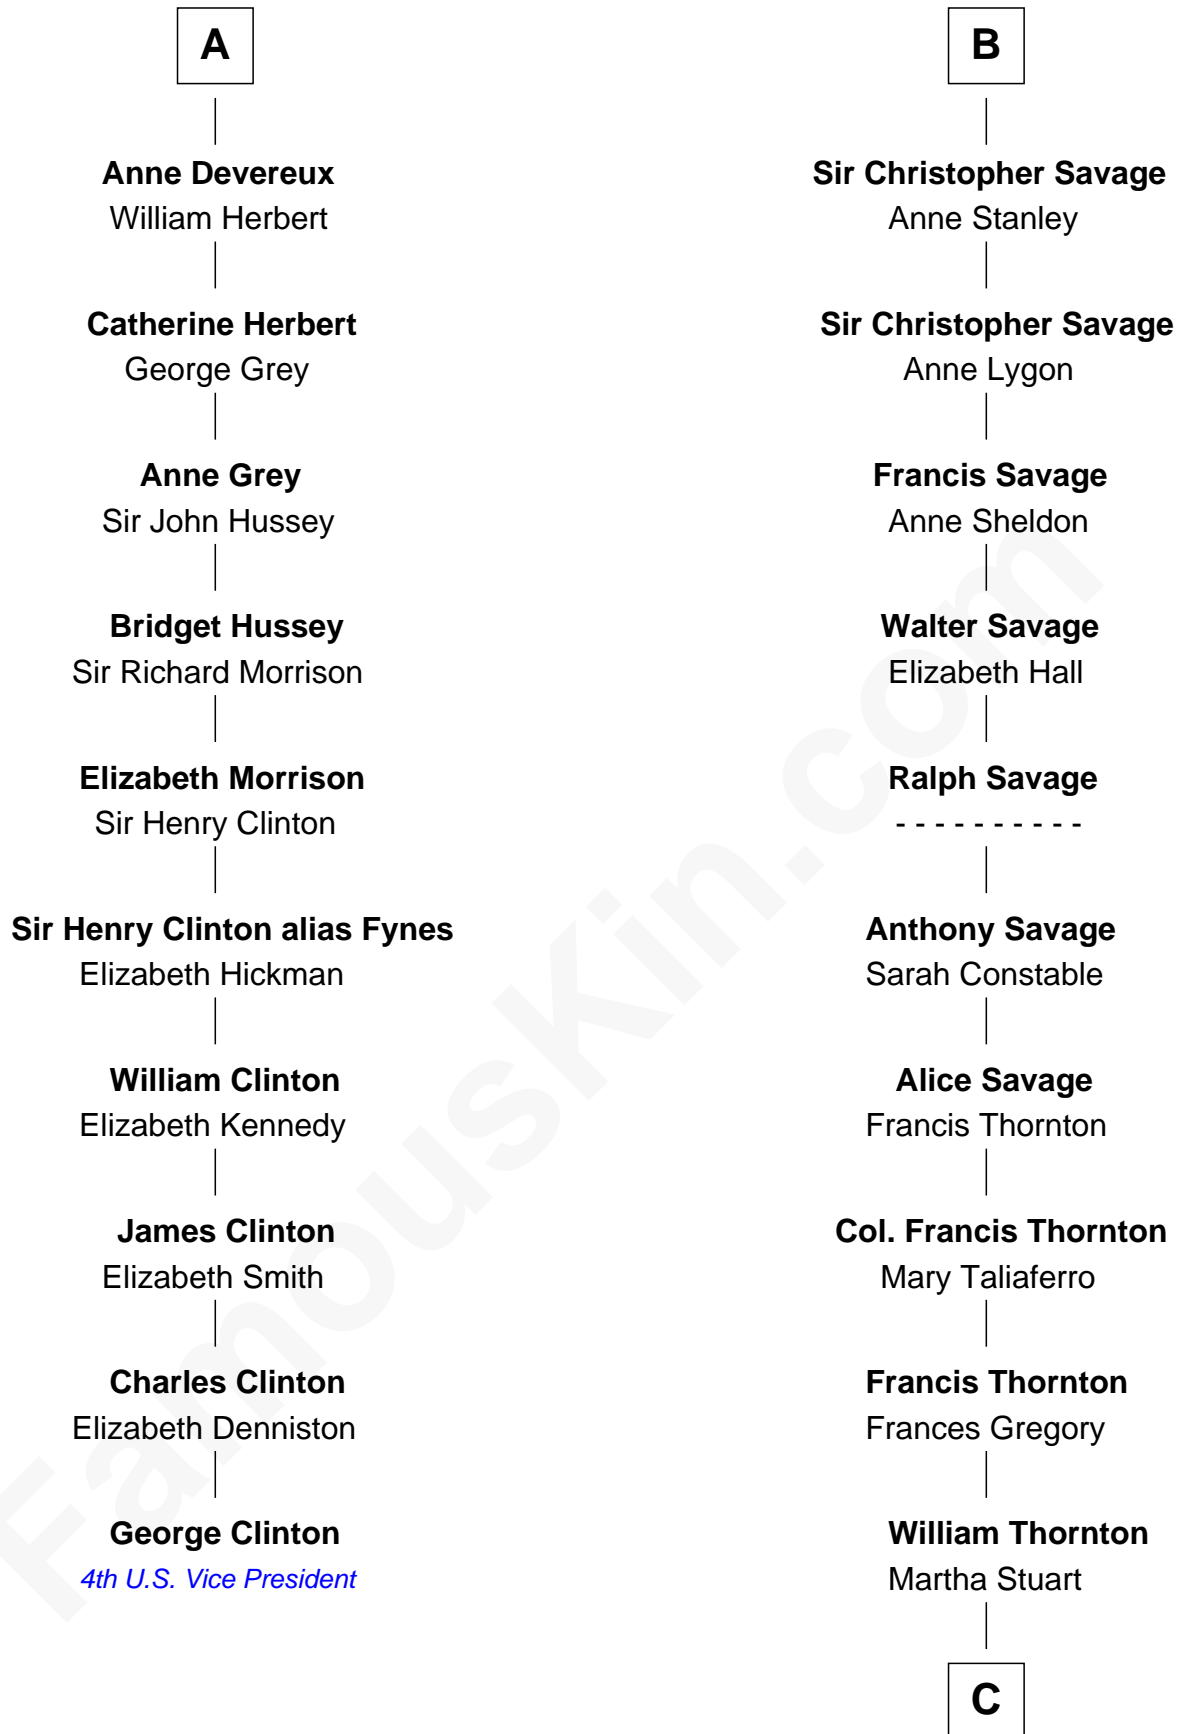

FamousKin.com

Relationship Chart of

George Clinton

4th U.S. Vice President

16th cousin 5 times removed of

General George S. Patton

U.S. Army - World War II

Sir Humphrey de Bohun

Eleanor de Braiose

C

William Thorton
Eleanor Thompson

Susanna Thompson Thorton
Andrew Glassell

Susan Thornton Glassell
George Smith Patton

George Smith Patton
Ruth Wilson

General George S. Patton
U.S. Army - World War II