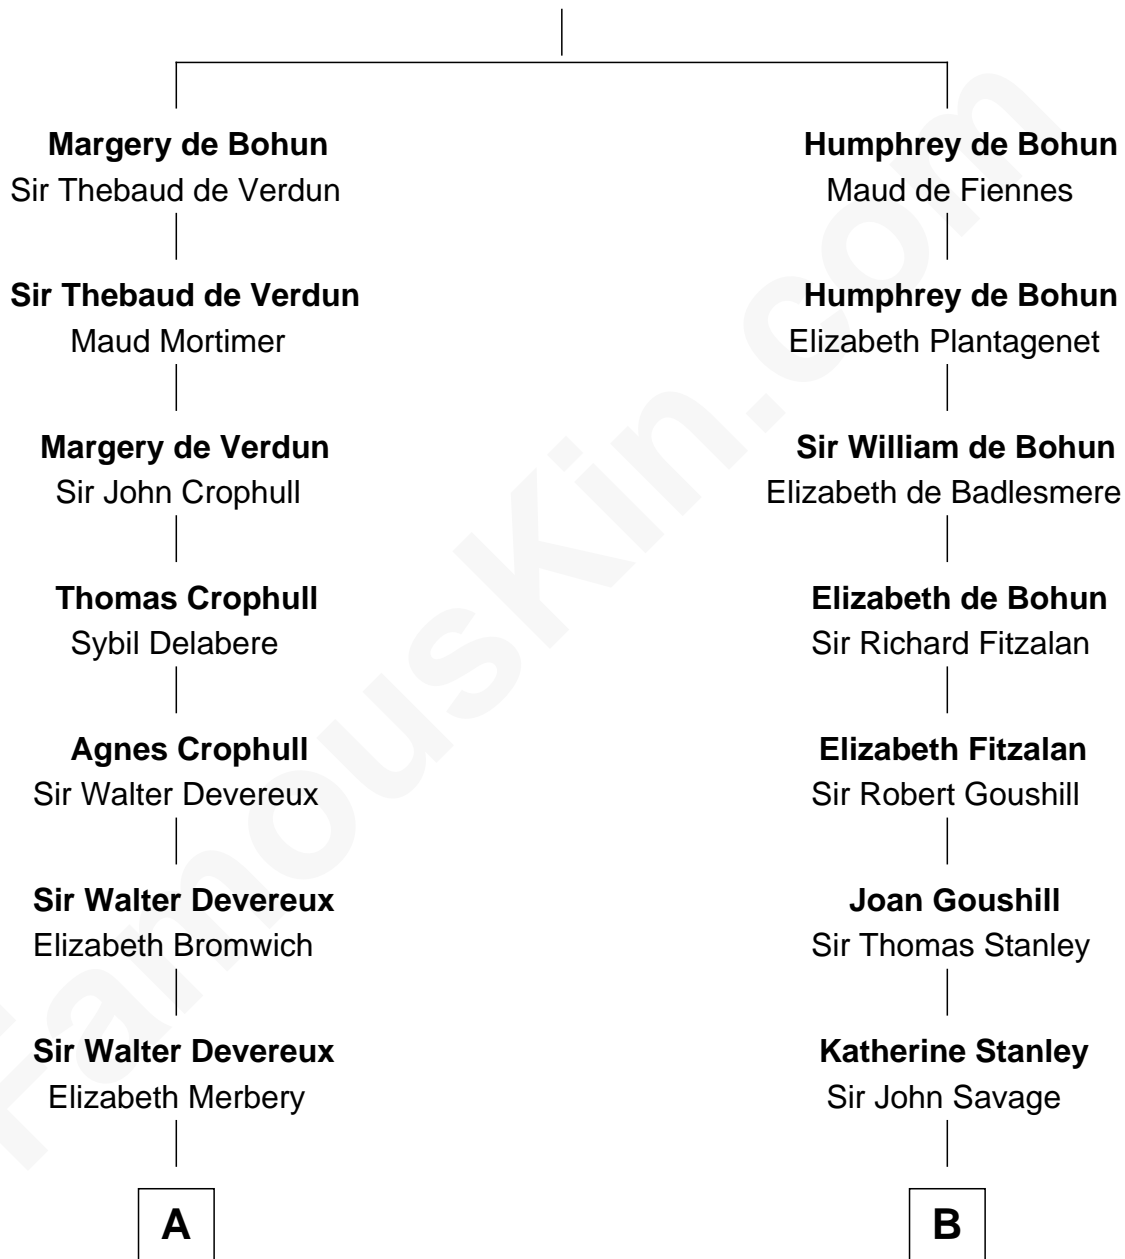

FamousKin.com

Relationship Chart of

George Clinton

4th U.S. Vice President

16th cousin 5 times removed of

General George S. Patton

U.S. Army - World War II

Sir Humphrey de Bohun

Eleanor de Braiose

C

William Thorton
Eleanor Thompson

Susanna Thompson Thorton
Andrew Glassell

Susan Thornton Glassell
George Smith Patton

George Smith Patton
Ruth Wilson

General George S. Patton
U.S. Army - World War II