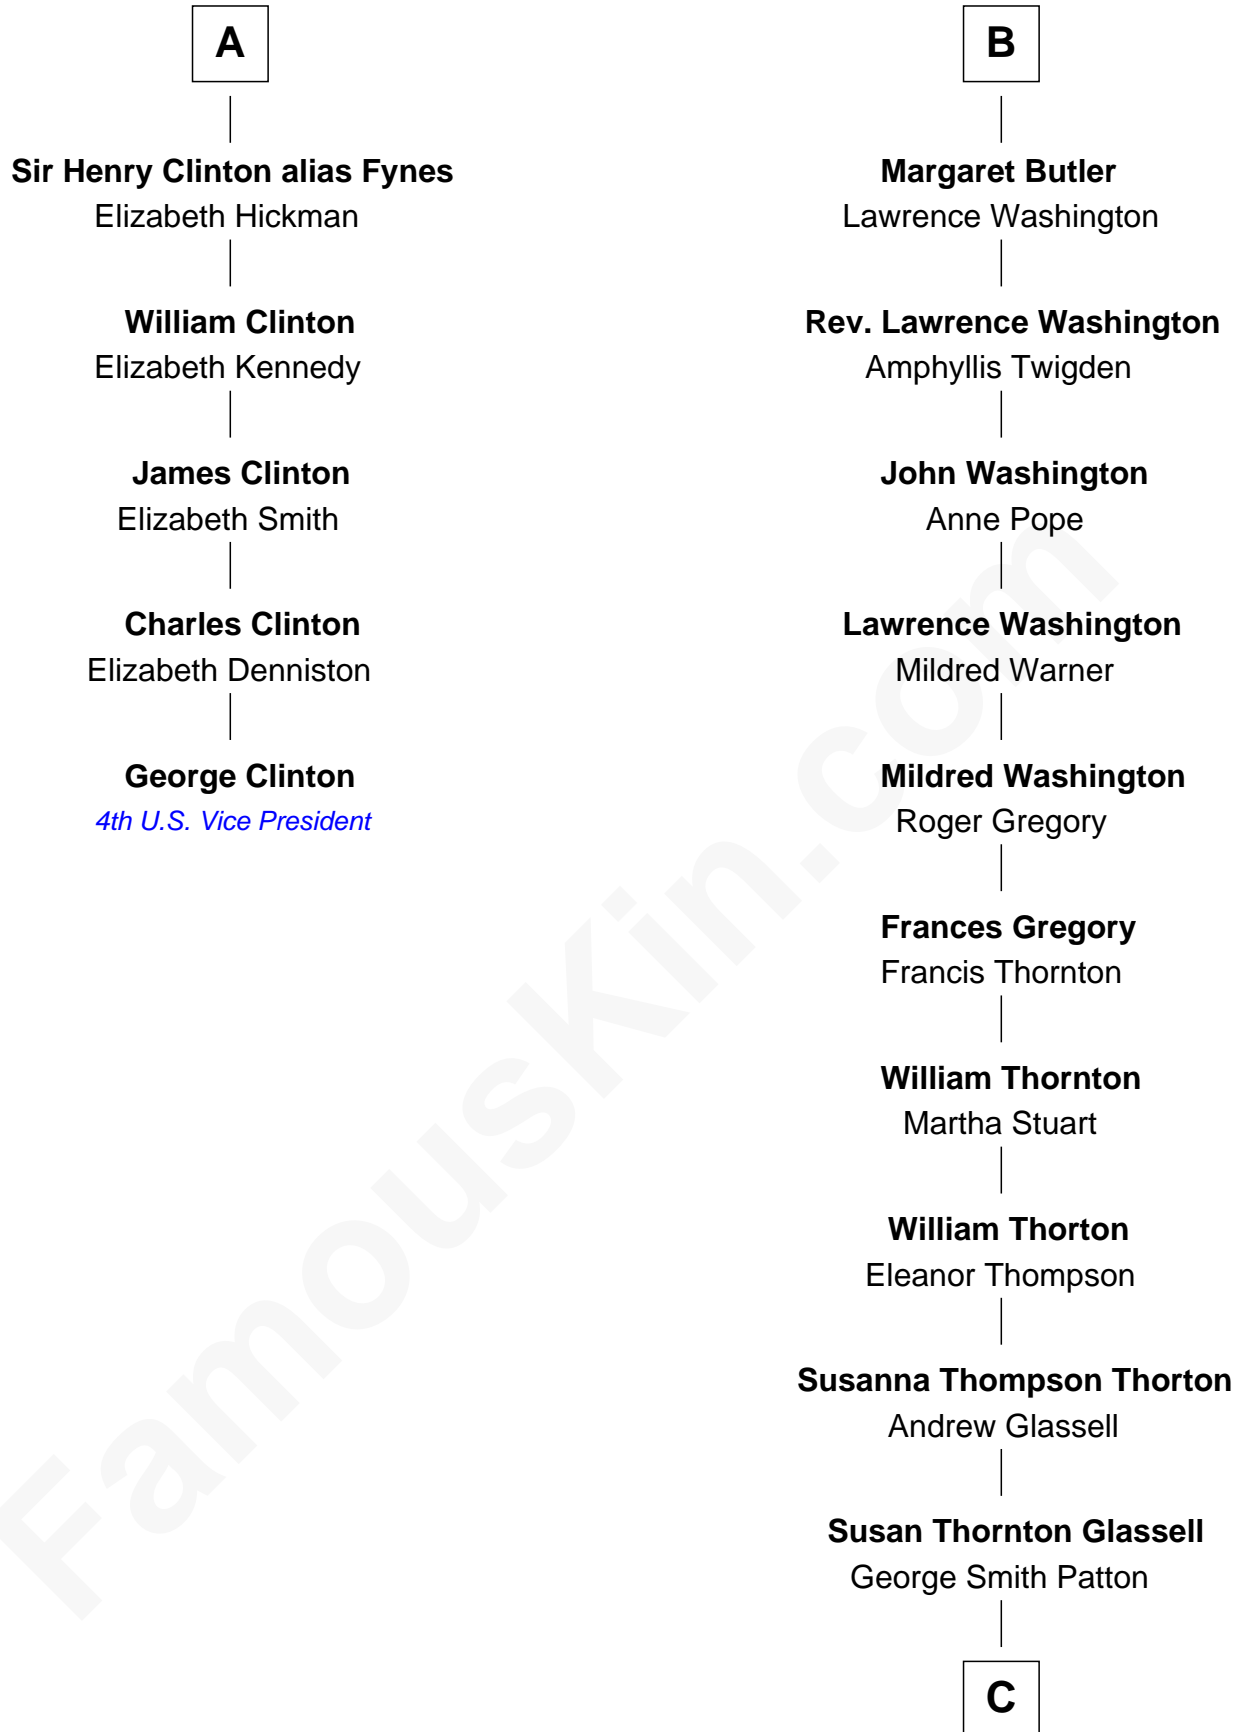

FamousKin.com

Relationship Chart of

George Clinton

4th U.S. Vice President

11th cousin 7 times removed of

General George S. Patton

U.S. Army - World War II

C

George Smith Patton

Ruth Wilson

General George S. Patton

U.S. Army - World War II

FamousKin.com