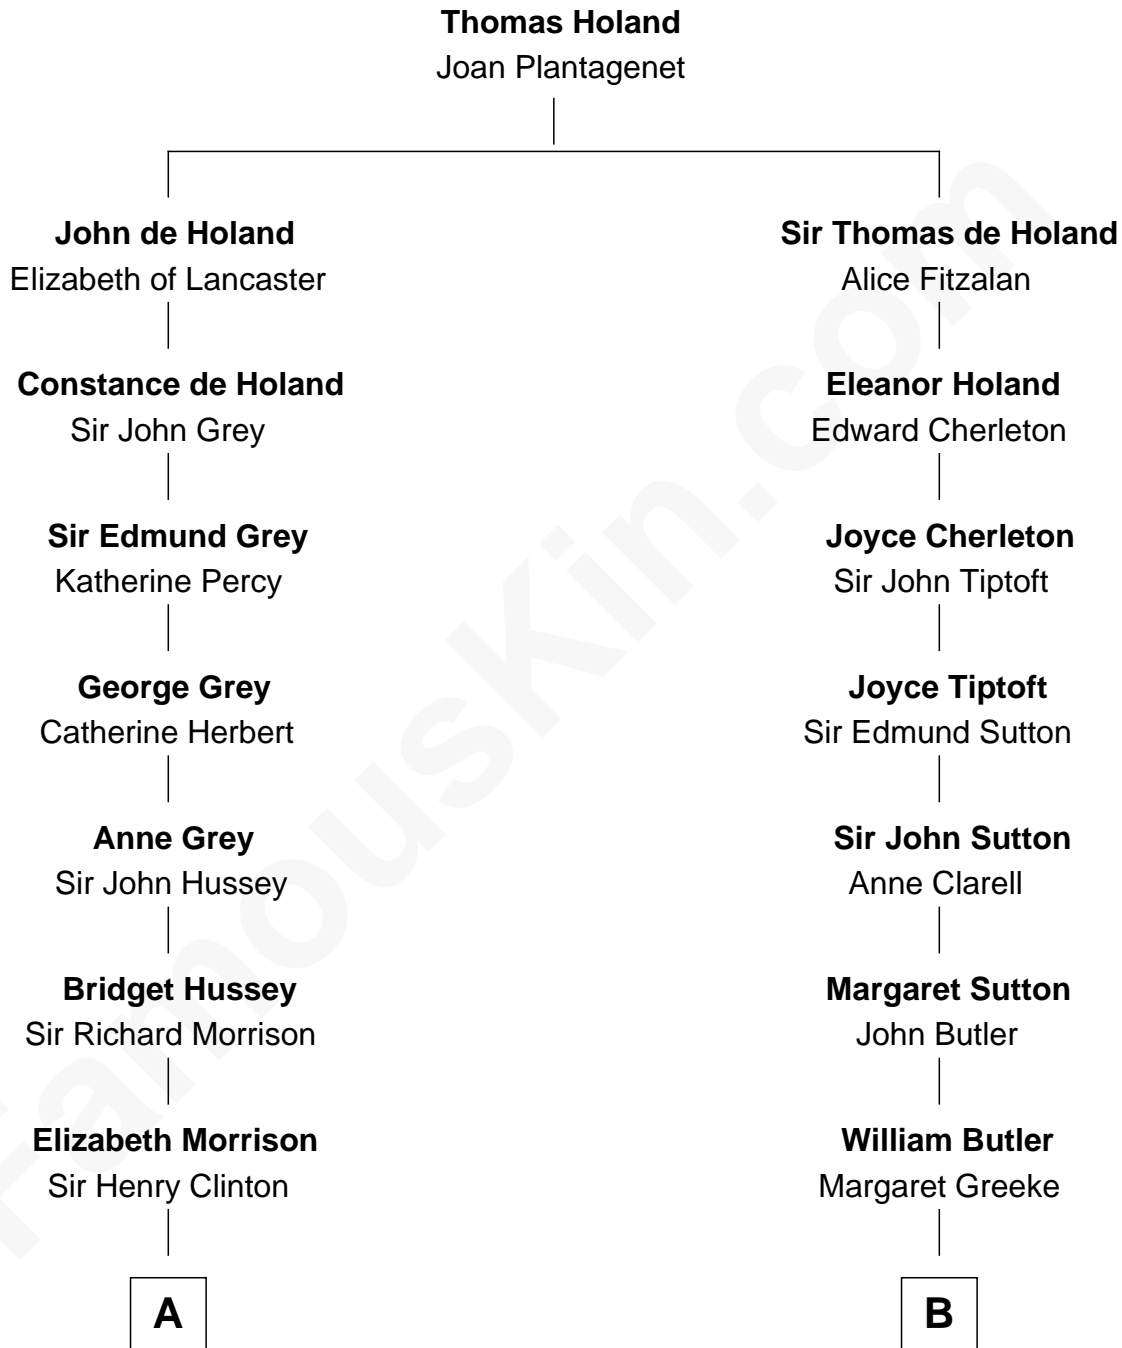

FamousKin.com

Relationship Chart of

George Clinton

4th U.S. Vice President

11th cousin 7 times removed of

General George S. Patton

U.S. Army - World War II

C

George Smith Patton

Ruth Wilson

General George S. Patton

U.S. Army - World War II

FamousKin.com