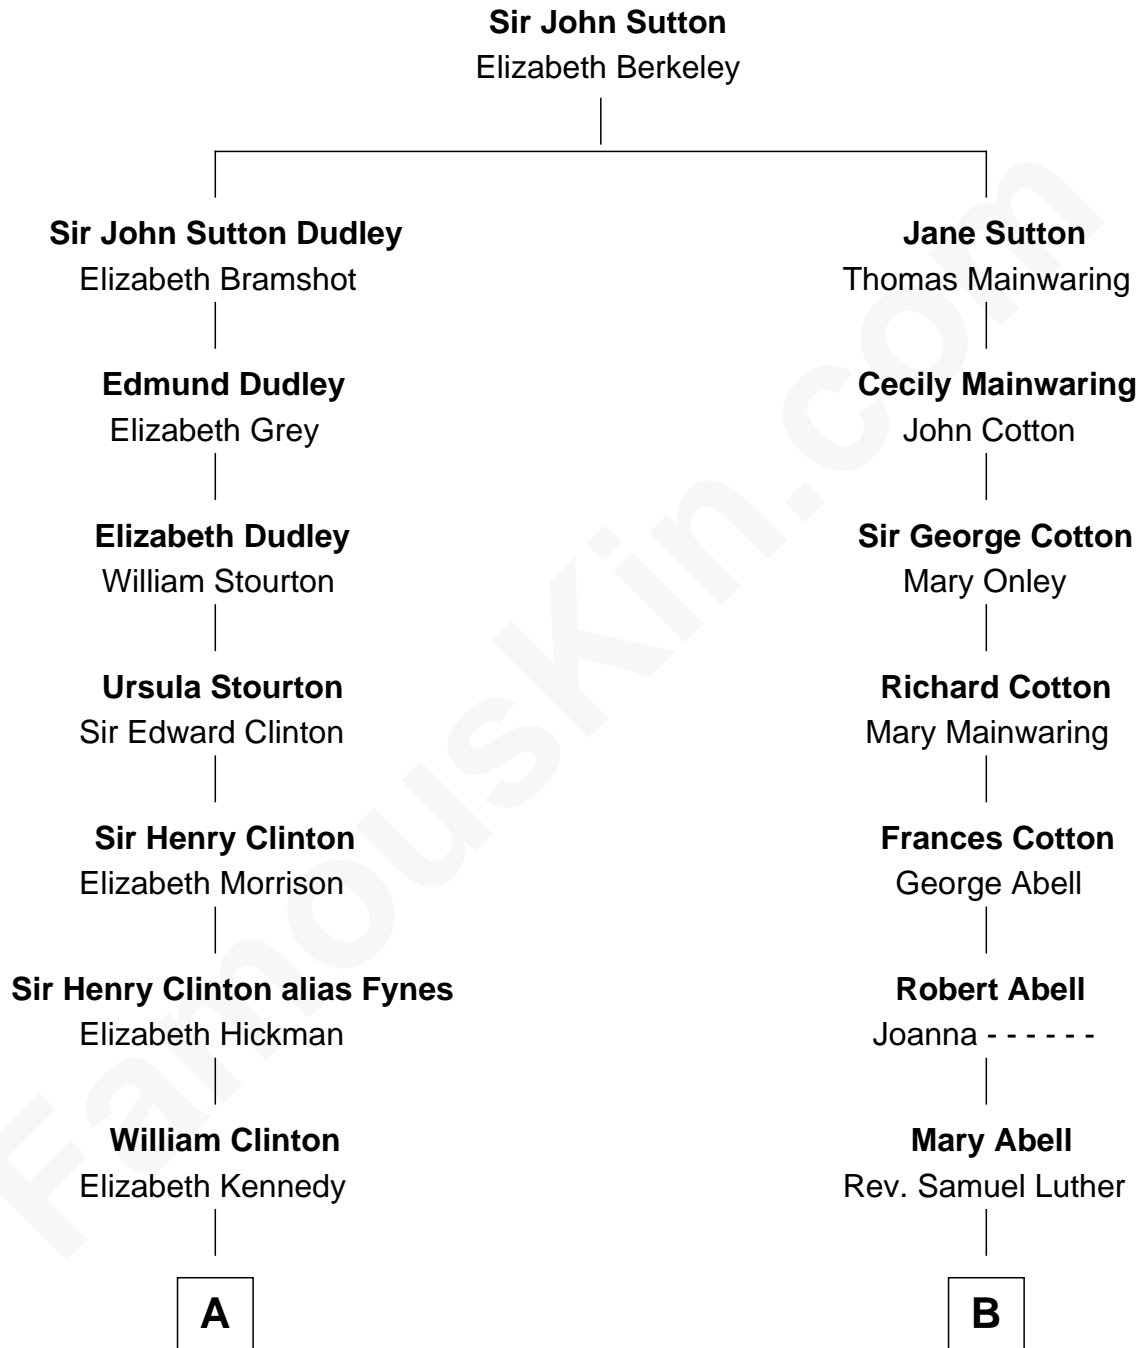

FamousKin.com Relationship Chart of

George Clinton

4th U.S. Vice President

9th cousin 5 times removed of

Lizzie Borden

Accused Murderess

A

James Clinton
Elizabeth Smith

Charles Clinton
Elizabeth Denniston

George Clinton
4th U.S. Vice President

B

Samuel Luther
Sarah - - - - -

James Luther
Martha Slade

Martha Luther
Benjamin Tripp

Susanna Tripp
John Vinnicum

Sarah L. Vinnicum
Joseph Morse

Anthony Morse
Rhoda Morrison

Sarah Anthony Morse
Andrew Jackson Borden

Lizzie Borden
Accused Murderess

FamousKin.com