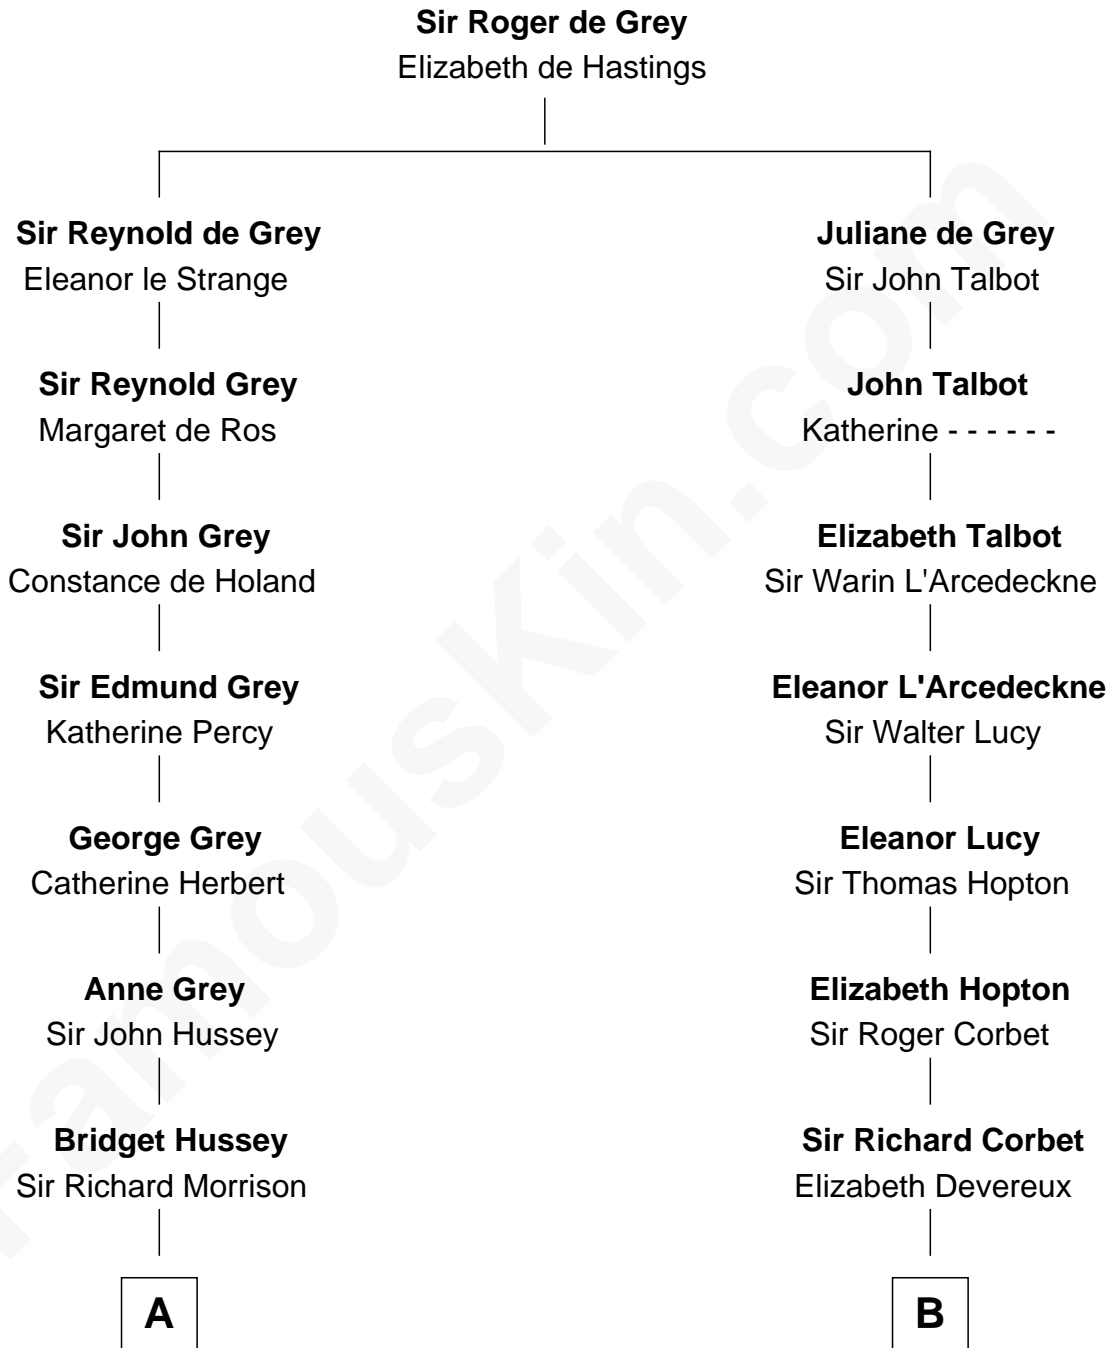

FamousKin.com Relationship Chart of

George Clinton

4th U.S. Vice President

12th cousin 9 times removed of

Lizzie Borden

Accused Murderess

C

—
Susanna Tripp

John Vinnicum

—
Sarah L. Vinnicum

Joseph Morse

—
Anthony Morse

Rhoda Morrison

—
Sarah Anthony Morse

Andrew Jackson Borden

—
Lizzie Borden

Accused Murderess