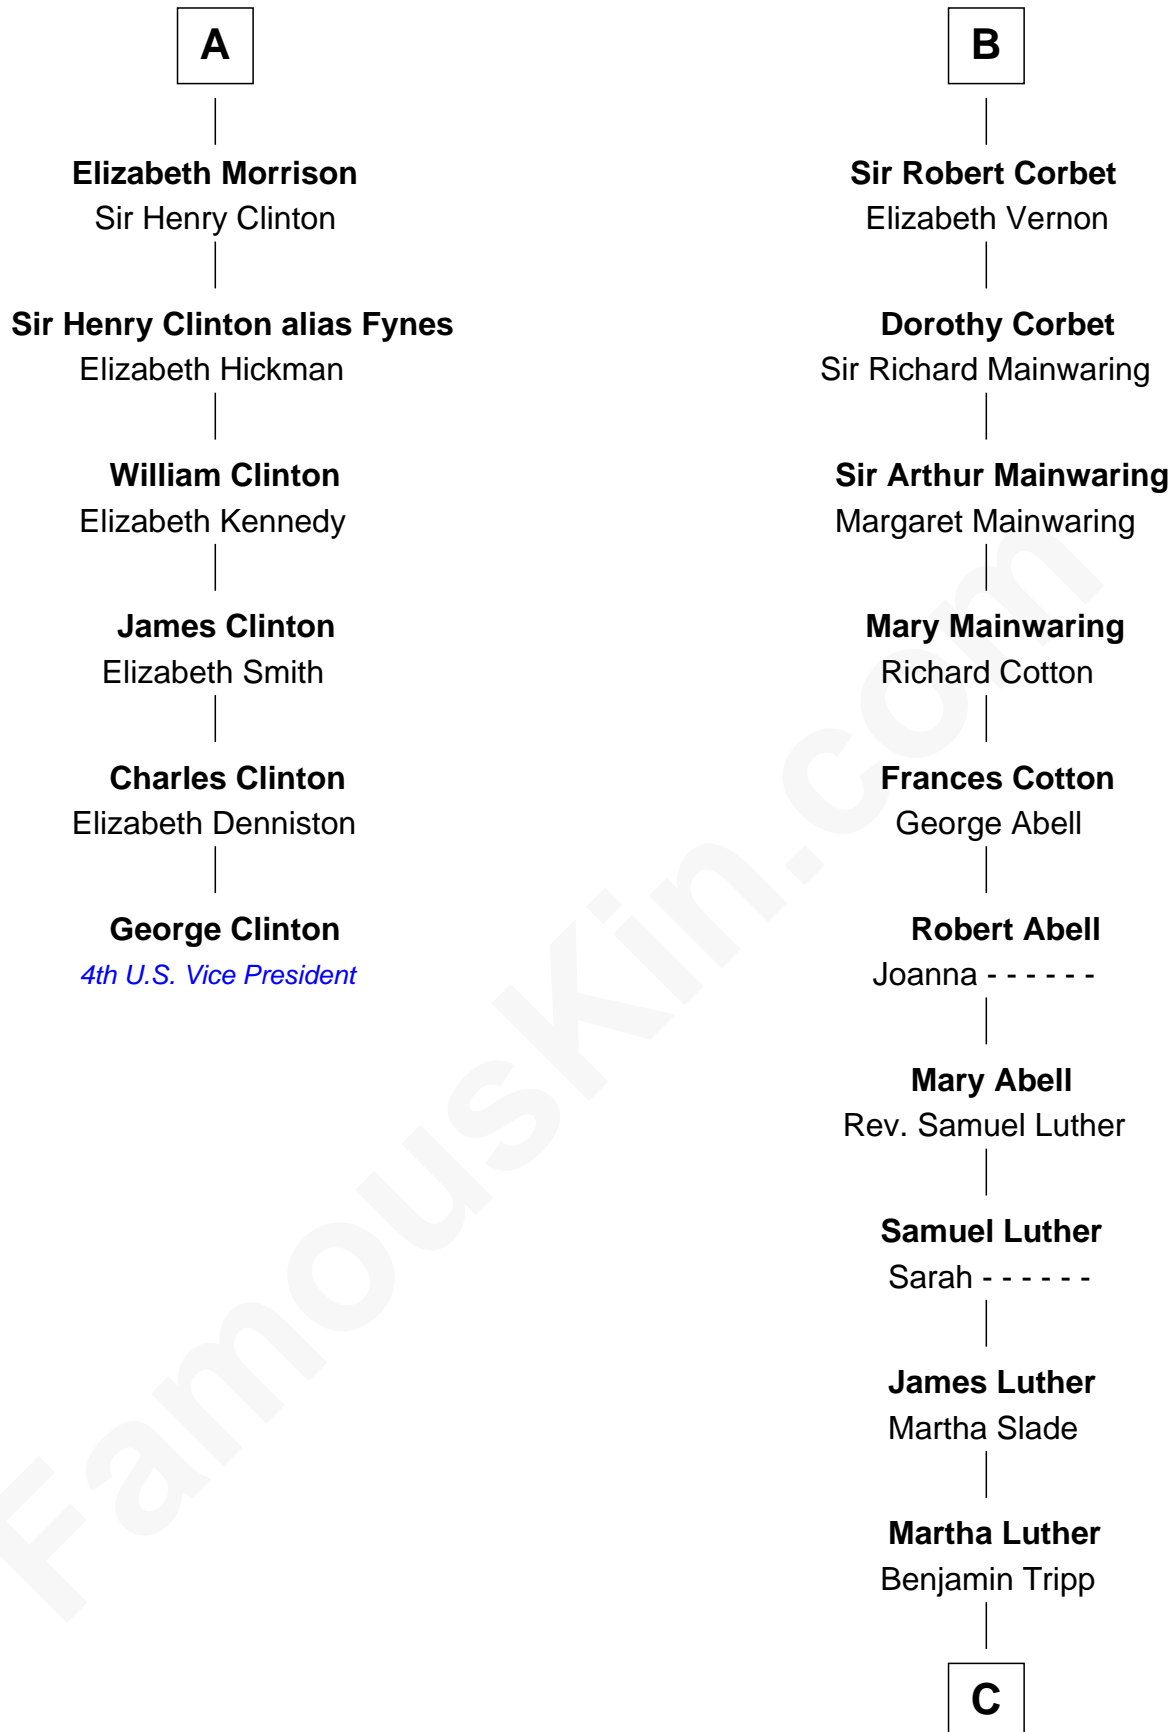

FamousKin.com Relationship Chart of

George Clinton

4th U.S. Vice President

12th cousin 9 times removed of

Lizzie Borden

Accused Murderess

C

—
Susanna Tripp

John Vinnicum

—
Sarah L. Vinnicum

Joseph Morse

—
Anthony Morse

Rhoda Morrison

—
Sarah Anthony Morse

Andrew Jackson Borden

—
Lizzie Borden

Accused Murderess