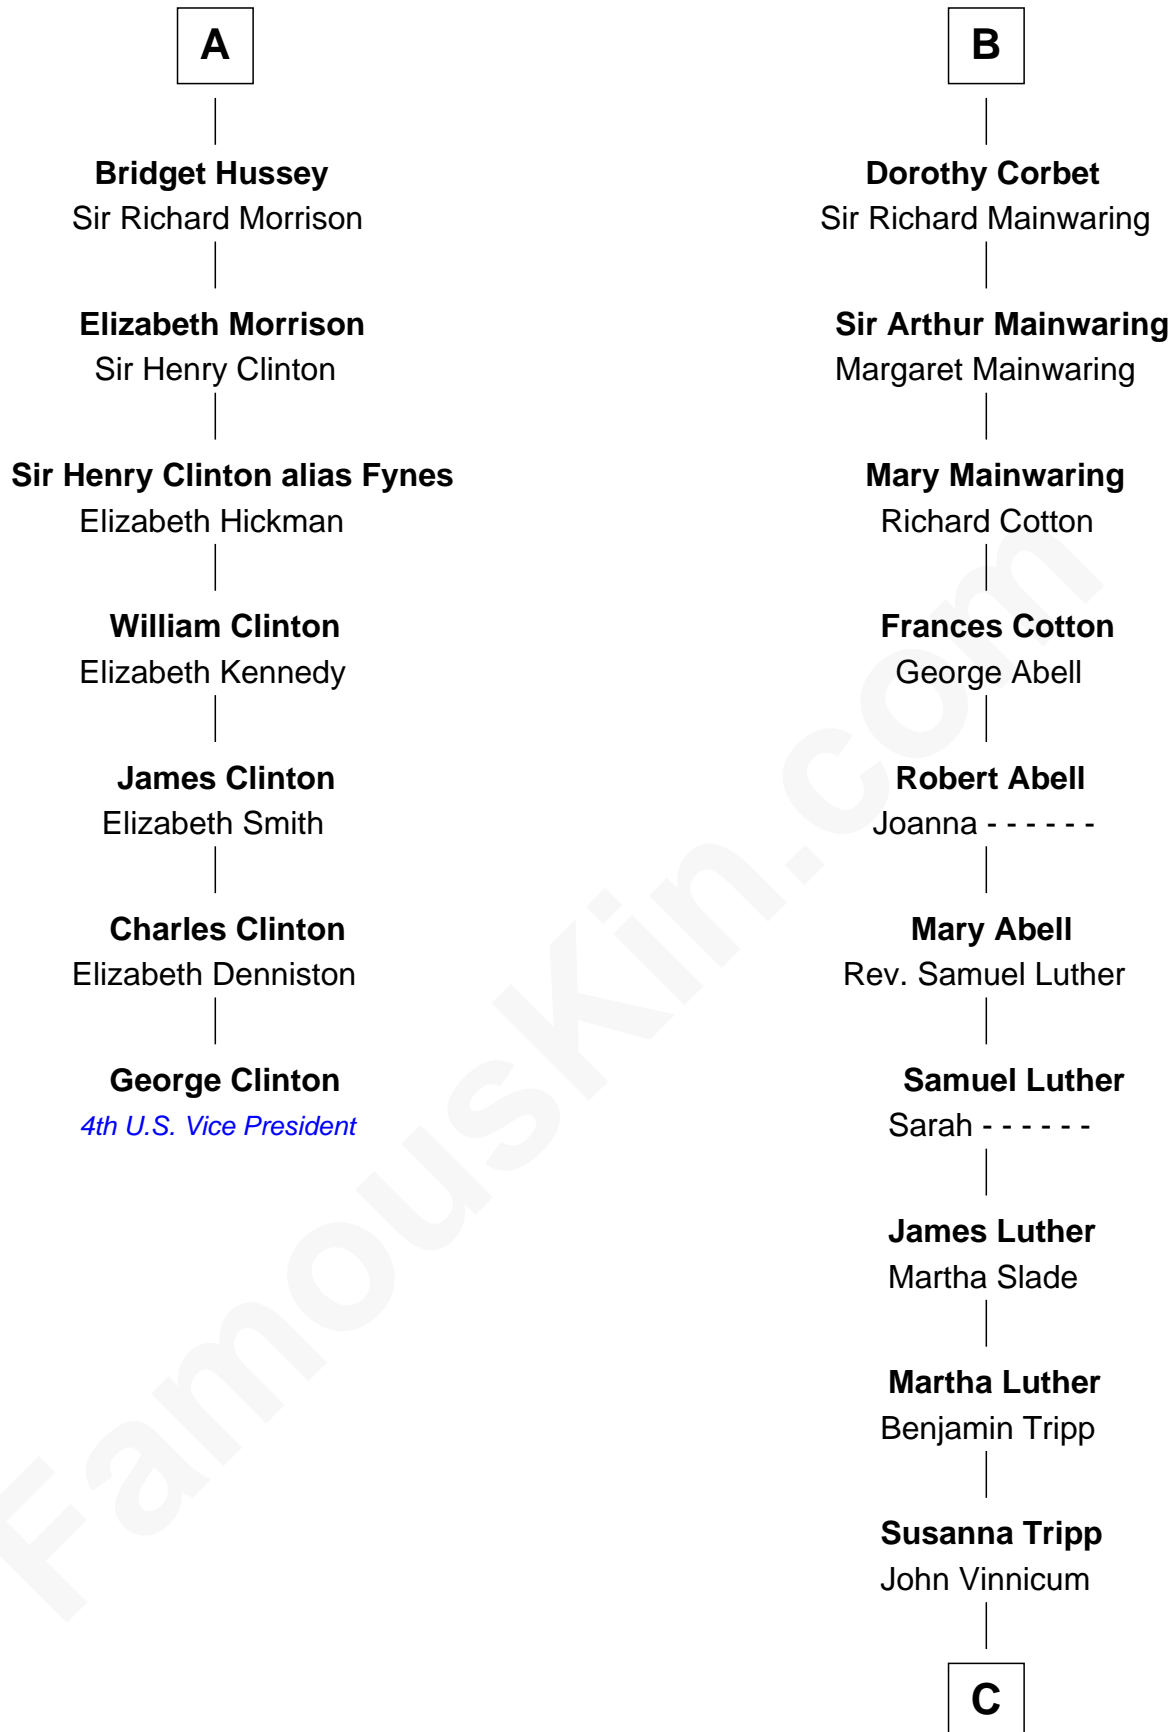

FamousKin.com Relationship Chart of

George Clinton

4th U.S. Vice President

13th cousin 7 times removed of

Lizzie Borden

Accused Murderess

Henry Plantagenet

Maud de Chaworth

Henry of Lancaster
Isabella de Beaumont

Blanche of Lancaster
John of Gaunt

Elizabeth of Lancaster
John de Holand

Constance de Holand
Sir John Grey

Sir Edmund Grey
Katherine Percy

George Grey
Catherine Herbert

Anne Grey
Sir John Hussey

A

Eleanor Plantagenet
Richard Fitzalan

Sir Richard Fitzalan
Elizabeth de Bohun

Joan Fitzalan
Sir William Beauchamp

Joan Beauchamp
James Butler

Elizabeth Butler
John Talbot

Ann Talbot
Sir Henry Vernon

Elizabeth Vernon
Sir Robert Corbet

B

C

—
Sarah L. Vinnicum

Joseph Morse

—
Anthony Morse

Rhoda Morrison

—
Sarah Anthony Morse