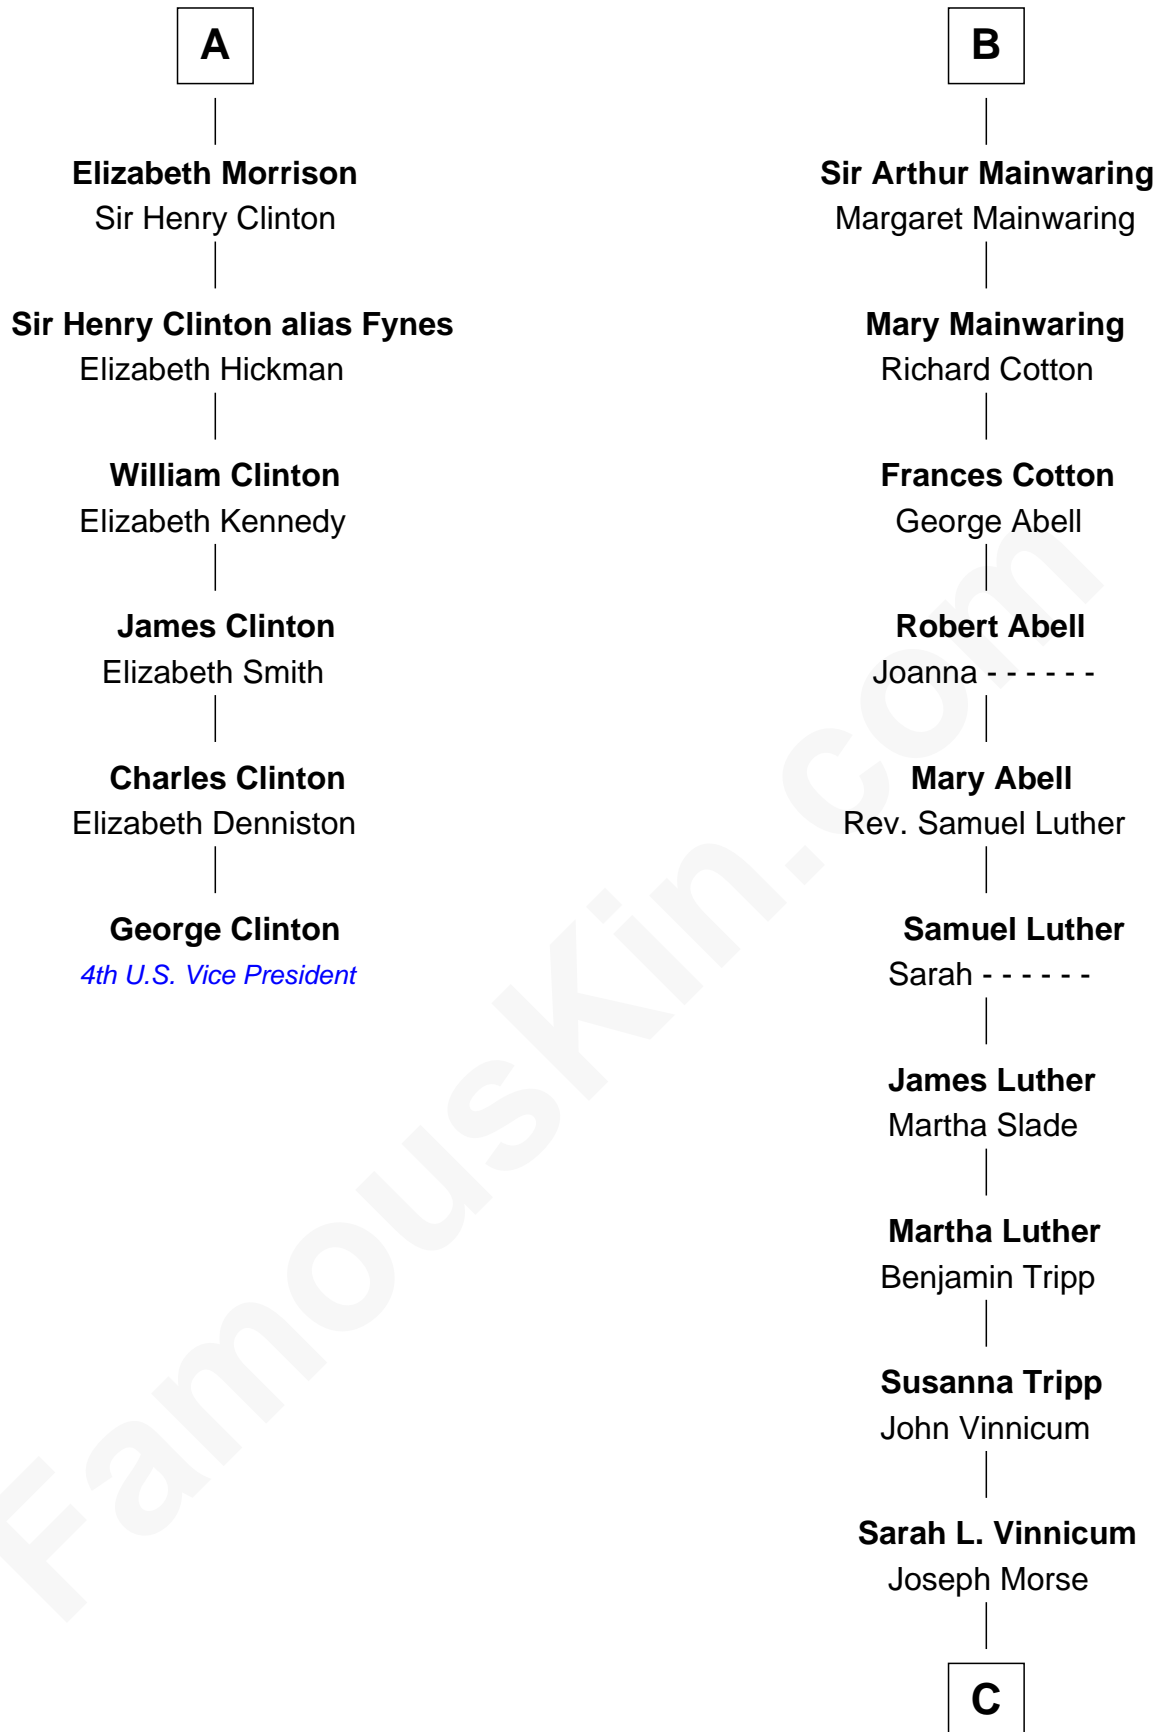

FamousKin.com Relationship Chart of

George Clinton

4th U.S. Vice President

12th cousin 7 times removed of

Lizzie Borden

Accused Murderess

Sir William de Ros
Margery de Badlesmere

Thomas de Ros
Beatrice de Stafford

Margaret de Ros
Sir Reynold Grey

Sir John Grey
Constance de Holand

Sir Edmund Grey
Katherine Percy

George Grey
Catherine Herbert

Anne Grey
Sir John Hussey

Bridget Hussey
Sir Richard Morrison

A

Maud de Roos
John de Welles

Anne de Welles
James Butler

James Butler
Joan Beauchamp

Elizabeth Butler
John Talbot

Ann Talbot
Sir Henry Vernon

Elizabeth Vernon
Sir Robert Corbet

Dorothy Corbet
Sir Richard Mainwaring

B

C

Anthony Morse

Rhoda Morrison

Sarah Anthony Morse

Andrew Jackson Borden

Lizzie Borden

Accused Murderess

FamousKin.com