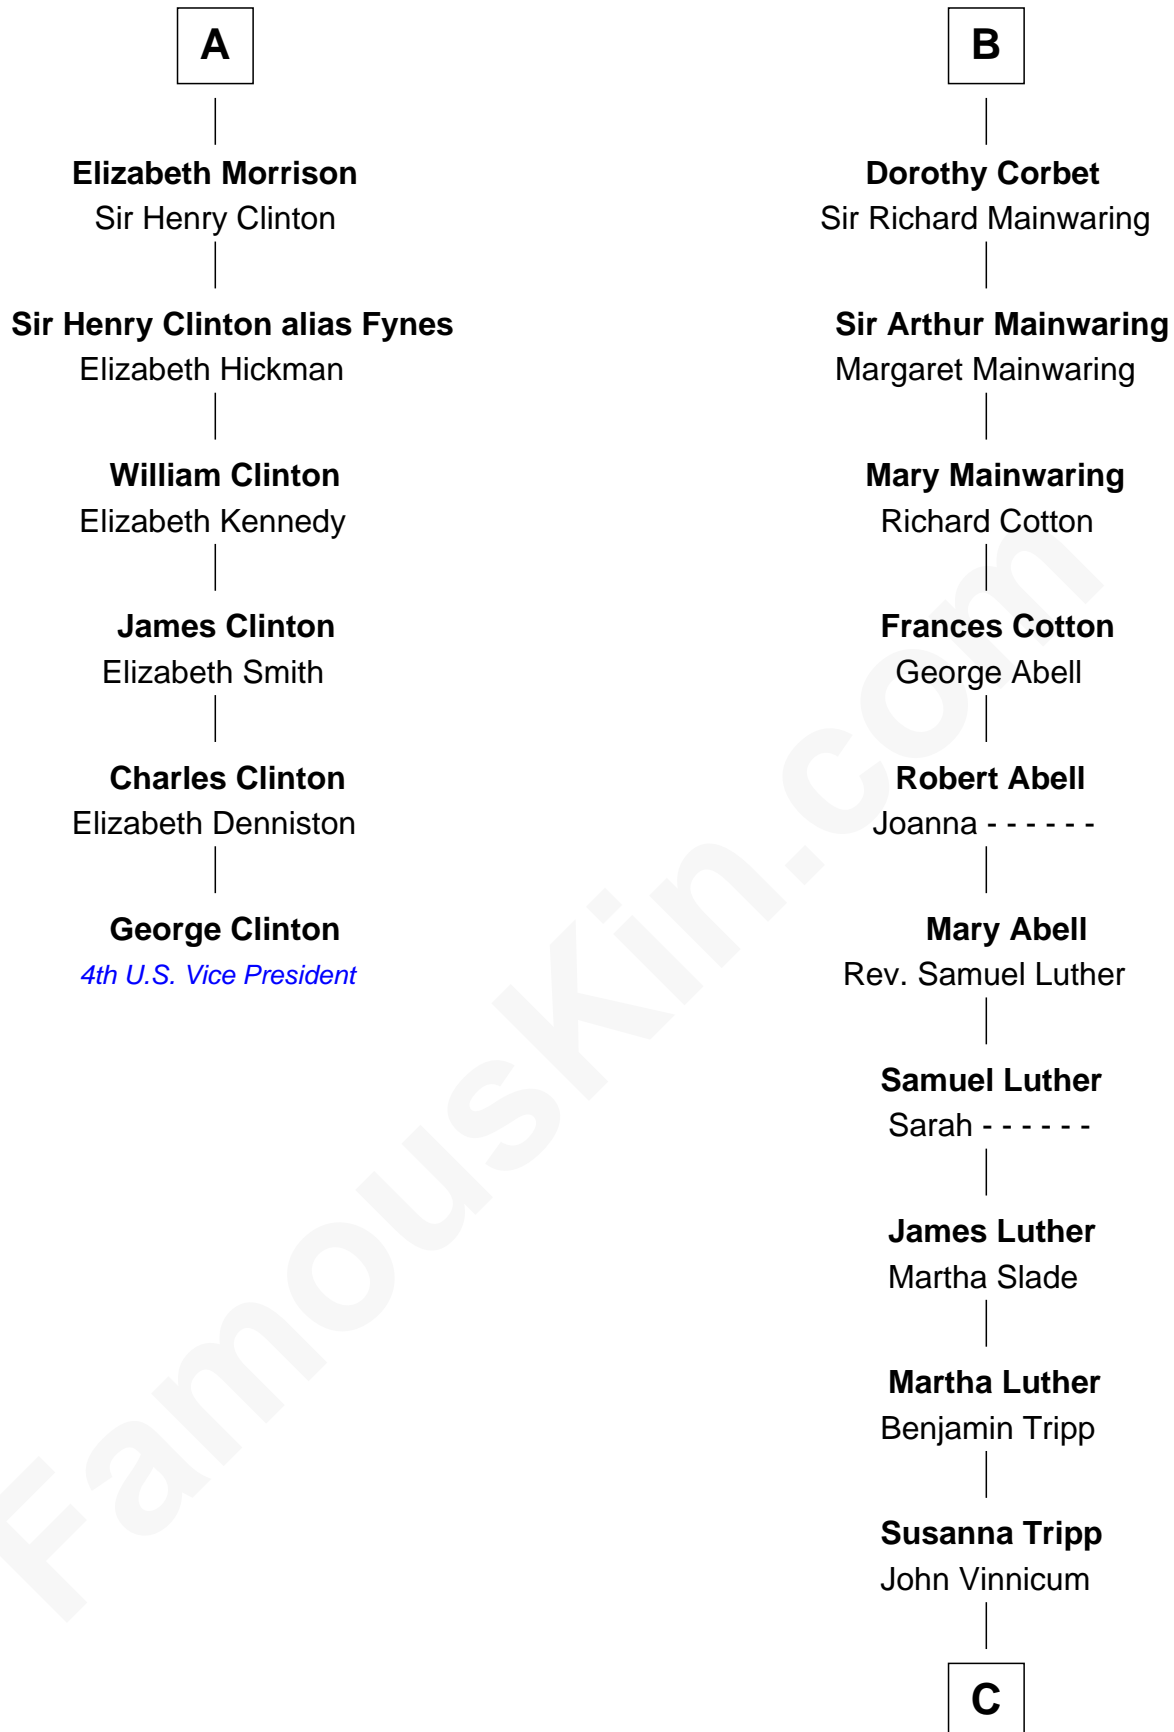

# FamousKin.com Relationship Chart of

**George Clinton**

*4th U.S. Vice President*

12th cousin 8 times removed of

**Lizzie Borden**

*Accused Murderess*

**Ralph de Stafford**

Margaret de Audley

**George Grey**

Catherine Herbert

**Anne Grey**

Sir John Hussey

**Bridget Hussey**

Sir Richard Morrison

**A**

**Elizabeth de Stafford**

Sir Walter Devereux

**Elizabeth Devereux**

Sir Richard Corbet

**Sir Robert Corbet**

Elizabeth Vernon

**B**

**C**

—  
**Sarah L. Vinnicum**

Joseph Morse

—  
**Anthony Morse**

Rhoda Morrison

—  
**Sarah Anthony Morse**

Andrew Jackson Borden

—  
**Lizzie Borden**

*Accused Murderess*

FamousKin.com