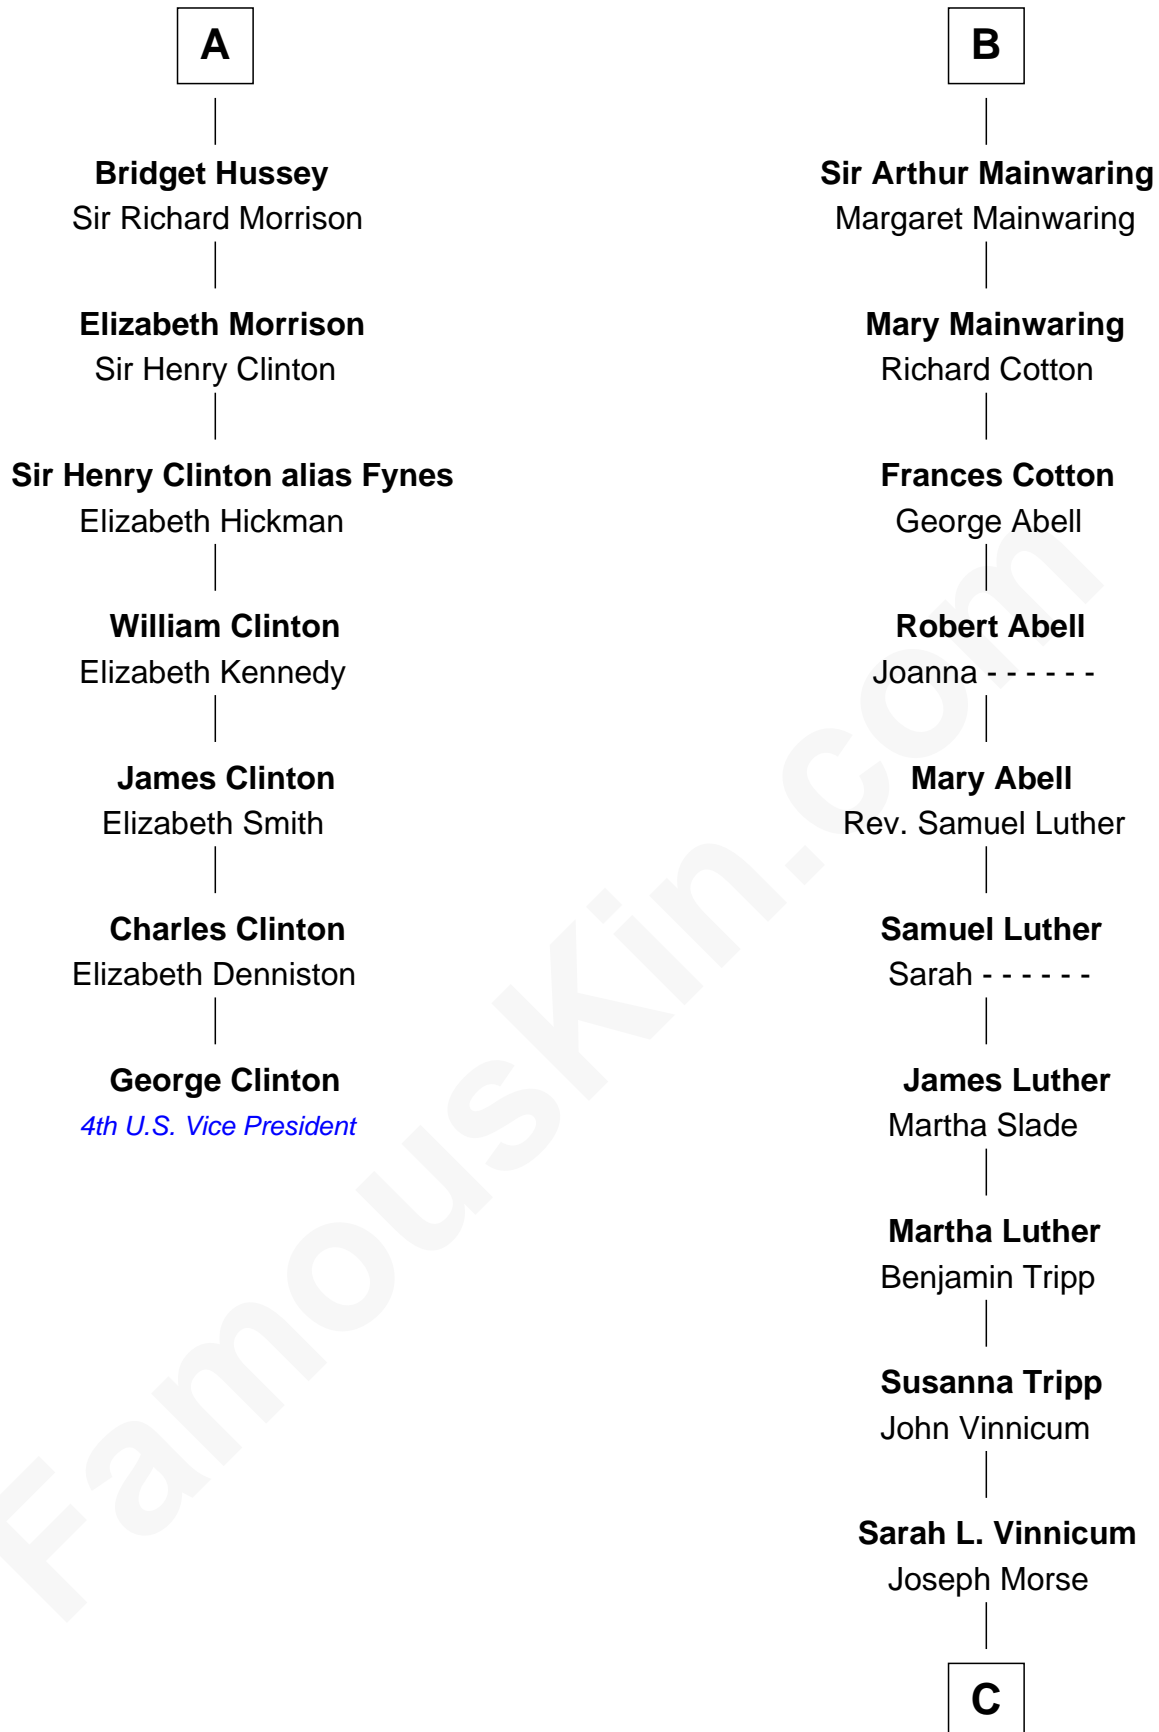

# FamousKin.com Relationship Chart of

**George Clinton**

*4th U.S. Vice President*

13th cousin 6 times removed of

**Lizzie Borden**

*Accused Murderess*

**C**

**Anthony Morse**

Rhoda Morrison

**Sarah Anthony Morse**

Andrew Jackson Borden

**Lizzie Borden**

*Accused Murderess*

FamousKin.com