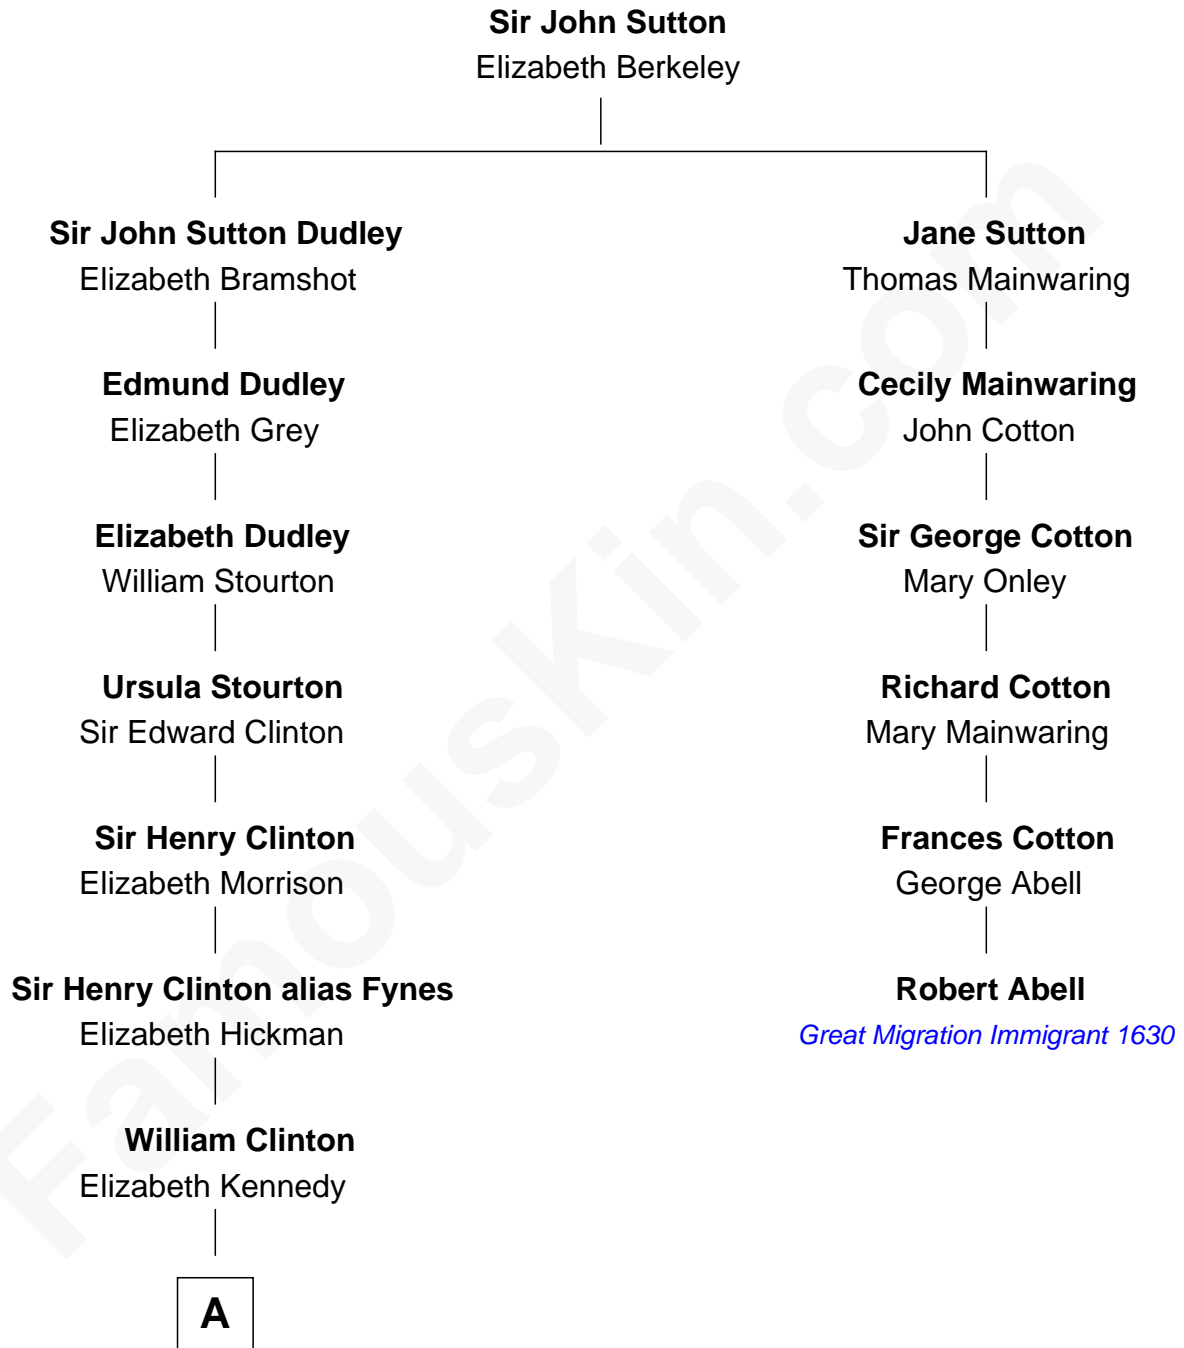

FamousKin.com Relationship Chart of

George Clinton

4th U.S. Vice President

5th cousin 4 times removed of

Robert Abell

(c1605 - 1663) Great Migration Immigrant 1630

A

James Clinton
Elizabeth Smith

Charles Clinton
Elizabeth Denniston

George Clinton
4th U.S. Vice President

FamousKin.com