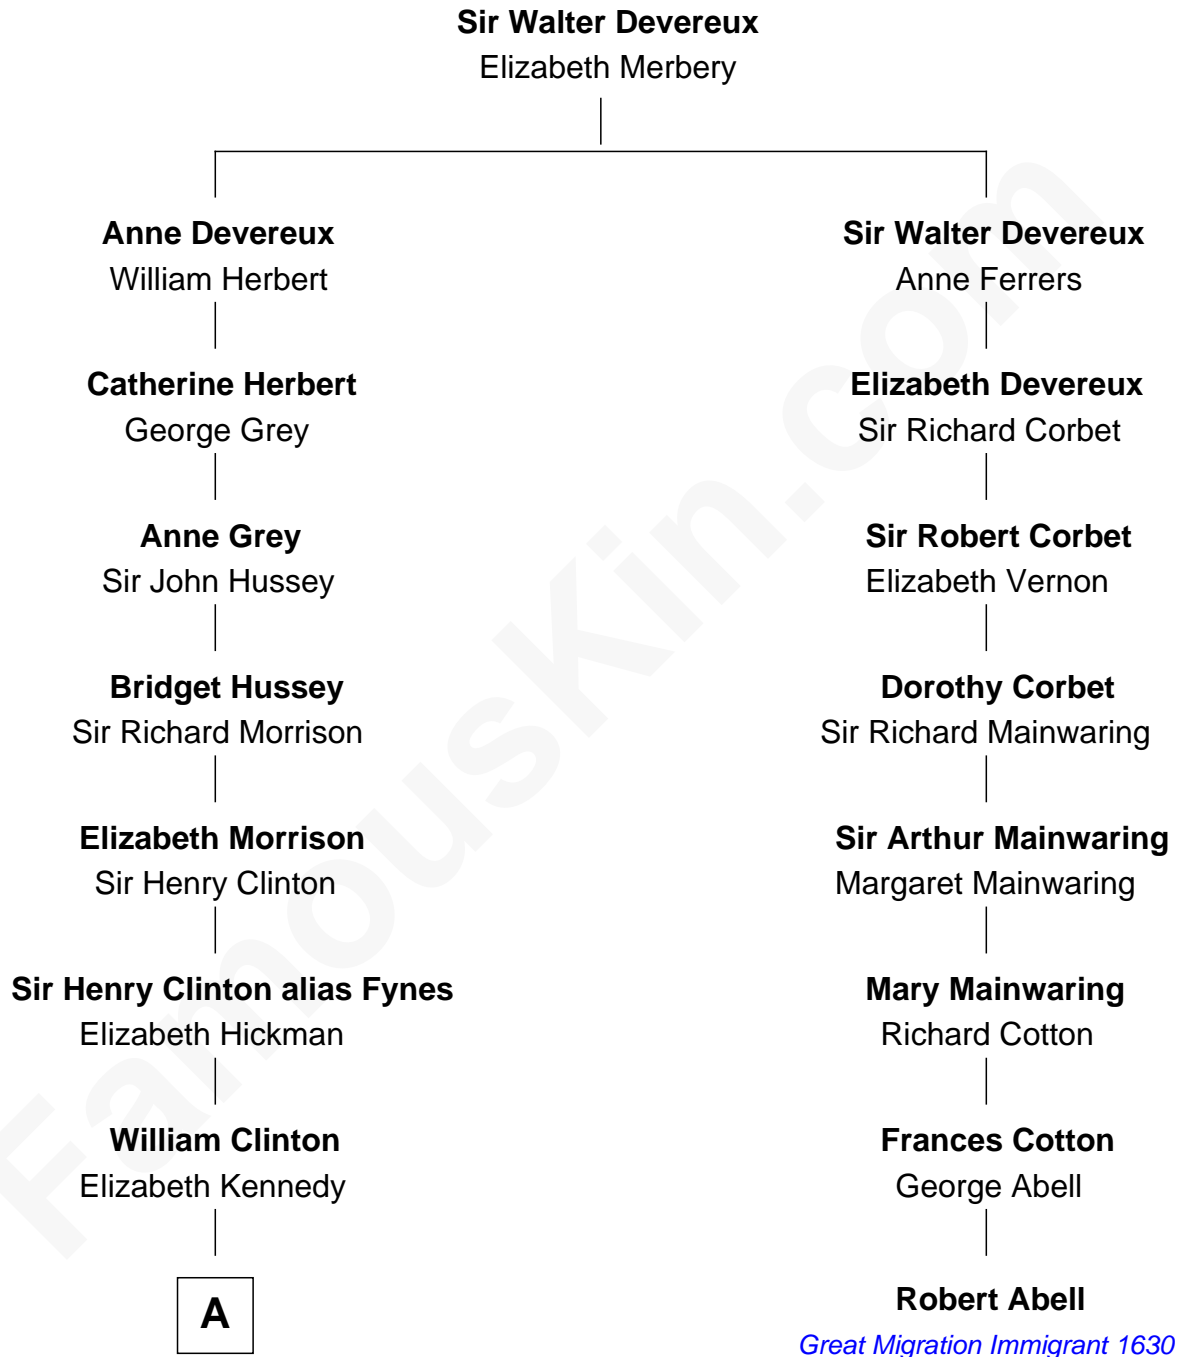

# FamousKin.com Relationship Chart of

**George Clinton**

*4th U.S. Vice President*

7th cousin 2 times removed of

**Robert Abell**

*(c1605 - 1663) Great Migration Immigrant 1630*

**A**

James Clinton  
Elizabeth Smith

Charles Clinton  
Elizabeth Denniston

George Clinton  
*4th U.S. Vice President*

FamousKin.com