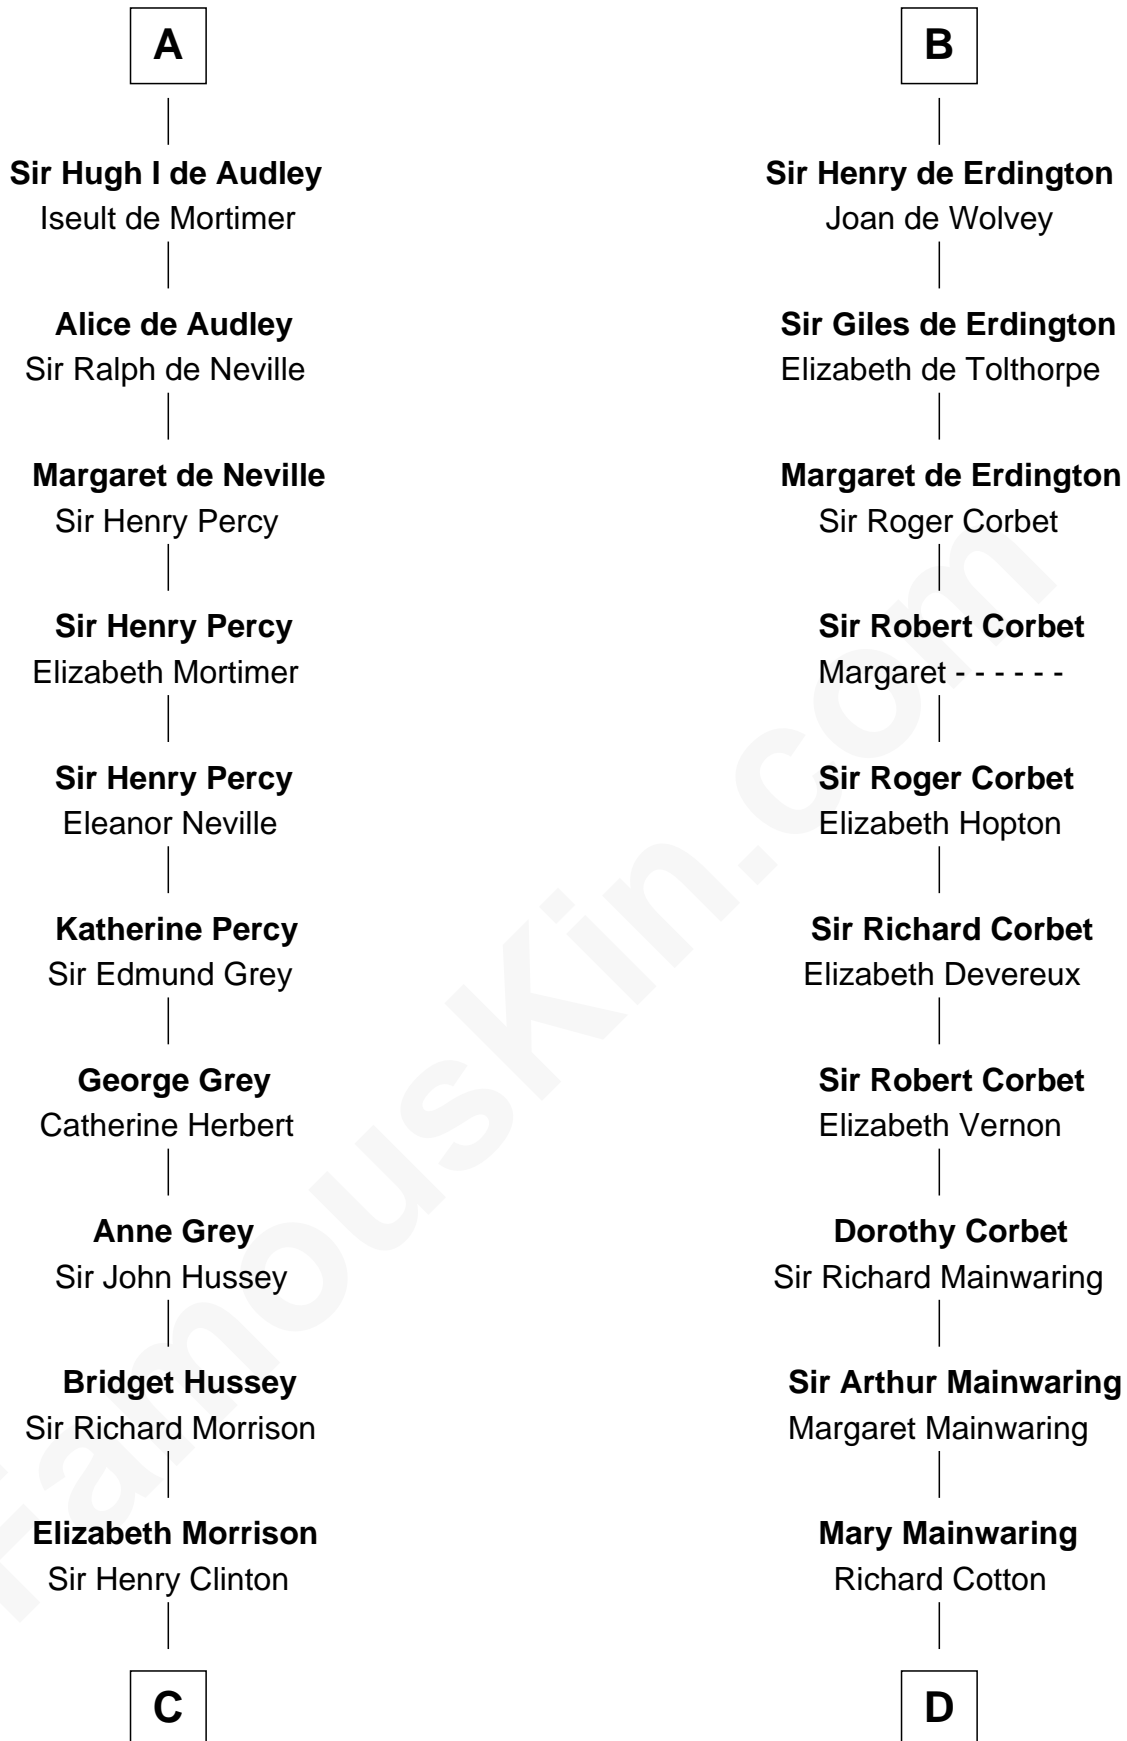

FamousKin.com Relationship Chart of

George Clinton

4th U.S. Vice President

18th cousin 3 times removed of

Robert Abell

(c1605 - 1663) Great Migration Immigrant 1630

Albert III, Count of Namur

Ida of Saxony

William d'Aubeny

Mabel of Chester

Nichole d'Aubeny

Sir Roger de Somery

Maud de Somery

Sir Henry de Erdington

B

FamousKin.com