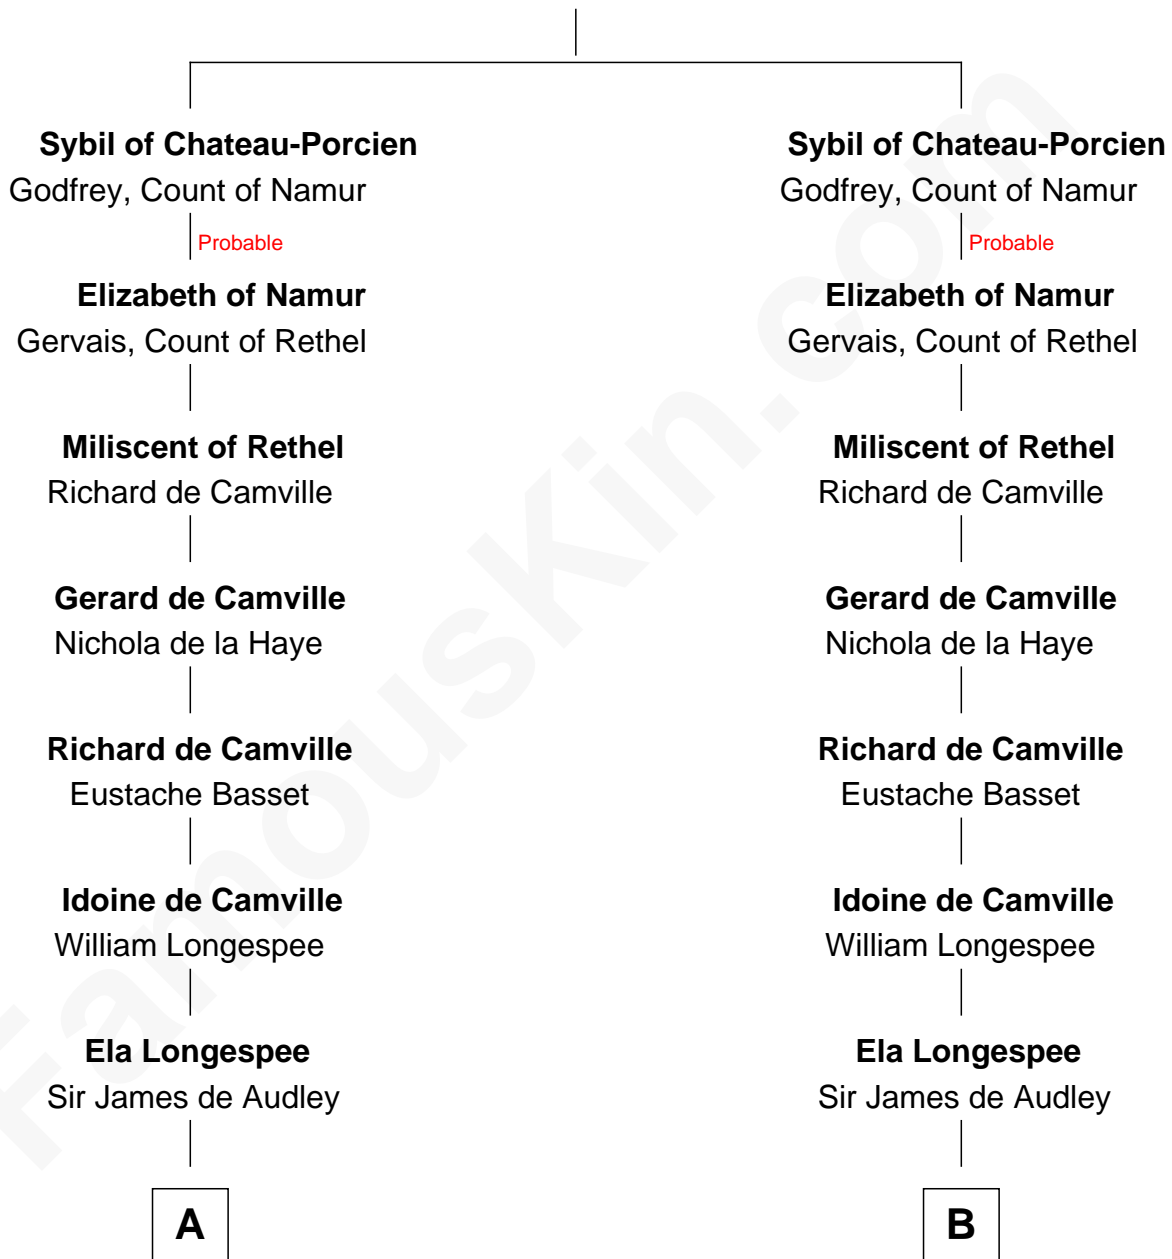

FamousKin.com Relationship Chart of

George Clinton

4th U.S. Vice President

21st cousin of

Robert Abell

(c1605 - 1663) Great Migration Immigrant 1630

Roger, Count of Chateau-Porcien

C

Sir Henry Clinton alias Fynes

Elizabeth Hickman

William Clinton

Elizabeth Kennedy

James Clinton

Elizabeth Smith

Charles Clinton

Elizabeth Denniston

George Clinton

4th U.S. Vice President

D

Dorothy Corbet

Sir Richard Mainwaring

Sir Arthur Mainwaring

Margaret Mainwaring

Mary Mainwaring

Richard Cotton

Frances Cotton

George Abell

Robert Abell

Great Migration Immigrant 1630

FamousKin.com