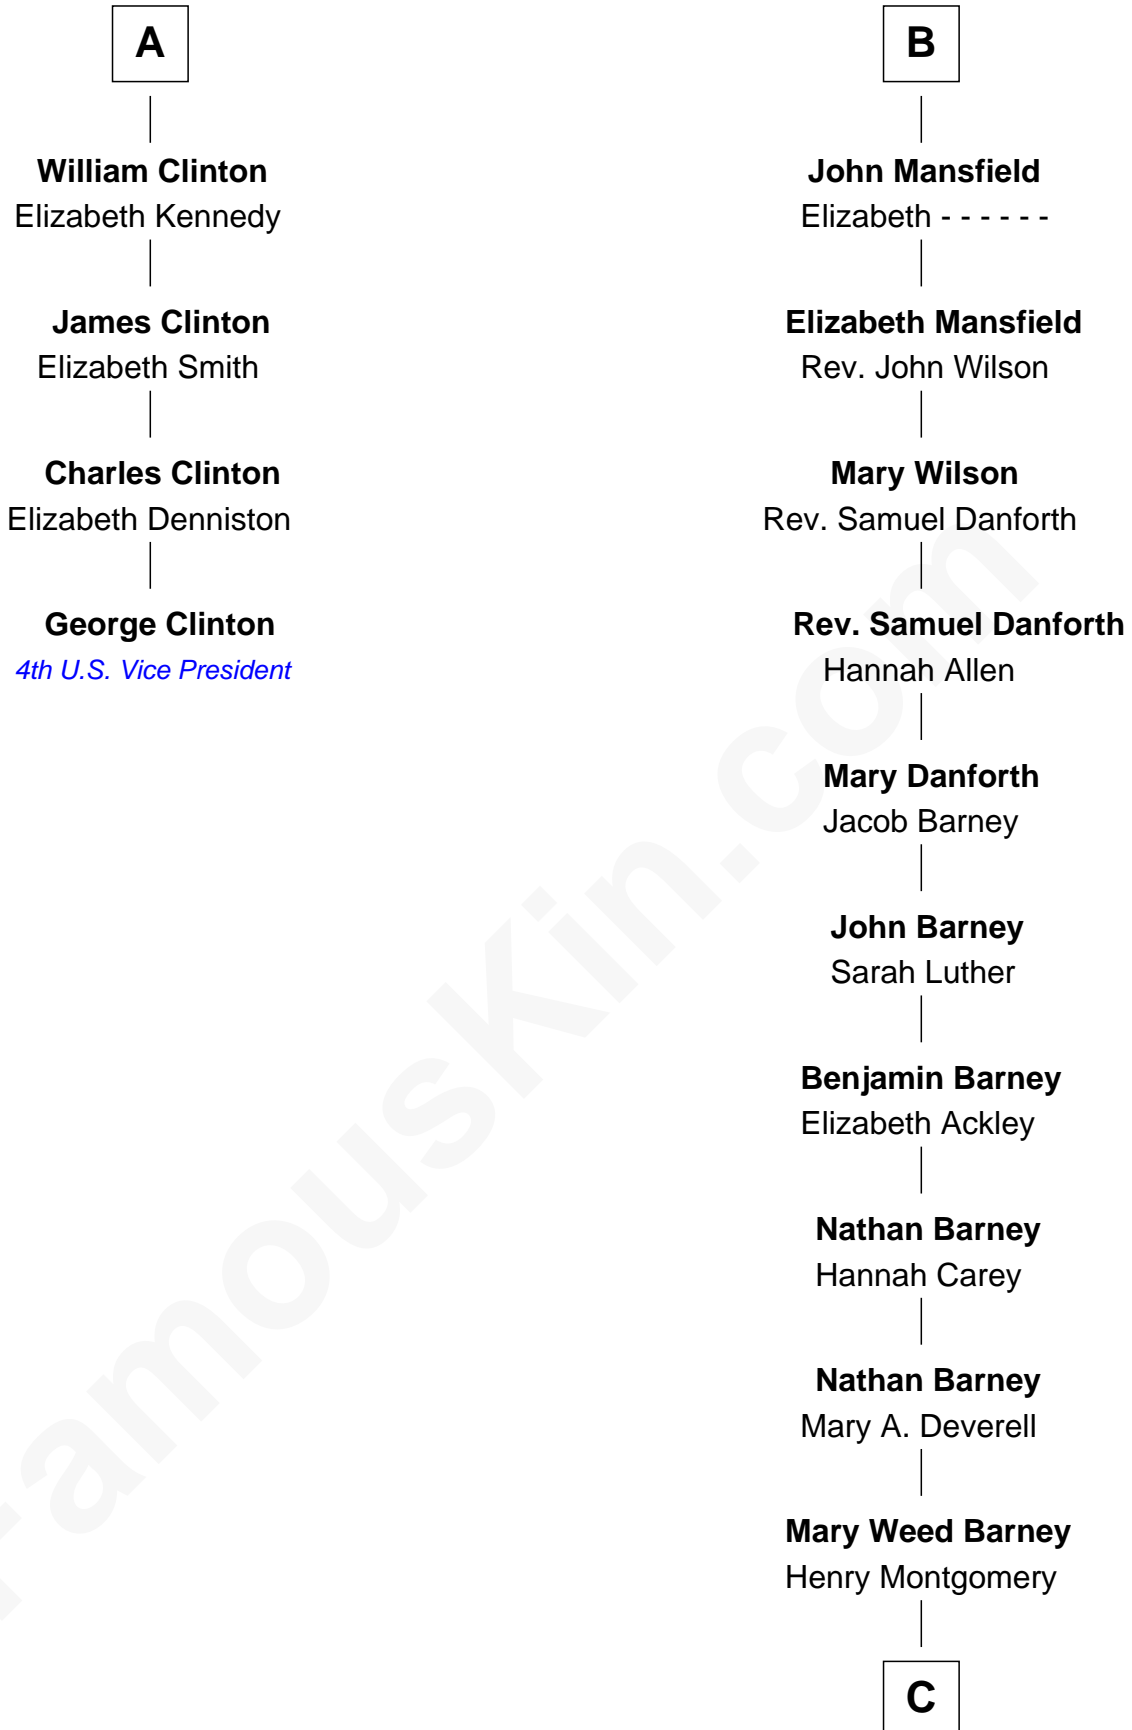

FamousKin.com Relationship Chart of

George Clinton

4th U.S. Vice President

10th cousin 8 times removed of

Elizabeth Montgomery

TV Actress - "Bewitched"

Sir Henry Percy
Elizabeth Mortimer

Sir Henry Percy
Eleanor Neville

Elizabeth Percy
Sir John Clifford

Katherine Percy
Sir Edmund Grey

Thomas Clifford
Joan Dacre

George Grey
Catherine Herbert

John Clifford
Margaret Bromflete

Anne Grey
Sir John Hussey

Henry Clifford
Anne St. John

Bridget Hussey
Sir Richard Morrison

Elizabeth Clifford
Sir Ralph Bowes

Elizabeth Morrison
Sir Henry Clinton

Margery Bowes
Sir Ralph Eure

Sir Henry Clinton alias Fynes
Elizabeth Hickman

Anne Eure
Lancelot Mansfield

A

B

C

Henry Montgomery
Elizabeth Bryan Allen

Elizabeth Montgomery
TV Actress - "Bewitched"

FamousKin.com