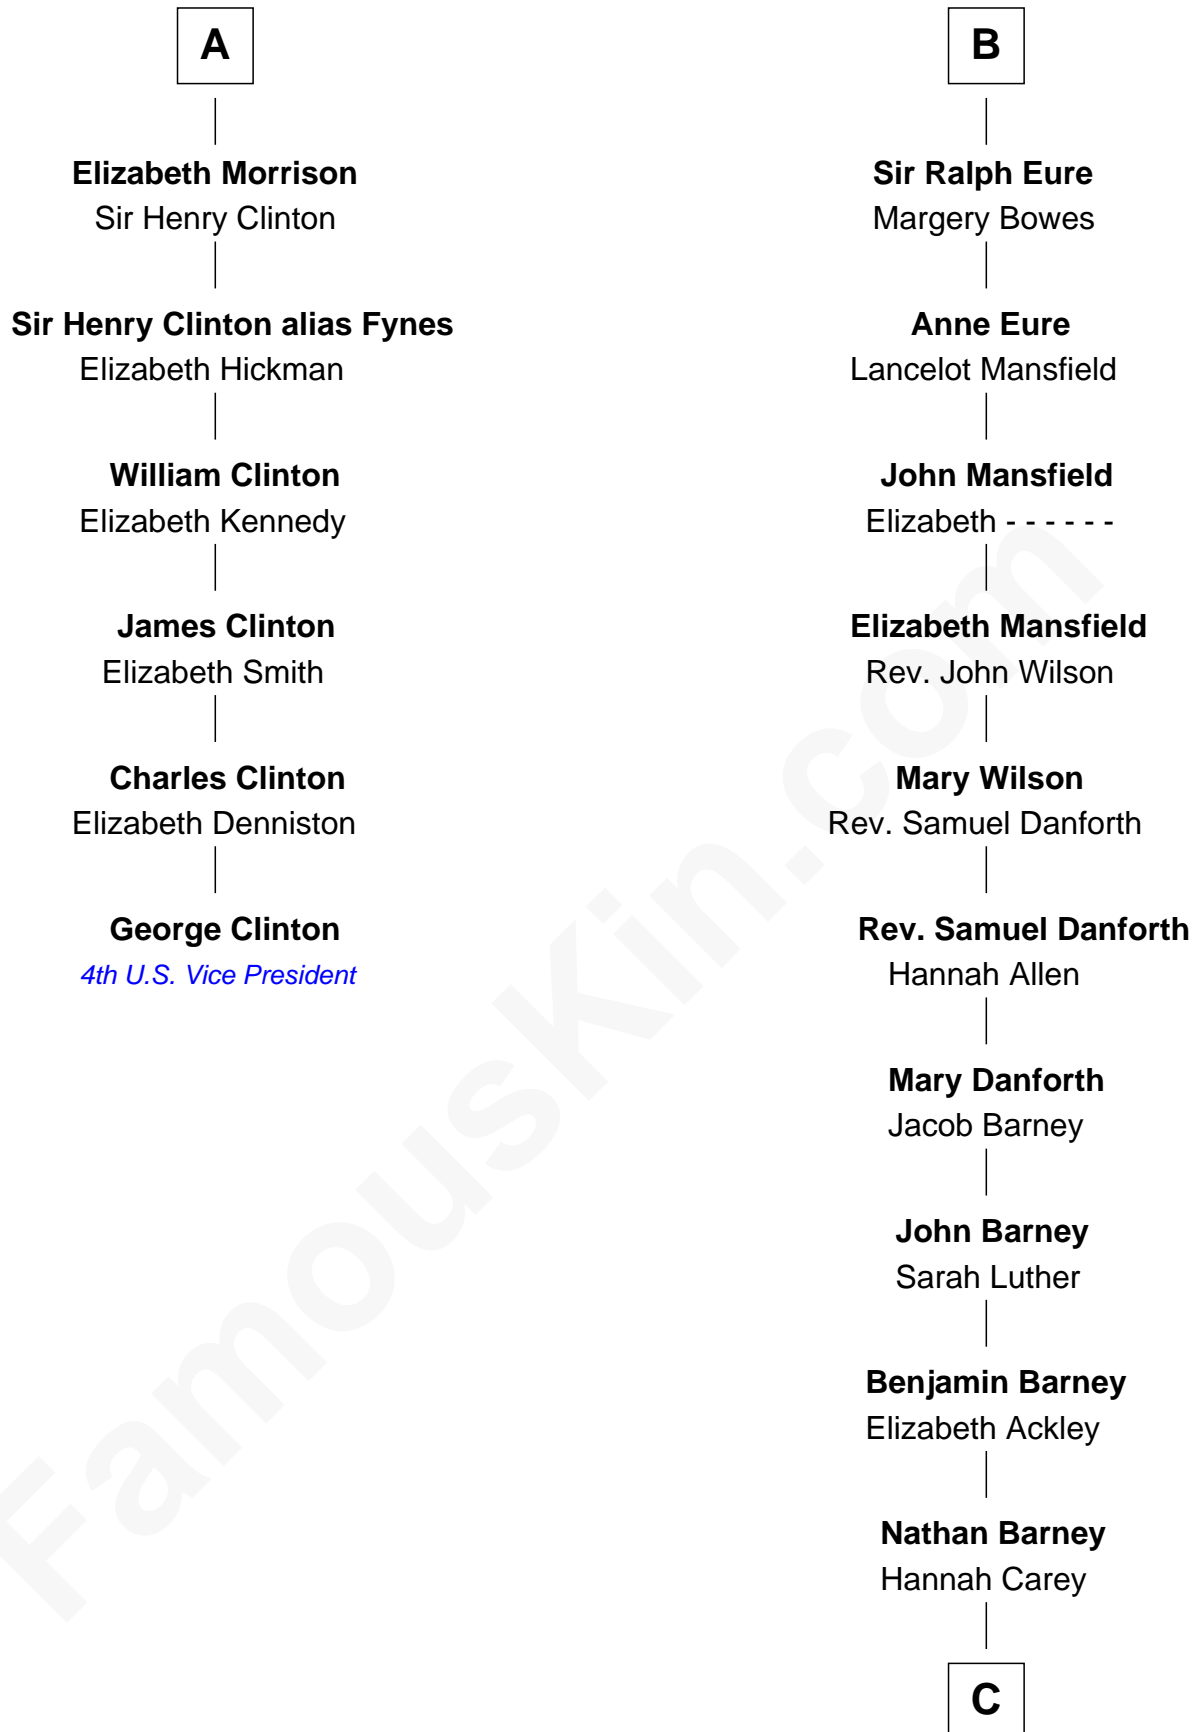

FamousKin.com Relationship Chart of

George Clinton

4th U.S. Vice President

12th cousin 8 times removed of

Elizabeth Montgomery

TV Actress - "Bewitched"

Sir William de Ros
Margery de Badlesmere

Thomas de Ros
Beatrice de Stafford

Margaret de Ros
Sir Reynold Grey

Sir John Grey
Constance de Holand

Sir Edmund Grey
Katherine Percy

George Grey
Catherine Herbert

Anne Grey
Sir John Hussey

Bridget Hussey
Sir Richard Morrison

A

Maud de Roos
John de Welles

John de Welles
Eleanor de Mowbray

Eudo de Welles
Maud de Greystoke

Sir Lionel de Welles
Joan de Waterton

Cecily de Welles
Sir Robert Willoughby

Sir Christopher Willoughby
Margaret Jenney

Elizabeth Willoughby
Sir William Eure

B

C

Nathan Barney

Mary A. Deverell

Mary Weed Barney

Henry Montgomery

Henry Montgomery

Elizabeth Bryan Allen