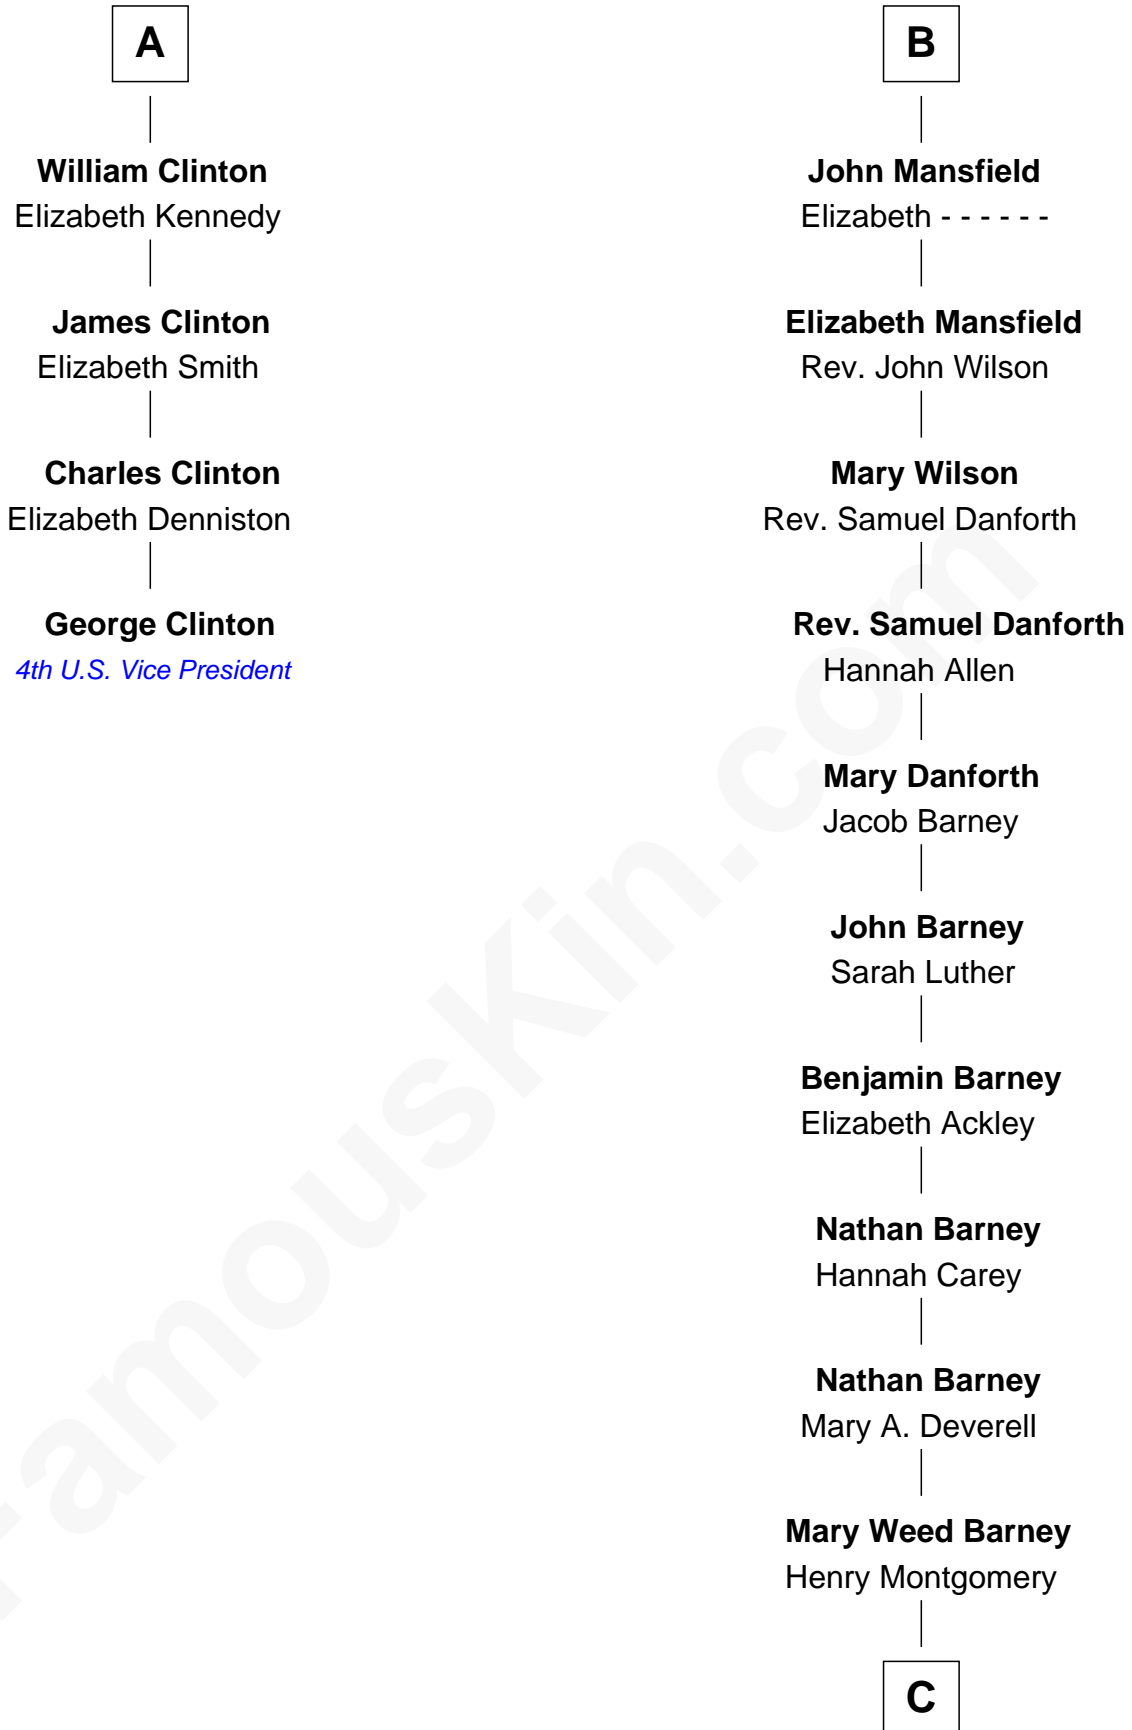

FamousKin.com Relationship Chart of

George Clinton

4th U.S. Vice President

10th cousin 8 times removed of

Elizabeth Montgomery

TV Actress - "Bewitched"

Sir Ralph Neville

*with wife
Joan Beaufort*

Anne St. John

Bridget Hussey

Sir Richard Morrison

Elizabeth Clifford

Sir Ralph Bowes

Elizabeth Morrison

Sir Henry Clinton

Margery Bowes

Sir Ralph Eure

Sir Henry Clinton alias Fynes

Elizabeth Hickman

Anne Eure

Lancelot Mansfield

A

B

C

Henry Montgomery
Elizabeth Bryan Allen

Elizabeth Montgomery
TV Actress - "Bewitched"

FamousKin.com