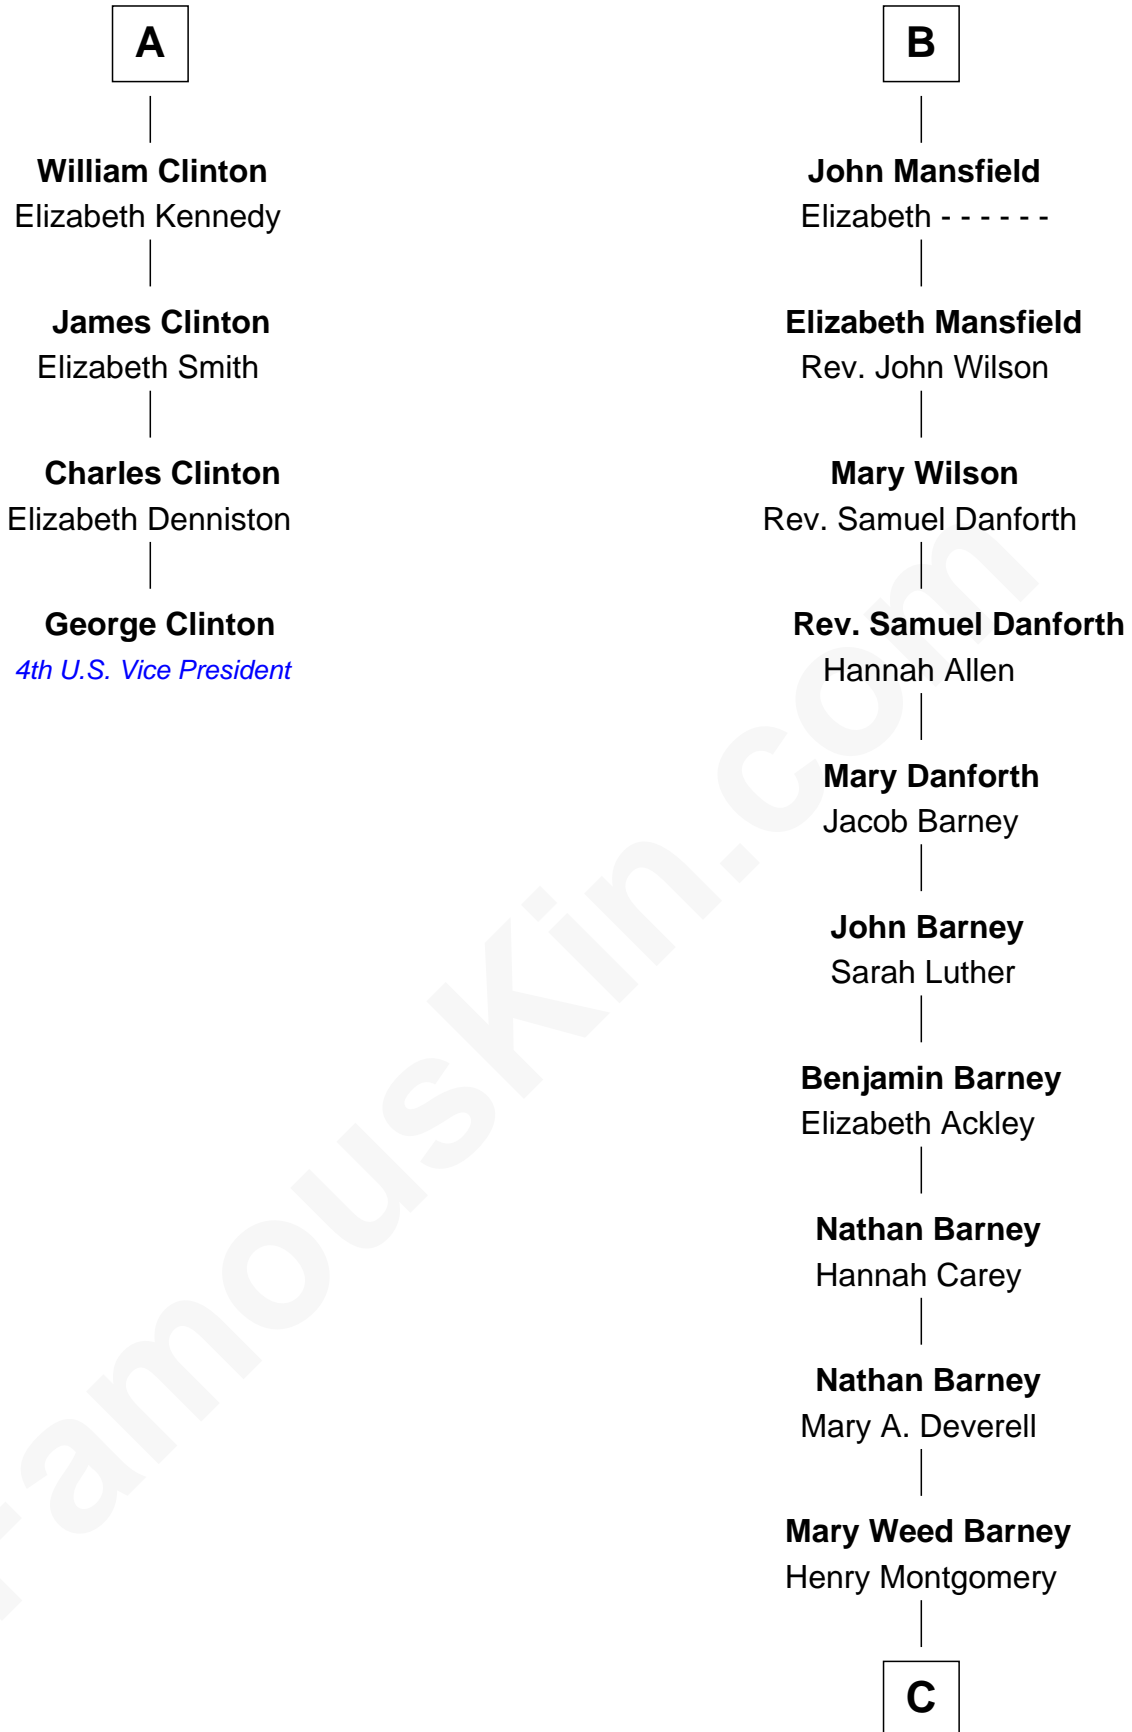

# FamousKin.com Relationship Chart of

**George Clinton**

*4th U.S. Vice President*

10th cousin 8 times removed of

**Elizabeth Montgomery**

*TV Actress - "Bewitched"*

C

Henry Montgomery  
Elizabeth Bryan Allen

Elizabeth Montgomery  
*TV Actress - "Bewitched"*

FamousKin.com