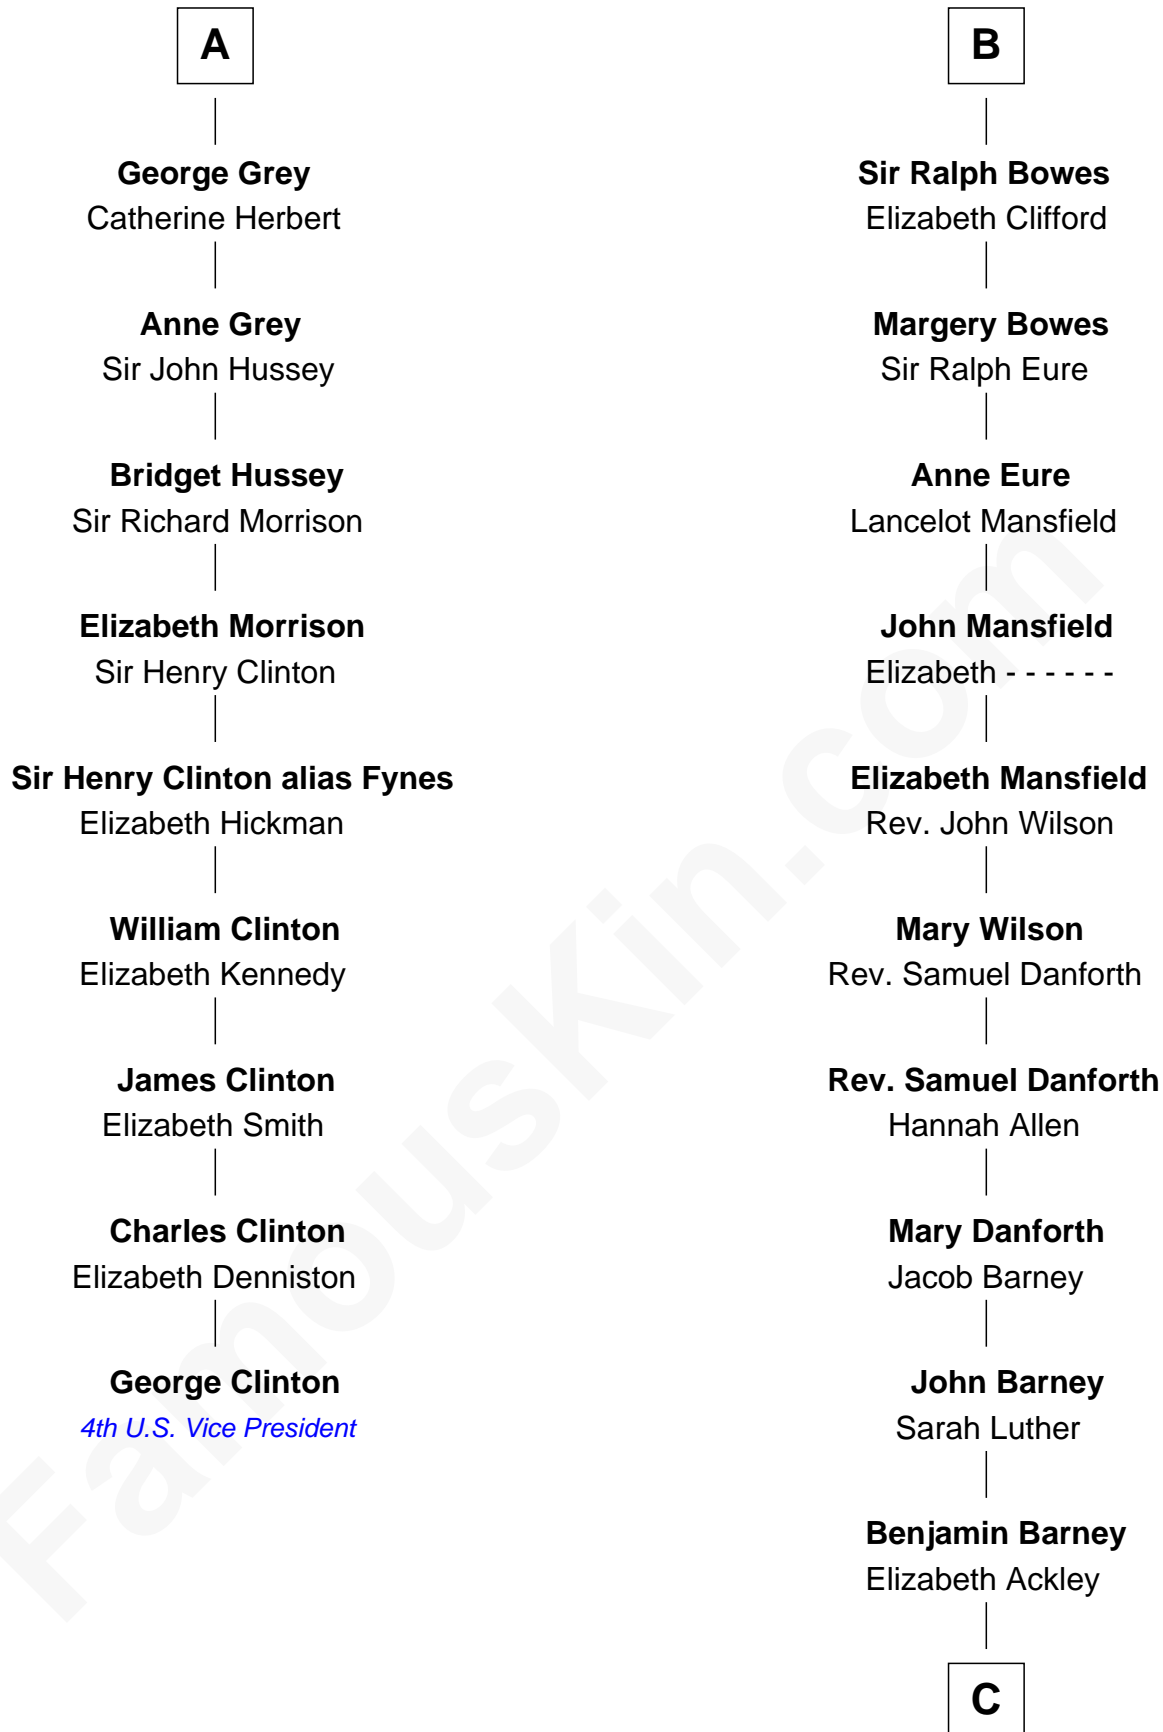

FamousKin.com Relationship Chart of

George Clinton

4th U.S. Vice President

15th cousin 6 times removed of

Elizabeth Montgomery

TV Actress - "Bewitched"

William de Odingsells

Ela FitzWalter

Ida de Odingsells
Sir Roger de Herdeburgh

Ela Herdeburgh
Sir William de Boteler

Ankaret le Boteler
John le Strange

Eleanor le Strange
Sir Reynold de Grey

Sir Reynold Grey
Margaret de Ros

Sir John Grey
Constance de Holand

Sir Edmund Grey
Katherine Percy

A

Margaret de Oddingseles

Sir John de Grey

Sir John Grey
Avice Marmion

Sir Robert Grey
Lora de St. Quintin

Elizabeth Grey
Henry FitzHugh

Sir William FitzHugh
Margery Willoughby

Maud FitzHugh
Sir William Bowes

Sir Ralph Bowes
Margery Conyers

B

C

Nathan Barney

Hannah Carey

Nathan Barney

Mary A. Deverell