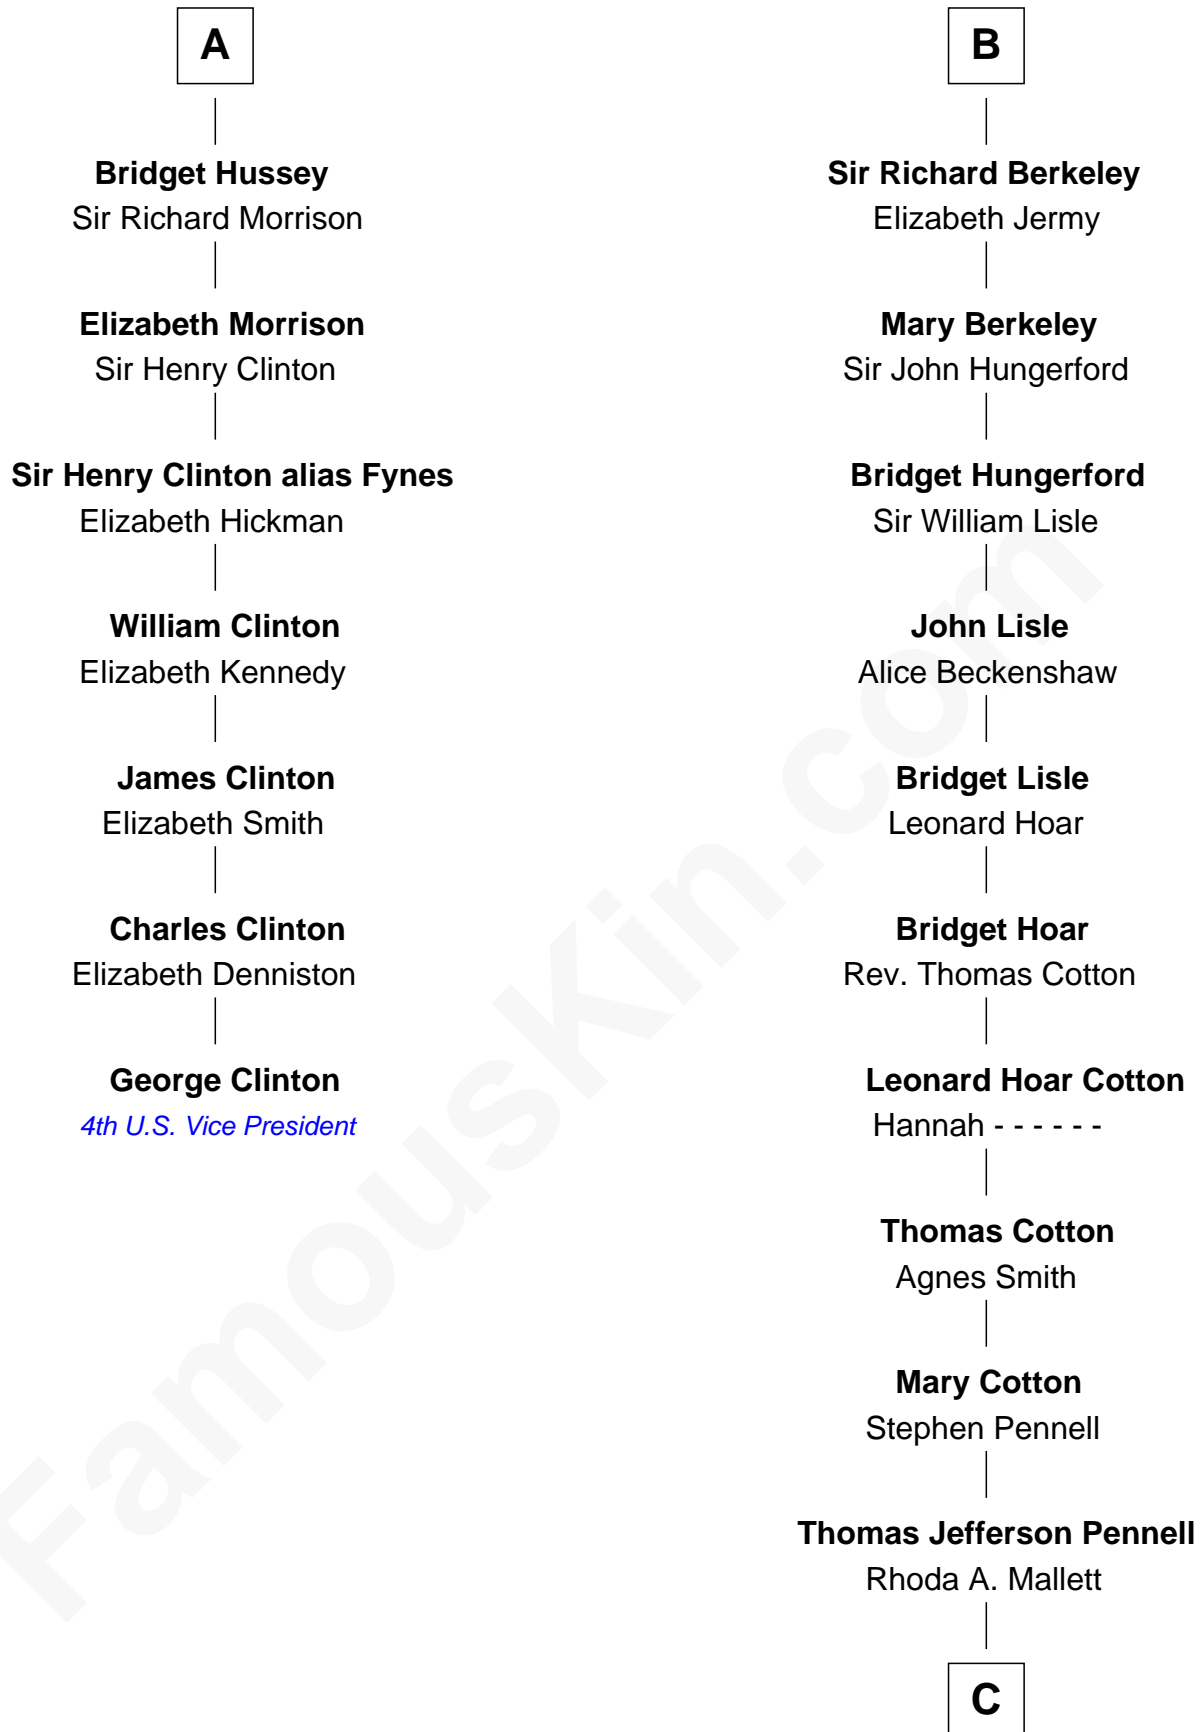

FamousKin.com Relationship Chart of

George Clinton

4th U.S. Vice President

13th cousin 8 times removed of

Warren Buffett

Chairman & CEO, Berkshire Hathaway

Henry Plantagenet

Maud de Chaworth

Henry of Lancaster
Isabella de Beaumont

Blanche of Lancaster
John of Gaunt

Elizabeth of Lancaster
John de Holand

Constance de Holand
Sir John Grey

Sir Edmund Grey
Katherine Percy

George Grey
Catherine Herbert

Anne Grey
Sir John Hussey

A

Joan of Lancaster
John de Mowbray

John de Mowbray
Elizabeth de Segrave

Sir Thomas Mowbray
Elizabeth Fitzalan

Isabel Mowbray
Sir James Berkeley

Maurice Berkeley
Isabel Mead

Anne Berkeley
Sir William Dennis

Isabel Dennis
Sir John Berkeley

B

C

Deborah Collamore Pennell

John Watson

Susan Ann Watson

Ford Bela Barber

Stella Frances Barber