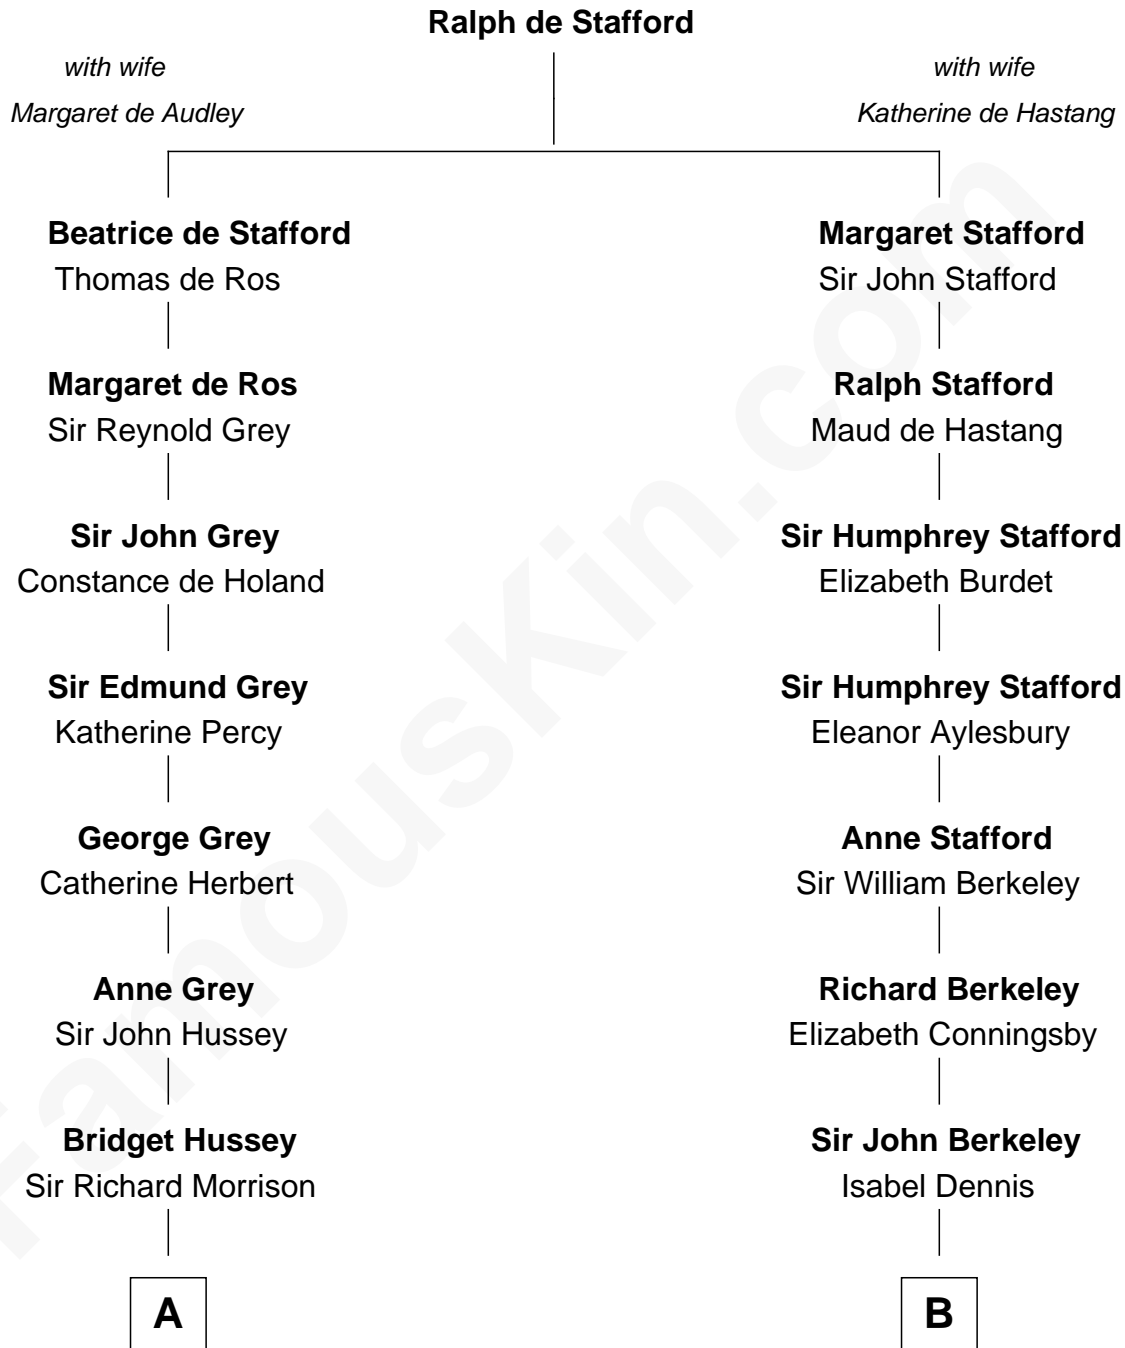

FamousKin.com Relationship Chart of

George Clinton

4th U.S. Vice President

12th cousin 9 times removed of

Warren Buffett

Chairman & CEO, Berkshire Hathaway

C

Deborah Collamore Pennell

John Watson

Susan Ann Watson

Ford Bela Barber

Stella Frances Barber

John Ammon Stahl

Leila Stahl

Howard Homan Buffett

Warren Buffett