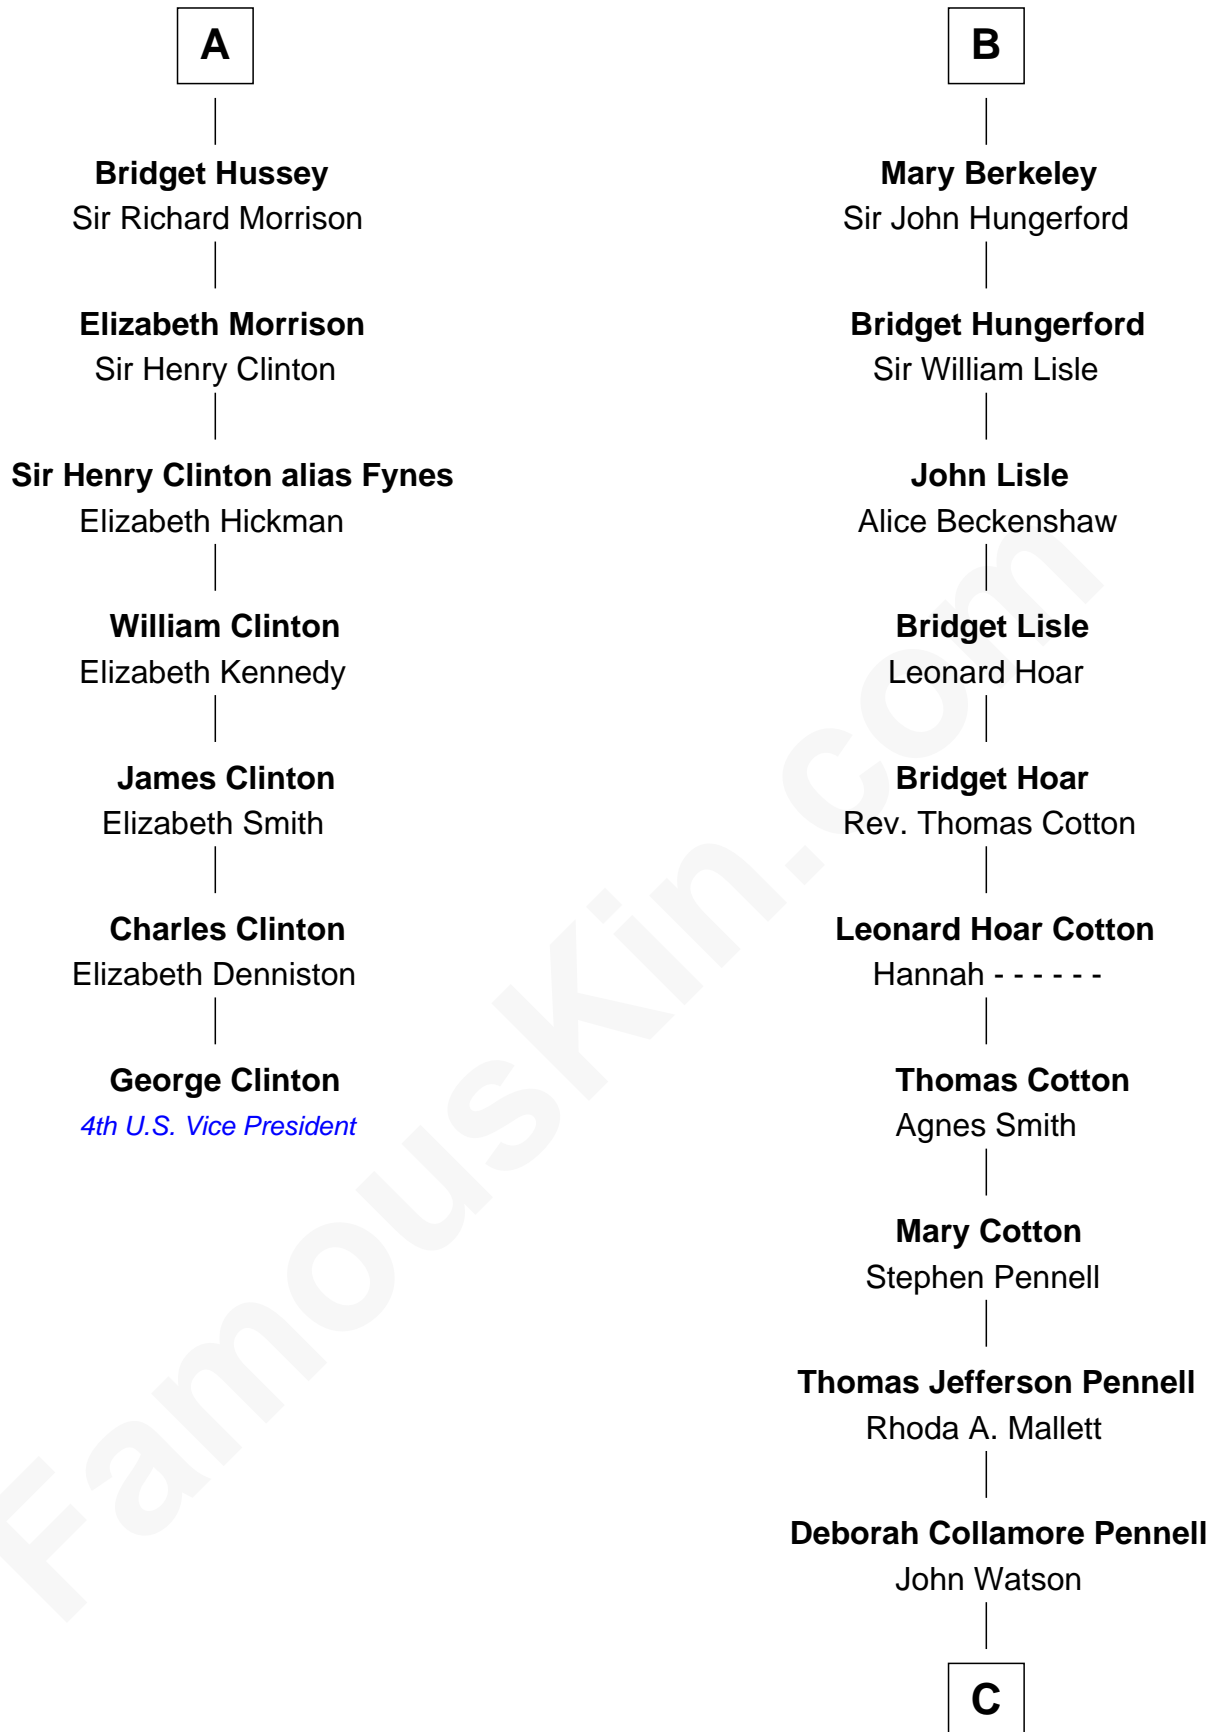

FamousKin.com Relationship Chart of

George Clinton

4th U.S. Vice President

13th cousin 7 times removed of

Warren Buffett

Chairman & CEO, Berkshire Hathaway

C

—
Susan Ann Watson

Ford Bela Barber

—
Stella Frances Barber

John Ammon Stahl

—
Leila Stahl

Howard Homan Buffett

—
Warren Buffett

Chairman & CEO, Berkshire Hathaway

FamousKin.com