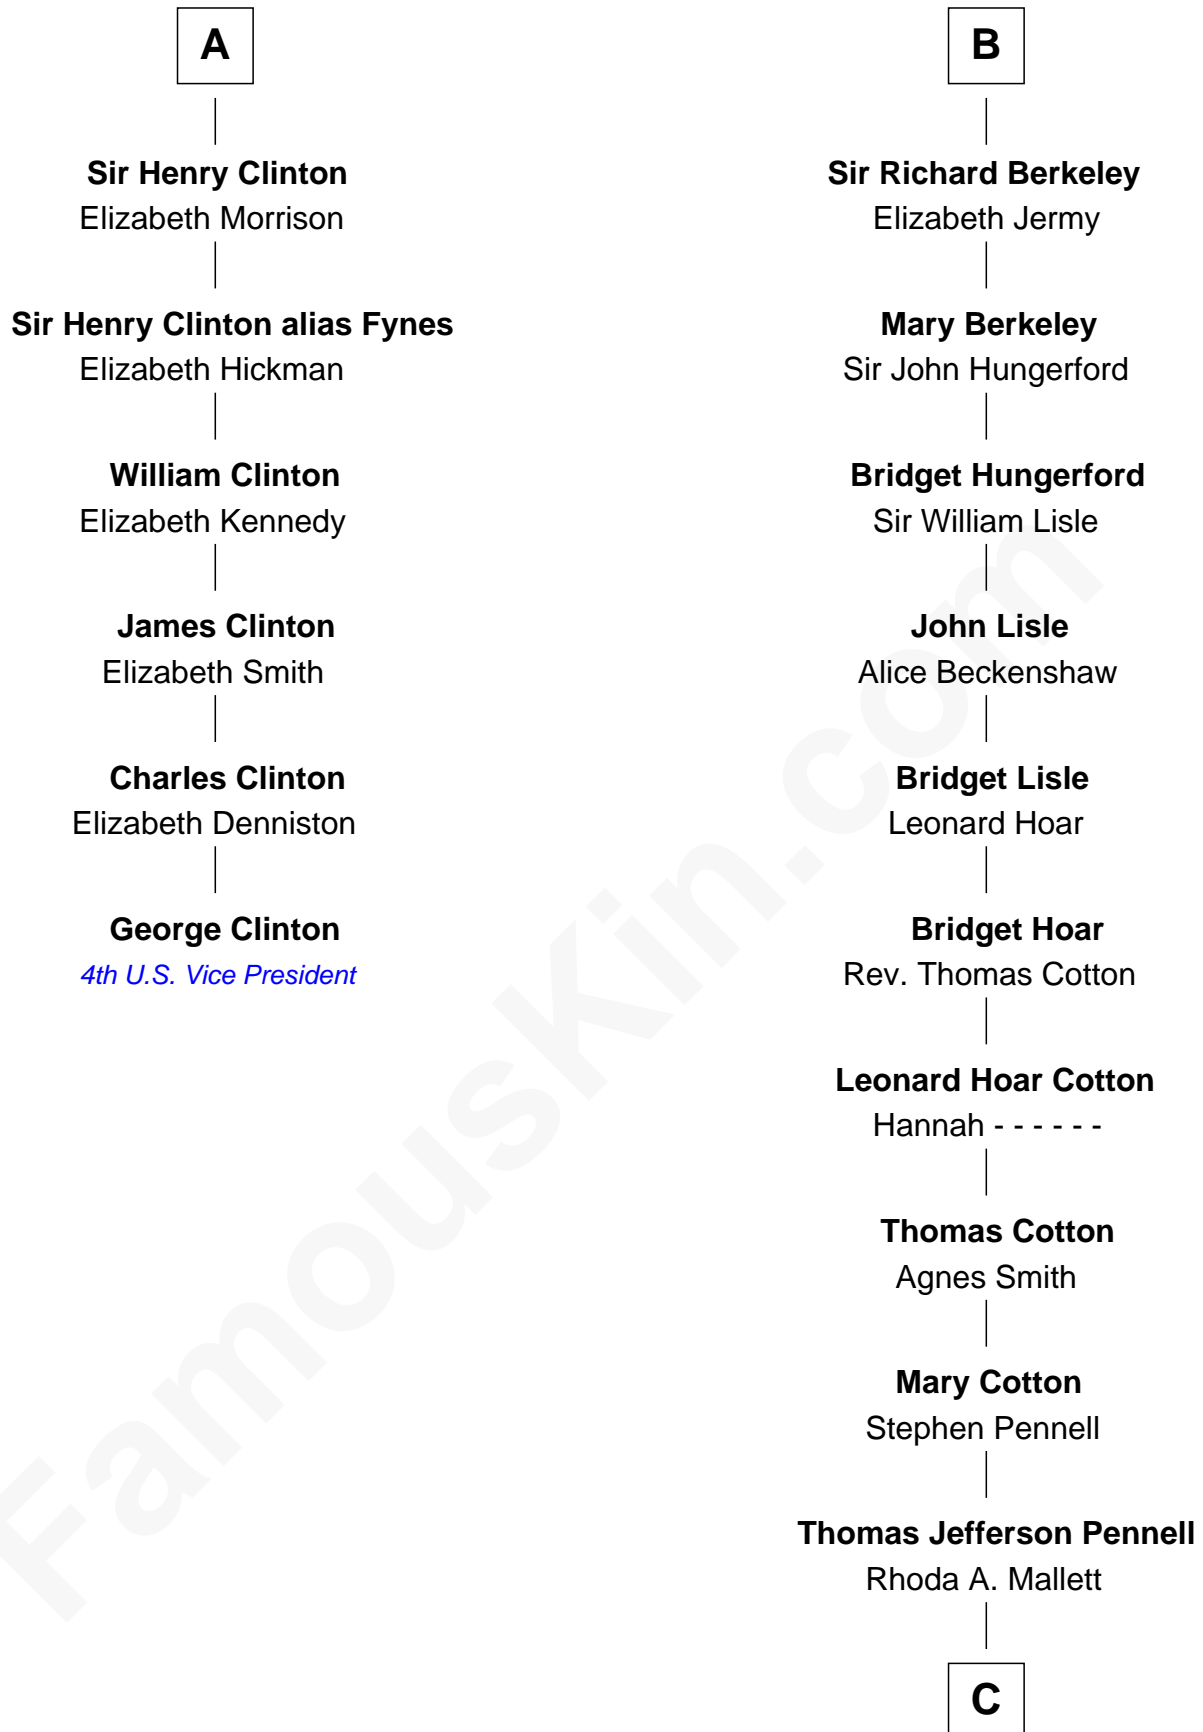

FamousKin.com Relationship Chart of

George Clinton

4th U.S. Vice President

12th cousin 9 times removed of

Warren Buffett

Chairman & CEO, Berkshire Hathaway

Sir Maurice de Berkeley

Eve la Zouche

C

Deborah Collamore Pennell

John Watson

Susan Ann Watson

Ford Bela Barber

Stella Frances Barber

John Ammon Stahl

Leila Stahl