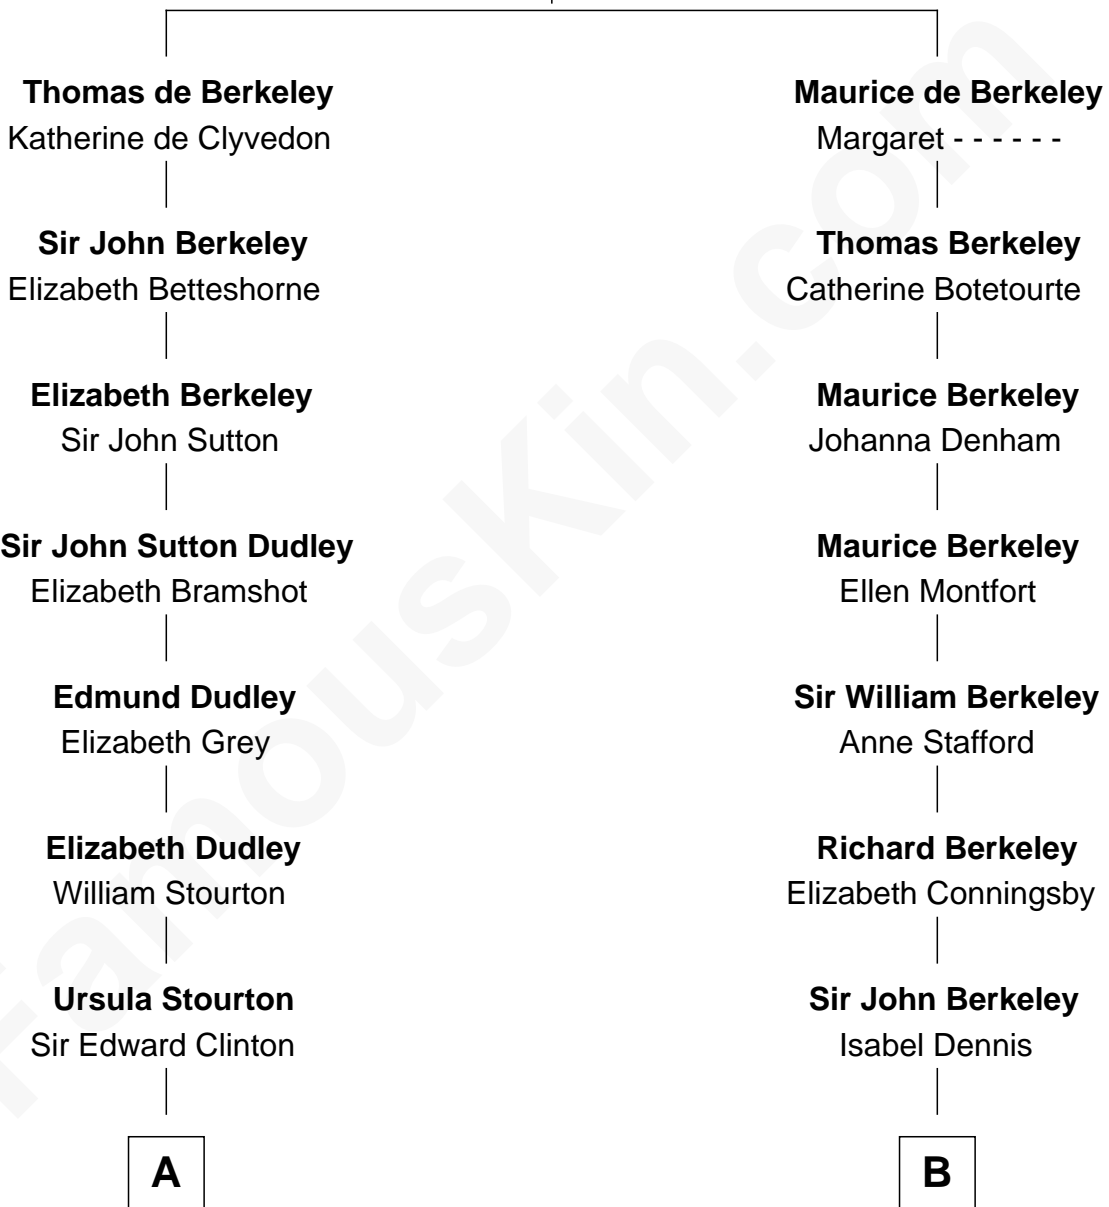

FamousKin.com Relationship Chart of

George Clinton

4th U.S. Vice President

12th cousin 9 times removed of

Warren Buffett

Chairman & CEO, Berkshire Hathaway

Sir Maurice de Berkeley

Eve la Zouche

C

Deborah Collamore Pennell

John Watson

Susan Ann Watson

Ford Bela Barber

Stella Frances Barber

John Ammon Stahl

Leila Stahl